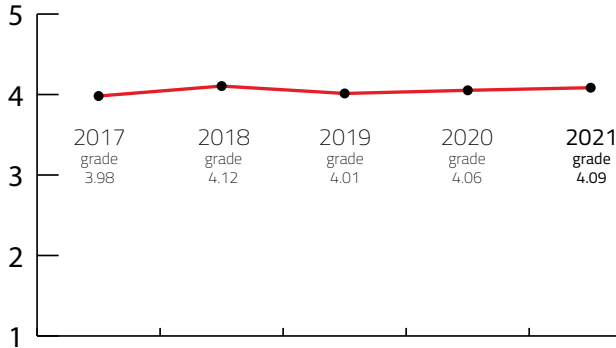

M MEETING DESTINATION

Destination that can host up to 1,200 congress attendees

DESTINATION CAPACITY

The number of 4* and 5* category hotel rooms	640	Banquet hall maximum capacity	500
The number of 4* and 5* category hotels	11	The largest hall in the city (in m2)	6,400 m2
Number of studios for digital and hybrid events	9	Average internet speed when organising event	40 Mbps
Destination population	102,500	Maximum hall capacity in theatre style	5,000

Index: Banquet hall maximum capacity / Maximum hall capacity in theatre style	1000,00 lower is better
Index: Hotel Rooms / Maximum hall capacity in theatre style	781,25 lower is better

OVERALL PERFORMANCE 2021

FIVE YEARS RESULTS

Year	2017	2018	2019	2020	2021
FINAL GRADE	3.98	4.12	4.01	4.06	4.09

Sources: Kongres Magazine MTLG, ICCA, Numeo, ACI Europe

NUMBEO Quality of Life Index (higher is better) is an estimation of overall quality of life by using empirical formula which takes into account purchasing power index (higher is better), pollution index (lower is better), house price to income ratio (lower is better), cost of living index (lower is better), safety index (higher is better), health care index (higher is better), traffic commute time index (lower is better) and climate index (higher is better). www.numbeo.com