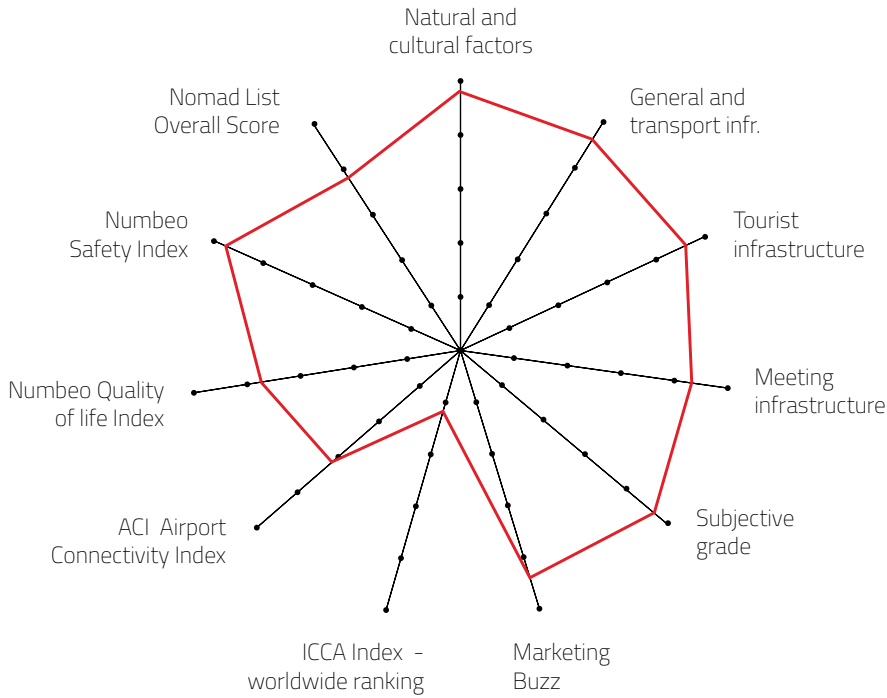

OVERALL PERFORMANCE 2021

Natural and cultural factors	4.78
General and transport infr.	4.61
Tourist infrastructure	4.57
Meeting infrastructure	4.33
Subjective grade	4.68
Marketing Buzz	4.43
ICCA Index - worldwide ranking	1.25
Numbeo Quality of life Index	3.78
Numbeo Safety Index	4.80
ACI Airport Connectivity Index	3.09
Nomad List Overall Score	3.86
FINAL GRADE	4.03

FIVE YEARS RESULTS

Year	2017	2018	2019	2020	2021
FINAL GRADE	3.82	3.84	3.96	3.99	4.03