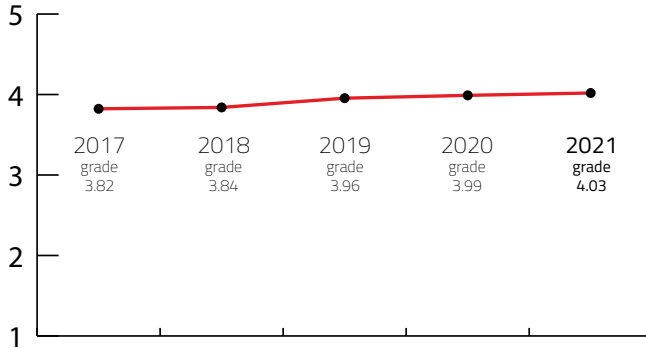

S MEETING DESTINATION

Destination that can host up to 500 congress attendees

DESTINATION CAPACITY

The number of 4* and 5* category hotel rooms	858	Banquet hall maximum capacity	300
The number of 4* and 5* category hotels	8	The largest hall in the city (in m2)	1,200 m2
Number of studios for digital and hybrid events	NA	Average internet speed when organising event	56 Mbps
Destination population	1,452	Maximum hall capacity in theatre style	360

Index: Banquet hall maximum capacity / Maximum hall capacity in theatre style	120,00 lower is better
Index: Hotel Rooms / Maximum hall capacity in theatre style	41,96 lower is better

OVERALL PERFORMANCE 2021

FIVE YEARS RESULTS

Year	2017	2018	2019	2020	2021
FINAL GRADE	3.82	3.84	3.96	3.99	4.03

Sources: Kongres Magazine MTLG, ICCA, Numbeo, ACI Europe

NUMBEO Quality of Life Index (higher is better) is an estimation of overall quality of life by using empirical formula which takes into account purchasing power index (higher is better), pollution index (lower is better), house price to income ratio (lower is better), cost of living index (lower is better), safety index (higher is better), health care index (higher is better), traffic commute time index (lower is better) and climate index (higher is better). www.numbeo.com