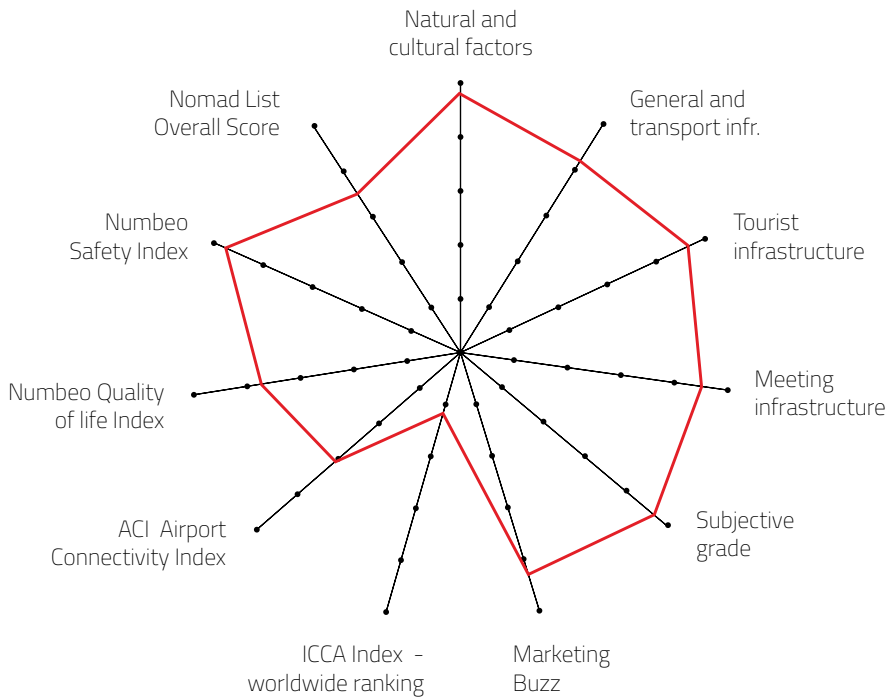

OVERALL PERFORMANCE 2021

Natural and cultural factors	4.86
General and transport infr.	4.24
Tourist infrastructure	4.64
Meeting infrastructure	4.53
Subjective grade	4.72
Marketing Buzz	4.28
ICCA Index - worldwide ranking	1.25
Numbeo Quality of life Index	3.80
Numbeo Safety Index	4.82
ACI Airport Connectivity Index	3.01
Nomad List Overall Score	3.47
FINAL GRADE	4.02

FIVE YEARS RESULTS

Year	2017	2018	2019	2020	2021
FINAL GRADE	3.73	3.82	3.83	3.96	4.02