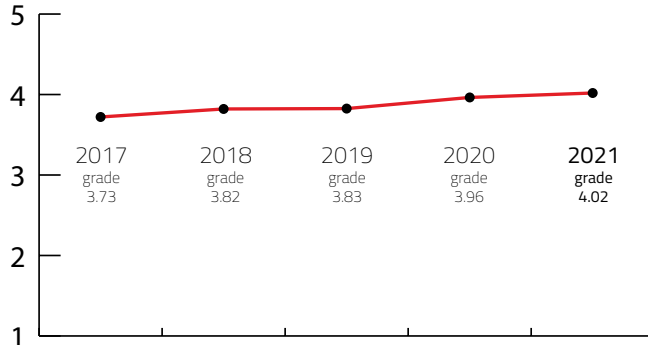

S MEETING DESTINATION

Destination that can host up to 500 congress attendees

DESTINATION CAPACITY

| | | | |
|---|-------|--|---------|
| The number of 4* and 5* category hotel rooms | 1,432 | Banquet hall maximum capacity | 182 |
| The number of 4* and 5* category hotels | 8 | The largest hall in the city (in m2) | 390 m2 |
| Number of studios for digital and hybrid events | NA | Average internet speed when organising event | 21 Mbps |
| Destination population | 8,116 | Maximum hall capacity in theatre style | 398 |

| | |
|---|---------------------------|
| Index: Banquet hall maximum capacity / Maximum hall capacity in theatre style | 219,78 lower is better |
| Index: Hotel Rooms / Maximum hall capacity in theatre style | 27,93 lower is better |

OVERALL PERFORMANCE 2021

| | |
|--------------------------------|-------------|
| Natural and cultural factors | 4.86 |
| General and transport infr. | 4.24 |
| Tourist infrastructure | 4.64 |
| Meeting infrastructure | 4.53 |
| Subjective grade | 4.72 |
| Marketing Buzz | 4.28 |
| ICCA Index - worldwide ranking | 1.25 |
| Numbeo Quality of life Index | 3.80 |
| Numbeo Safety Index | 4.82 |
| ACI Airport Connectivity Index | 3.01 |
| Nomad List Overall Score | 3.47 |
| FINAL GRADE | 4.02 |

FIVE YEARS RESULTS

| Year | 2017 | 2018 | 2019 | 2020 | 2021 |
|--------------------|-------------|-------------|-------------|-------------|-------------|
| FINAL GRADE | 3.73 | 3.82 | 3.83 | 3.96 | 4.02 |