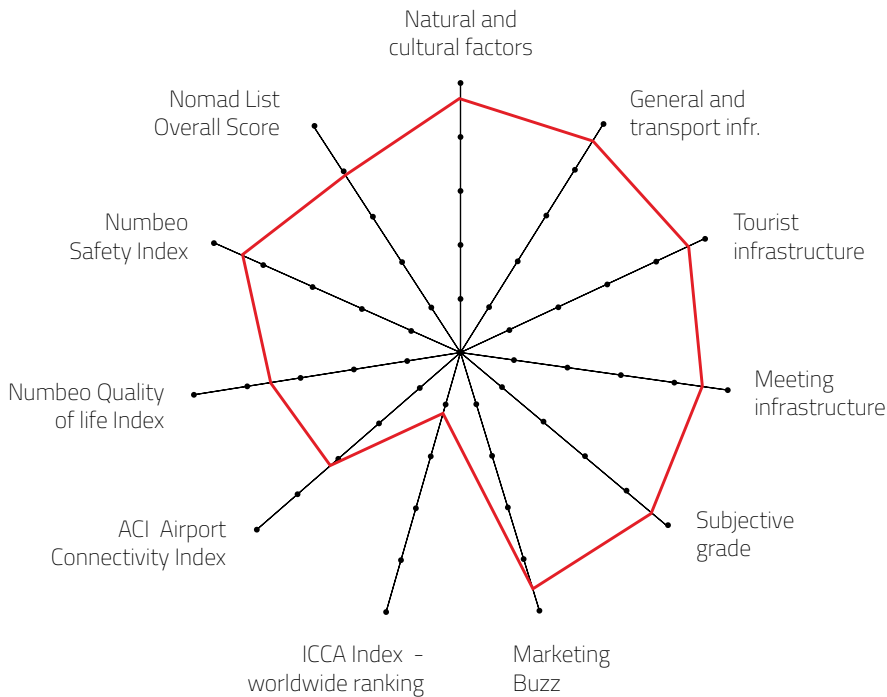

Maribor,
Slovenia

4,03

Final Grade for 2021

KONGRESNA ZVEZDA
MEETINGS STAR

MTLG INDEX / 2021 EDITION

MARIBOR, SLOVENIA

CITY, COUNTRY

MTLG Category

M MEETING DESTINATION

Destination that can host up to 1,200 congress attendees

DESTINATION CAPACITY

| | | | |
|---|--------|--|---------|
| The number of 4* and 5* category hotel rooms | 456 | Banquet hall maximum capacity | 400 |
| The number of 4* and 5* category hotels | 8 | The largest hall in the city (in m2) | 404 m2 |
| Number of studios for digital and hybrid events | 2 | Average internet speed when organising event | 28 Mbps |
| Destination population | 95,589 | Maximum hall capacity in theatre style | 500 |

OVERALL PERFORMANCE 2021

| | |
|--------------------------------|-------------|
| Natural and cultural factors | 4.75 |
| General and transport infr. | 4.63 |
| Tourist infrastructure | 4.71 |
| Meeting infrastructure | 4.46 |
| Subjective grade | 4.71 |
| Marketing Buzz | 4.57 |
| ICCA Index - worldwide ranking | 1.25 |
| Numbeo Quality of life Index | 3.64 |
| Numbeo Safety Index | 4.42 |
| ACI Airport Connectivity Index | 3.19 |
| Nomad List Overall Score | 3.92 |
| FINAL GRADE | 4.03 |

Individual grades explanation:

- 5 excellent meetings destination
- 4 quality meetings destination
- 3 recommendable meetings destination
- 2 average meetings destination
- 1 so-so

FOR MORE ABOUT MEETING EXPERIENCE INDEX VISIT: