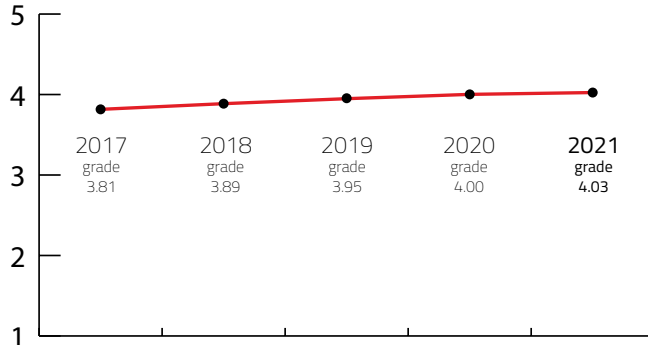

M MEETING DESTINATION

Destination that can host up to 1,200 congress attendees

DESTINATION CAPACITY

| | | | |
|---|--------|--|---------|
| The number of 4* and 5* category hotel rooms | 456 | Banquet hall maximum capacity | 400 |
| The number of 4* and 5* category hotels | 8 | The largest hall in the city (in m2) | 404 m2 |
| Number of studios for digital and hybrid events | 2 | Average internet speed when organising event | 28 Mbps |
| Destination population | 95,589 | Maximum hall capacity in theatre style | 500 |

| | |
|---|---------------------------|
| Index: Banquet hall maximum capacity / Maximum hall capacity in theatre style | 125,00 lower is better |
| Index: Hotel Rooms / Maximum hall capacity in theatre style | 95,24 lower is better |

OVERALL PERFORMANCE 2021

| | |
|--------------------------------|-------------|
| Natural and cultural factors | 4.75 |
| General and transport infr. | 4.63 |
| Tourist infrastructure | 4.71 |
| Meeting infrastructure | 4.46 |
| Subjective grade | 4.71 |
| Marketing Buzz | 4.57 |
| ICCA Index - worldwide ranking | 1.25 |
| Numbeo Quality of life Index | 3.64 |
| Numbeo Safety Index | 4.42 |
| ACI Airport Connectivity Index | 3.19 |
| Nomad List Overall Score | 3.92 |
| FINAL GRADE | 4.03 |

FIVE YEARS RESULTS

| Year | 2017 | 2018 | 2019 | 2020 | 2021 |
|--------------------|-------------|-------------|-------------|-------------|-------------|
| FINAL GRADE | 3.81 | 3.89 | 3.95 | 4.00 | 4.03 |