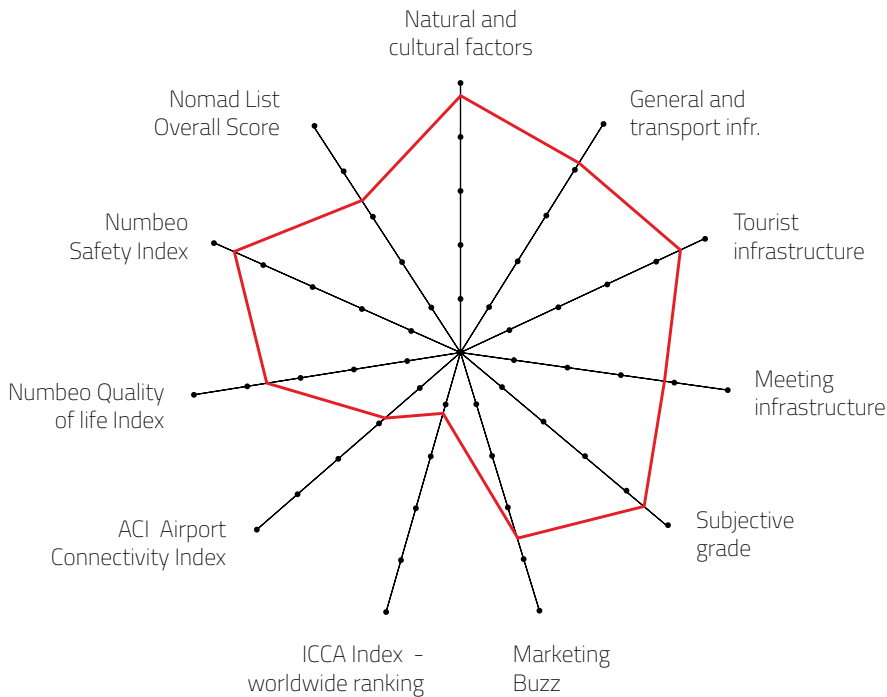

OVERALL PERFORMANCE 2021

Natural and cultural factors	4.78
General and transport infr.	4.07
Tourist infrastructure	4.52
Meeting infrastructure	3.88
Subjective grade	4.43
Marketing Buzz	3.72
ICCA Index - worldwide ranking	1.25
Numbeo Quality of life Index	3.67
Numbeo Safety Index	4.59
ACI Airport Connectivity Index	1.95
Nomad List Overall Score	3.35
FINAL GRADE	3.69

FIVE YEARS RESULTS

Year	2017	2018	2019	2020	2021
FINAL GRADE	3.48	3.48	3.51	3.67	3.69