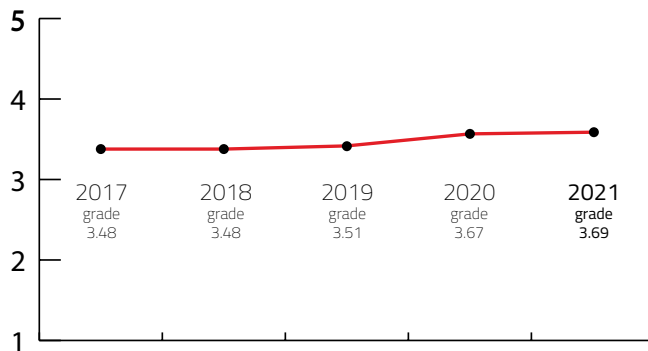

Mostar, Bosnia and Herzegovina

3,57

Destination Final Grade from 2017 to 2021

Sources: Kongres Magazine MTLG, ICCA, Numbeo, ACI Europe

NUMBEO Quality of Life Index (higher is better) is an estimation of overall quality of life by using empirical formula which takes into account purchasing power index (higher is better), pollution index (lower is better), house price to income ratio (lower is better), cost of living index (lower is better), safety index (higher is better), health care index (higher is better), traffic commute time index (lower is better) and climate index (higher is better). www.numbeo.com

NUMBEO Safety Index (higher is better) is an estimation of overall level of safety in a given city or a country. www.numbeo.com

ACI Europe Airport Connectivity (higher is better) is based on the SEO NetScan connectivity model, which measures airport connectivity in a more comprehensive way. It measures the number and quality of direct/non-stop connections as well as indirect connections via other airports. The NetScan model brings the most relevant connection components of every single market (frequency, travel time, connecting time) together into a single indicator: the Airport Connectivity Index. www.aci-europe.org

Individual grades explanation:

- 5 excellent meetings destination
- 4 quality meetings destination
- 3 recommendable meetings destination
- 2 average meetings destination
- 1 so-so

FOR MORE ABOUT MEETING EXPERIENCE INDEX VISIT:

<https://kongres-magazine.eu/mtlg-meetologues-of-new-europe/>

KONGRES

NEW EUROPE MEETINGS INDUSTRY MAGAZINE

TOLERANCA

TOLERANCA MARKETING d.o.o.
Štihova 4, 1000 Ljubljana, Slovenia
T: +386 (0)1 430 51 03
E: gorazd.cad@toleranca.eu
www.toleranca.eu