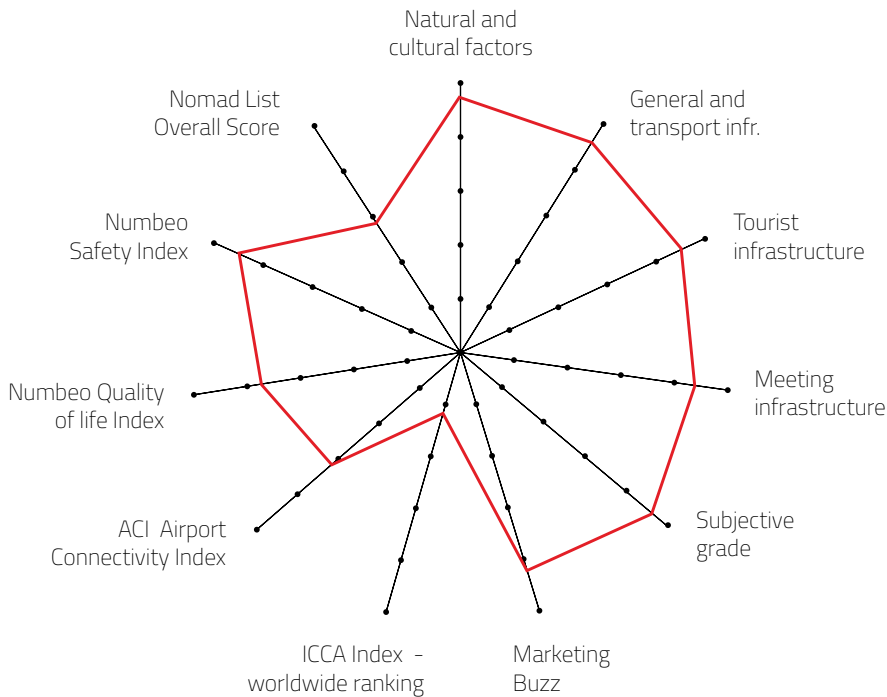

OVERALL PERFORMANCE 2021

Natural and cultural factors	4.75
General and transport infr.	4.62
Tourist infrastructure	4.49
Meeting infrastructure	4.43
Subjective grade	4.69
Marketing Buzz	4.23
ICCA Index - worldwide ranking	1.25
Numbeo Quality of life Index	3.82
Numbeo Safety Index	4.54
ACI Airport Connectivity Index	3.06
Nomad List Overall Score	2.93
FINAL GRADE	3.99

FIVE YEARS RESULTS

Year	2017	2018	2019	2020	2021
FINAL GRADE	/	4.05	3.92	3.98	3.99