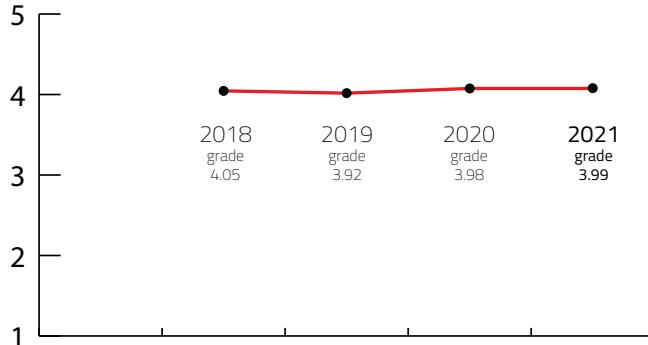

Nassfeld - Hermagor, Austria

3,99

Destination Final Grade from 2017 to 2021

Sources: Kongres Magazine MTLG, ICCA, Numbeo, ACI Europe

NUMBEO Quality of Life Index (higher is better) is an estimation of overall quality of life by using empirical formula which takes into account purchasing power index (higher is better), pollution index (lower is better), house price to income ratio (lower is better), cost of living index (lower is better), safety index (higher is better), health care index (higher is better), traffic commute time index (lower is better) and climate index (higher is better). www.numbeo.com

NUMBEO Safety Index (higher is better) is an estimation of overall level of safety in a given city or a country. www.numbeo.com

ACI Europe Airport Connectivity (higher is better) is based on the SEO NetScan connectivity model, which measures airport connectivity in a more comprehensive way. It measures the number and quality of direct/non-stop connections as well as indirect connections via other airports. The NetScan model brings the most relevant connection components of every single market (frequency, travel time, connecting time) together into a single indicator: the Airport Connectivity Index. www.aci-europe.org

Individual grades explanation:

- 5 excellent meetings destination
- 4 quality meetings destination
- 3 recommendable meetings destination
- 2 average meetings destination
- 1 so-so

FOR MORE ABOUT MEETING EXPERIENCE INDEX VISIT:

<https://kongres-magazine.eu/mtlg-meetologues-of-new-europe/>

KONGRES

NEW EUROPE MEETINGS INDUSTRY MAGAZINE

TOLERANCA

TOLERANCA MARKETING d.o.o.
Štihova 4, 1000 Ljubljana, Slovenia
T: +386 (0)1 430 51 03
E: gorazd.cad@toleranca.eu
www.toleranca.eu