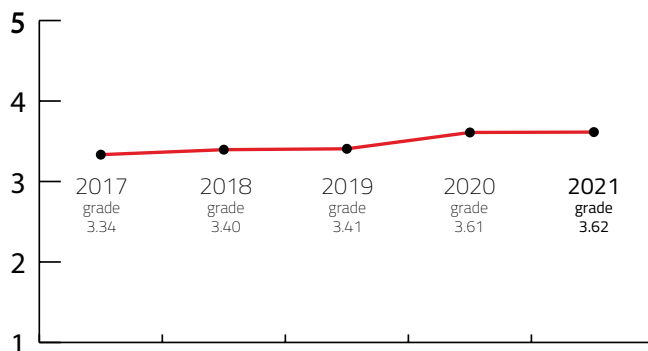

S MEETING DESTINATION

Destination that can host up to 500 congress attendees

DESTINATION CAPACITY

The number of 4* and 5* category hotel rooms	1,000	Banquet hall maximum capacity	120
The number of 4* and 5* category hotels	15	The largest hall in the city (in m2)	500 m2
Number of studios for digital and hybrid events	NA	Average internet speed when organising event	31 Mbps
Destination population	42,033	Maximum hall capacity in theatre style	400

Index: Banquet hall maximum capacity / Maximum hall capacity in theatre style	333,33 lower is better
Index: Hotel Rooms / Maximum hall capacity in theatre style	40,00 lower is better

OVERALL PERFORMANCE 2021

FIVE YEARS RESULTS

Year	2017	2018	2019	2020	2021
FINAL GRADE	3.34	3.40	3.41	3.61	3.62

Sources: Kongres Magazine MTLG, ICCA, Numbeo, ACI Europe

NUMBEO Quality of Life Index (higher is better) is an estimation of overall quality of life by using empirical formula which takes into account purchasing power index (higher is better), pollution index (lower is better), house price to income ratio (lower is better), cost of living index (lower is better), safety index (higher is better), health care index (higher is better), traffic commute time index (lower is better) and climate index (higher is better). www.numbeo.com