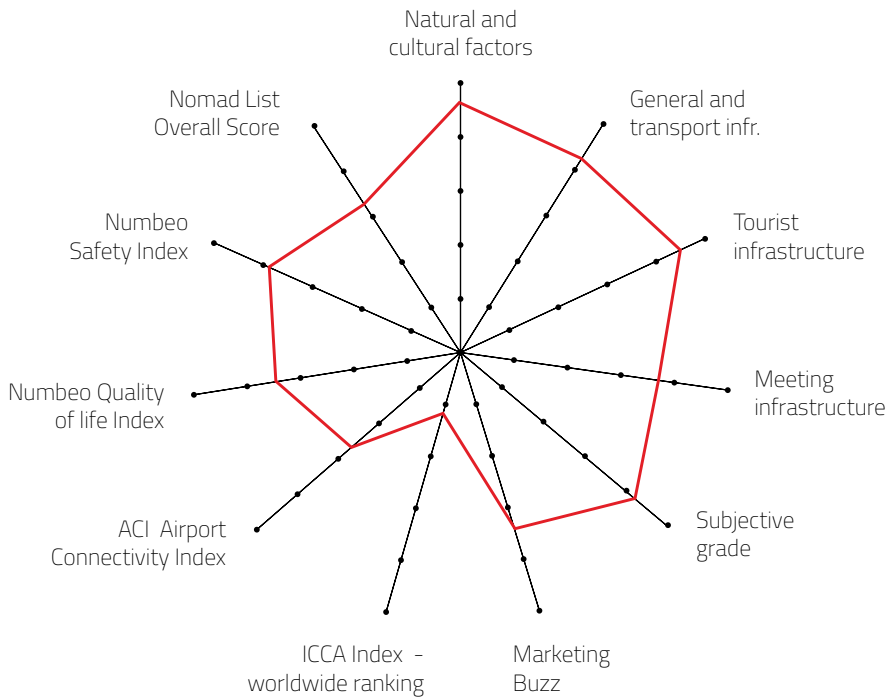

OVERALL PERFORMANCE 2021

Natural and cultural factors	4.70
General and transport infr.	4.23
Tourist infrastructure	4.45
Meeting infrastructure	3.77
Subjective grade	4.24
Marketing Buzz	3.45
ICCA Index - worldwide ranking	1.25
Numbeo Quality of life Index	3.43
Numbeo Safety Index	3.95
ACI Airport Connectivity Index	2.77
Nomad List Overall Score	3.31
FINAL GRADE	3.62

FIVE YEARS RESULTS

Year	2017	2018	2019	2020	2021
FINAL GRADE	3.34	3.40	3.41	3.61	3.62