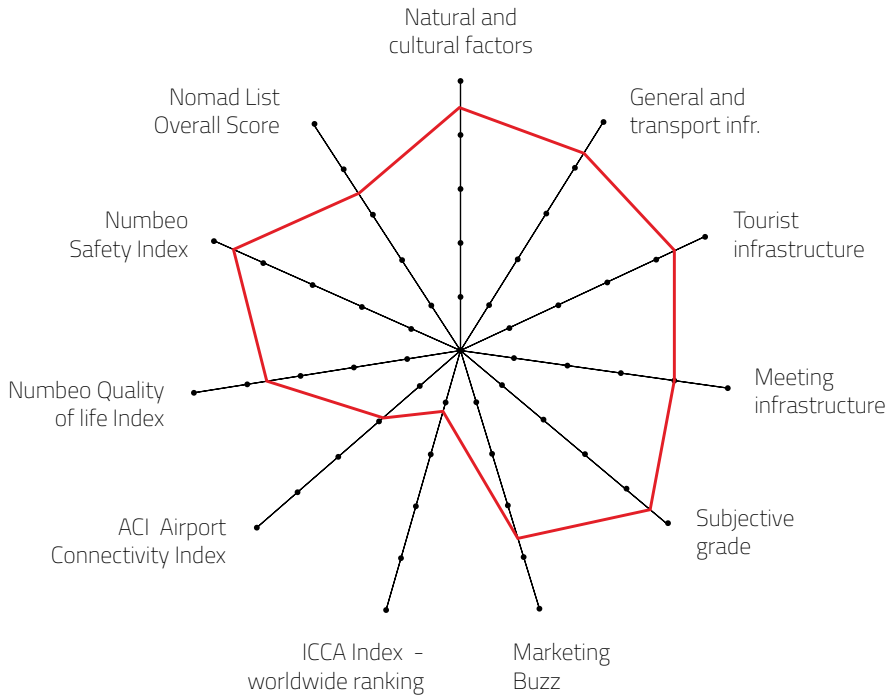

OVERALL PERFORMANCE 2021

Natural and cultural factors	4.45
General and transport infr.	4.27
Tourist infrastructure	4.43
Meeting infrastructure	4.00
Subjective grade	4.51
Marketing Buzz	3.70
ICCA Index - worldwide ranking	1.25
Numbeo Quality of life Index	3.67
Numbeo Safety Index	4.59
ACI Airport Connectivity Index	1.96
Nomad List Overall Score	3.50
FINAL GRADE	3.68

FIVE YEARS RESULTS

Year	2017	2018	2019	2020	2021
FINAL GRADE	3.57	3.59	3.65	3.67	3.68