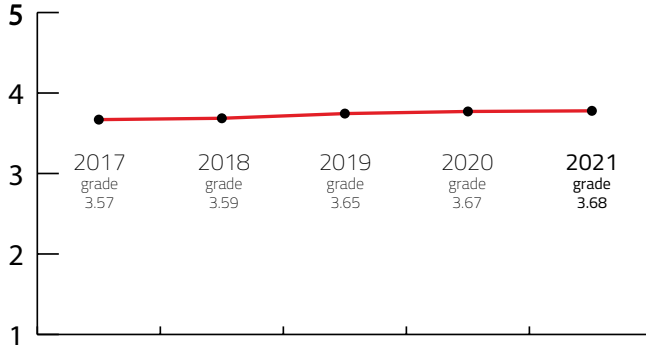

S MEETING DESTINATION

Destination that can host up to 500 congress attendees

DESTINATION CAPACITY

The number of 4* and 5* category hotel rooms	700	Banquet hall maximum capacity	300
The number of 4* and 5* category hotels	8	The largest hall in the city (in m2)	480 m2
Number of studios for digital and hybrid events	NA	Average internet speed when organising event	19 Mbps
Destination population	108,048	Maximum hall capacity in theatre style	450

Index: Banquet hall maximum capacity / Maximum hall capacity in theatre style	150,00 lower is better
Index: Hotel Rooms / Maximum hall capacity in theatre style	64,29 lower is better

OVERALL PERFORMANCE 2021

FIVE YEARS RESULTS

Year	2017	2018	2019	2020	2021
FINAL GRADE	3.57	3.59	3.65	3.67	3.68

Sources: Kongres Magazine MTLG, ICCA, Numbeo, ACI Europe

NUMBEO Quality of Life Index (higher is better) is an estimation of overall quality of life by using empirical formula which takes into account purchasing power index (higher is better), pollution index (lower is better), house price to income ratio (lower is better), cost of living index (lower is better), safety index (higher is better), health care index (higher is better), traffic commute time index (lower is better) and climate index (higher is better). www.numbeo.com