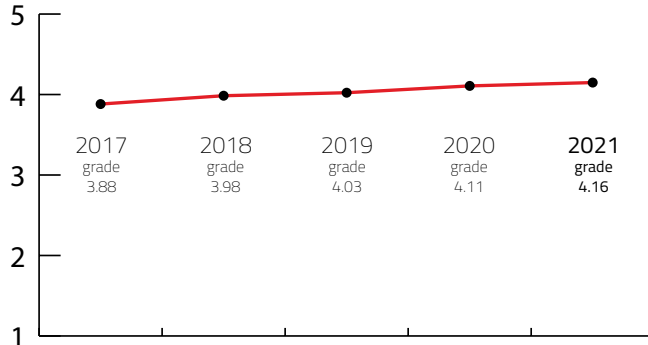

Portorož, Slovenia

4,03

Destination Final Grade from 2017 to 2021

Sources: Kongres Magazine MTLG, ICCA, Numbeo, ACI Europe

NUMBEO Quality of Life Index (higher is better) is an estimation of overall quality of life by using empirical formula which takes into account purchasing power index (higher is better), pollution index (lower is better), house price to income ratio (lower is better), cost of living index (lower is better), safety index (higher is better), health care index (higher is better), traffic commute time index (lower is better) and climate index (higher is better). www.numbeo.com

NUMBEO Safety Index (higher is better) is an estimation of overall level of safety in a given city or a country. www.numbeo.com

ACI Europe Airport Connectivity (higher is better) is based on the SEO NetScan connectivity model, which measures airport connectivity in a more comprehensive way. It measures the number and quality of direct/non-stop connections as well as indirect connections via other airports. The NetScan model brings the most relevant connection components of every single market (frequency, travel time, connecting time) together into a single indicator: the Airport Connectivity Index. www.aci-europe.org

Individual grades explanation:

- 5 excellent meetings destination
- 4 quality meetings destination
- 3 recommendable meetings destination
- 2 average meetings destination
- 1 so-so

FOR MORE ABOUT MEETING EXPERIENCE INDEX VISIT:

<https://kongres-magazine.eu/mtlg-meetologues-of-new-europe/>

KONGRES
NEW EUROPE MEETINGS INDUSTRY MAGAZINE

TOLERANCA

TOLERANCA MARKETING d.o.o.
Štihova 4, 1000 Ljubljana, Slovenia
T: +386 (0)1 430 51 03
E: gorazd.cad@toleranca.eu
www.toleranca.eu