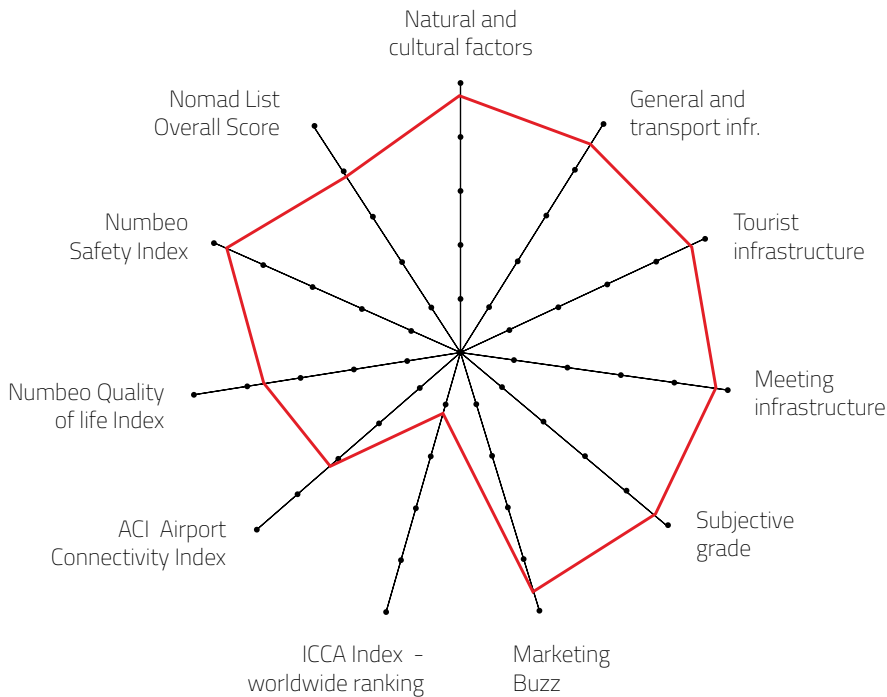

OVERALL PERFORMANCE 2021

Natural and cultural factors	4.79
General and transport infr.	4.62
Tourist infrastructure	4.76
Meeting infrastructure	4.88
Subjective grade	4.79
Marketing Buzz	4.77
ICCA Index - worldwide ranking	1.25
Numbeo Quality of life Index	3.73
Numbeo Safety Index	4.79
ACI Airport Connectivity Index	3.19
Nomad List Overall Score	3.95
FINAL GRADE	4.16

FIVE YEARS RESULTS

Year	2017	2018	2019	2020	2021
FINAL GRADE	3.88	3.98	4.03	4.11	4.16