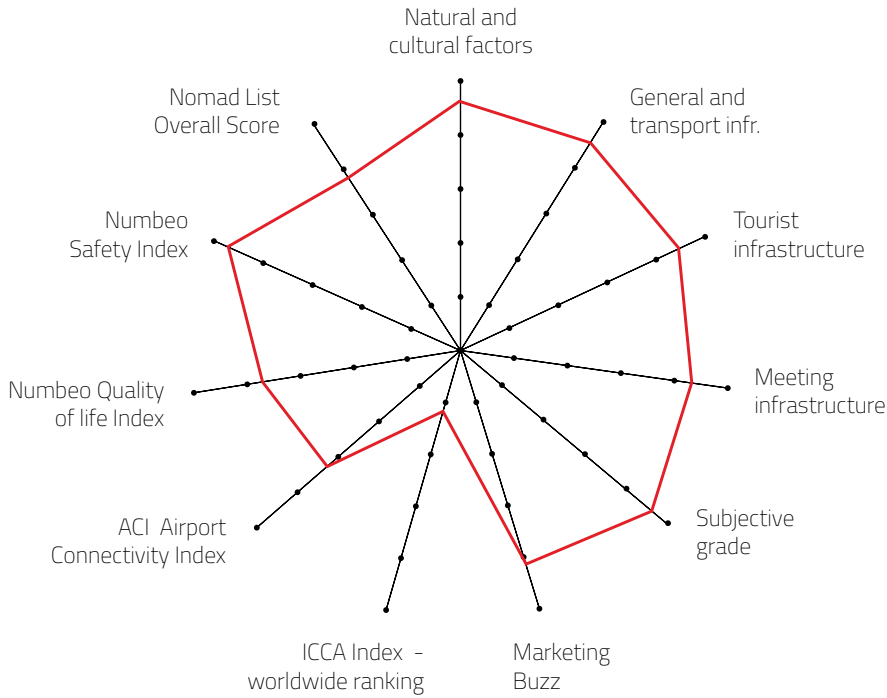

OVERALL PERFORMANCE 2021

Natural and cultural factors	4.66
General and transport infr.	4.47
Tourist infrastructure	4.40
Meeting infrastructure	4.28
Subjective grade	4.69
Marketing Buzz	4.10
ICCA Index - worldwide ranking	1.25
Numbeo Quality of life Index	3.78
Numbeo Safety Index	4.81
ACI Airport Connectivity Index	3.29
Nomad List Overall Score	3.86
FINAL GRADE	3.97

FIVE YEARS RESULTS

Year	2017	2018	2019	2020	2021
FINAL GRADE	3.67	3.72	3.90	3.95	3.97