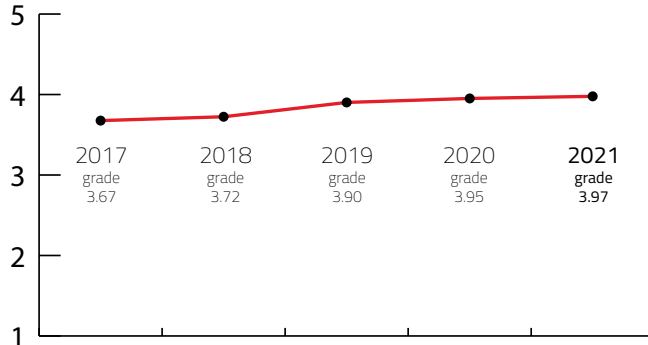

**Rogaška Slatina,
Slovenia**

3,84

Destination Final Grade from 2017 to 2021

Sources: Kongres Magazine MTLG, ICCA, Numbeo, ACI Europe

NUMBEO Quality of Life Index (higher is better) is an estimation of overall quality of life by using empirical formula which takes into account purchasing power index (higher is better), pollution index (lower is better), house price to income ratio (lower is better), cost of living index (lower is better), safety index (higher is better), health care index (higher is better), traffic commute time index (lower is better) and climate index (higher is better). www.numbeo.com

NUMBEO Safety Index (higher is better) is an estimation of overall level of safety in a given city or a country. www.numbeo.com

ACI Europe Airport Connectivity (higher is better) is based on the SEO NetScan connectivity model, which measures airport connectivity in a more comprehensive way. It measures the number and quality of direct/non-stop connections as well as indirect connections via other airports. The NetScan model brings the most relevant connection components of every single market (frequency, travel time, connecting time) together into a single indicator: the Airport Connectivity Index. www.aci-europe.org

Individual grades explanation:

- 5 excellent meetings destination
- 4 quality meetings destination
- 3 recommendable meetings destination
- 2 average meetings destination
- 1 so-so

FOR MORE ABOUT MEETING EXPERIENCE INDEX VISIT:

<https://kongres-magazine.eu/mtlg-meetologues-of-new-europe/>

KONGRES

NEW EUROPE MEETINGS INDUSTRY MAGAZINE

TOLERANCA

TOLERANCA MARKETING d.o.o.
Štihova 4, 1000 Ljubljana, Slovenia
T: +386 (0)1 430 51 03
E: gorazd.cad@toleranca.eu
www.toleranca.eu