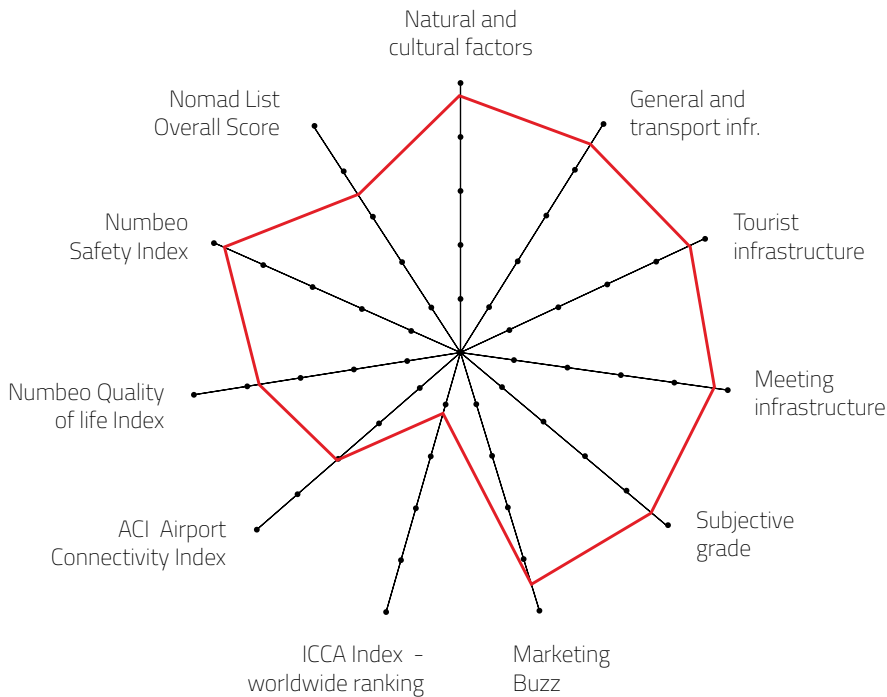

OVERALL PERFORMANCE 2021

Natural and cultural factors	4.82
General and transport infr.	4.49
Tourist infrastructure	4.76
Meeting infrastructure	4.79
Subjective grade	4.72
Marketing Buzz	4.42
ICCA Index - worldwide ranking	1.25
Numeo Quality of life Index	3.85
Numeo Safety Index	4.85
ACI Airport Connectivity Index	3.01
Nomad List Overall Score	3.47
FINAL GRADE	4.10

FIVE YEARS RESULTS

Year	2017	2018	2019	2020	2021
FINAL GRADE	3.89	3.97	4.02	4.07	4.10