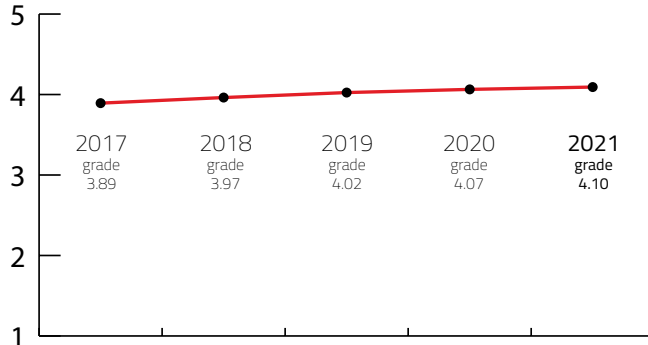

M MEETING DESTINATION

Destination that can host up to 1,200 congress attendees

DESTINATION CAPACITY

| | | | |
|---|--------|--|----------|
| The number of 4* and 5* category hotel rooms | 1,342 | Banquet hall maximum capacity | 800 |
| The number of 4* and 5* category hotels | 6 | The largest hall in the city (in m2) | 1,600 m2 |
| Number of studios for digital and hybrid events | NA | Average internet speed when organising event | 20 Mbps |
| Destination population | 14,294 | Maximum hall capacity in theatre style | 1,000 |

| | |
|---|---------------------------|
| Index: Banquet hall maximum capacity / Maximum hall capacity in theatre style | 125,00 lower is better |
| Index: Hotel Rooms / Maximum hall capacity in theatre style | 74,52 lower is better |

OVERALL PERFORMANCE 2021

| | |
|--------------------------------|-------------|
| Natural and cultural factors | 4.82 |
| General and transport infr. | 4.49 |
| Tourist infrastructure | 4.76 |
| Meeting infrastructure | 4.79 |
| Subjective grade | 4.72 |
| Marketing Buzz | 4.42 |
| ICCA Index - worldwide ranking | 1.25 |
| Numeo Quality of life Index | 3.85 |
| Numeo Safety Index | 4.85 |
| ACI Airport Connectivity Index | 3.01 |
| Nomad List Overall Score | 3.47 |
| FINAL GRADE | 4.10 |

FIVE YEARS RESULTS

| Year | 2017 | 2018 | 2019 | 2020 | 2021 |
|--------------------|-------------|-------------|-------------|-------------|-------------|
| FINAL GRADE | 3.89 | 3.97 | 4.02 | 4.07 | 4.10 |