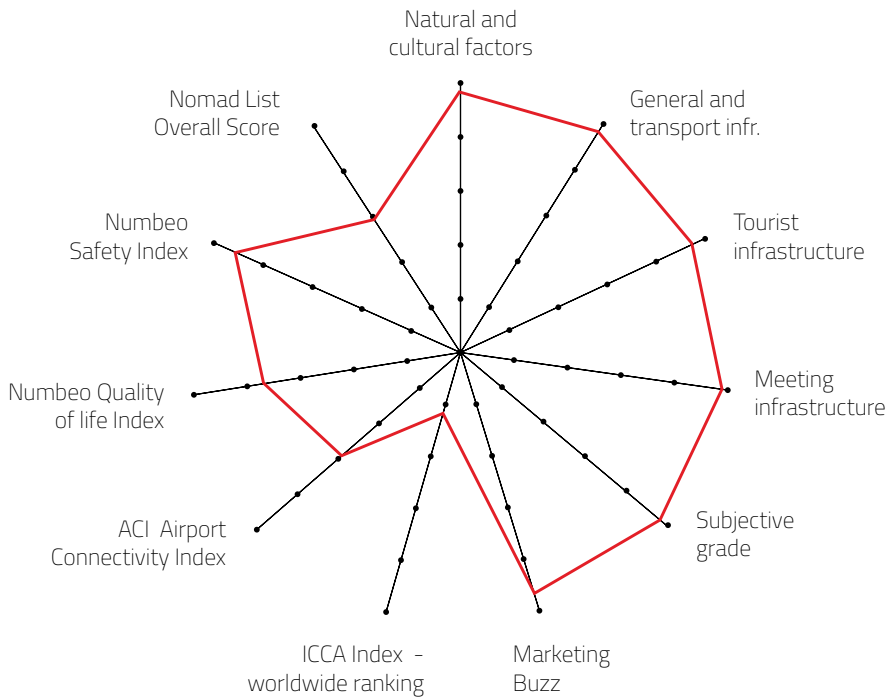

OVERALL PERFORMANCE 2021

Natural and cultural factors	4.92
General and transport infr.	4.87
Tourist infrastructure	4.81
Meeting infrastructure	4.96
Subjective grade	4.84
Marketing Buzz	4.67
ICCA Index - worldwide ranking	1.25
Numbeo Quality of life Index	3.71
Numbeo Safety Index	4.50
ACI Airport Connectivity Index	2.95
Nomad List Overall Score	2.99
FINAL GRADE	4.15

FIVE YEARS RESULTS

Year	2017	2018	2019	2020	2021
FINAL GRADE	/	/	4.17	4.14	4.15