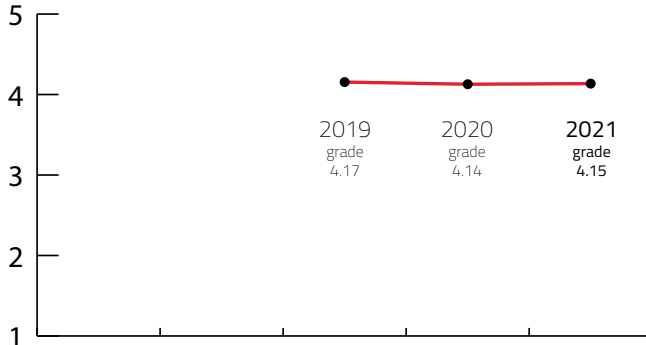

M MEETING DESTINATION

Destination that can host up to 1,200 congress attendees

DESTINATION CAPACITY

The number of 4* and 5* category hotel rooms	1,500	Banquet hall maximum capacity	700
The number of 4* and 5* category hotels	13	The largest hall in the city (in m2)	800 m2
Number of studios for digital and hybrid events	NA	Average internet speed when organising event	28 Mbps
Destination population	19,785	Maximum hall capacity in theatre style	900

Index: Banquet hall maximum capacity / Maximum hall capacity in theatre style	128,57 lower is better
Index: Hotel Rooms / Maximum hall capacity in theatre style	60,00 lower is better

OVERALL PERFORMANCE 2021

FIVE YEARS RESULTS

Year	2017	2018	2019	2020	2021
FINAL GRADE	/	/	4.17	4.14	4.15

Sources: Kongres Magazine MTLG, ICCA, Numbeo, ACI Europe

NUMBEO Quality of Life Index (higher is better) is an estimation of overall quality of life by using empirical formula which takes into account purchasing power index (higher is better), pollution index (lower is better), house price to income ratio (lower is better), cost of living index (lower is better), safety index (higher is better), health care index (higher is better), traffic commute time index (lower is better) and climate index (higher is better). www.numbeo.com