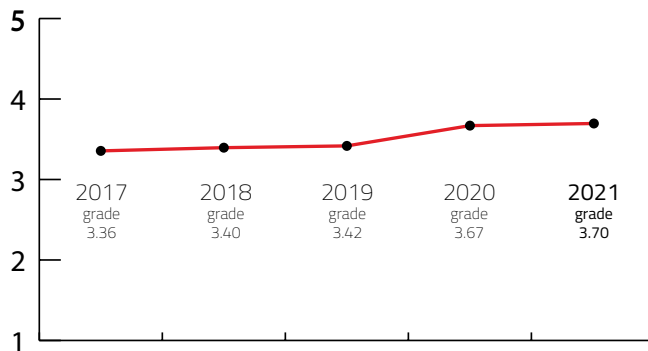

**Sarvar,
Hungary**

3,51

Destination Final Grade from 2017 to 2021

Sources: Kongres Magazine MTLG, ICCA, Numbeo, ACI Europe

NUMBEO Quality of Life Index (higher is better) is an estimation of overall quality of life by using empirical formula which takes into account purchasing power index (higher is better), pollution index (lower is better), house price to income ratio (lower is better), cost of living index (lower is better), safety index (higher is better), health care index (higher is better), traffic commute time index (lower is better) and climate index (higher is better). www.numbeo.com

NUMBEO Safety Index (higher is better) is an estimation of overall level of safety in a given city or a country. www.numbeo.com

ACI Europe Airport Connectivity (higher is better) is based on the SEO NetScan connectivity model, which measures airport connectivity in a more comprehensive way. It measures the number and quality of direct/non-stop connections as well as indirect connections via other airports. The NetScan model brings the most relevant connection components of every single market (frequency, travel time, connecting time) together into a single indicator: the Airport Connectivity Index. www.aci-europe.org

Individual grades explanation:

- 5 excellent meetings destination
- 4 quality meetings destination
- 3 recommendable meetings destination
- 2 average meetings destination
- 1 so-so

FOR MORE ABOUT MEETING EXPERIENCE INDEX VISIT:

<https://kongres-magazine.eu/mtlg-meetologues-of-new-europe/>

KONGRES

NEW EUROPE MEETINGS INDUSTRY MAGAZINE

TOLERANCA

TOLERANCA MARKETING d.o.o.
Štihova 4, 1000 Ljubljana, Slovenia
T: +386 (0)1 430 51 03
E: gorazd.cad@toleranca.eu
www.toleranca.eu