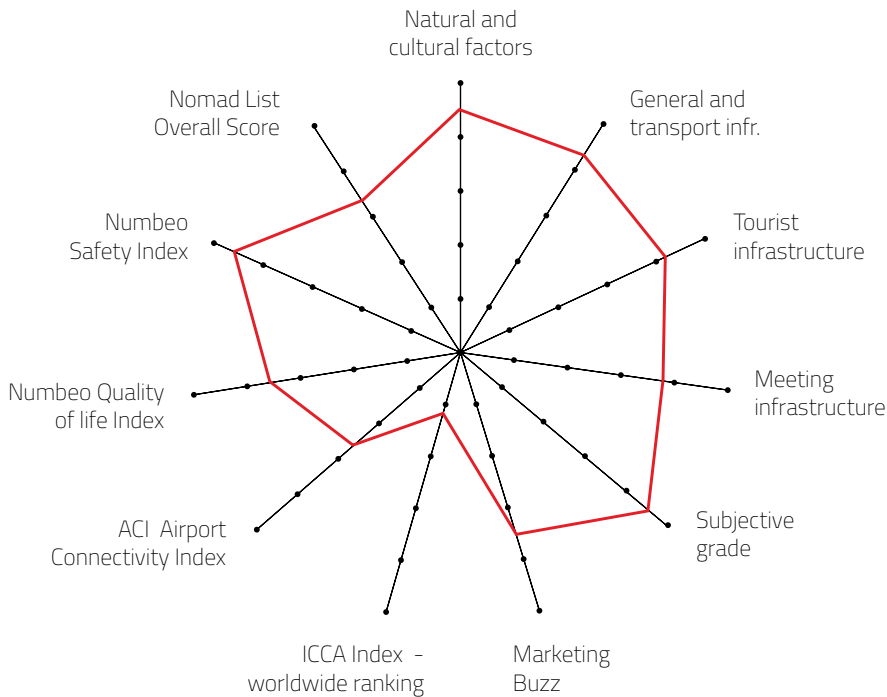

OVERALL PERFORMANCE 2021

Natural and cultural factors	4.48
General and transport infr.	4.23
Tourist infrastructure	4.12
Meeting infrastructure	3.92
Subjective grade	4.58
Marketing Buzz	3.63
ICCA Index - worldwide ranking	1.25
Numbeo Quality of life Index	3.55
Numbeo Safety Index	4.58
ACI Airport Connectivity Index	2.69
Nomad List Overall Score	3.38
FINAL GRADE	3.70

FIVE YEARS RESULTS

Year	2017	2018	2019	2020	2021
FINAL GRADE	3.36	3.40	3.42	3.67	3.70