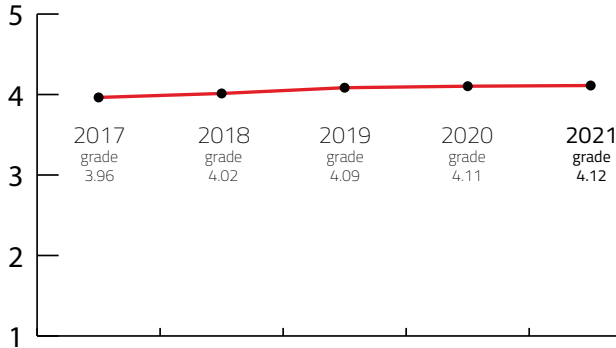

M MEETING DESTINATION

Destination that can host up to 1,200 congress attendees

DESTINATION CAPACITY

The number of 4* and 5* category hotel rooms	2,362	Banquet hall maximum capacity	800
The number of 4* and 5* category hotels	60	The largest hall in the city (in m2)	1,400 m2
Number of studios for digital and hybrid events	1	Average internet speed when organising event	100 Mbps
Destination population	6,716	Maximum hall capacity in theatre style	1,200

Index: Banquet hall maximum capacity / Maximum hall capacity in theatre style	150,00 lower is better
Index: Hotel Rooms / Maximum hall capacity in theatre style	50,80 lower is better

OVERALL PERFORMANCE 2021

FIVE YEARS RESULTS

Year	2017	2018	2019	2020	2021
FINAL GRADE	3.96	4.02	4.09	4.11	4.12

Sources: Kongres Magazine MTLG, ICCA, Numbeo, ACI Europe

NUMBEO Quality of Life Index (higher is better) is an estimation of overall quality of life by using empirical formula which takes into account purchasing power index (higher is better), pollution index (lower is better), house price to income ratio (lower is better), cost of living index (lower is better), safety index (higher is better), health care index (higher is better), traffic commute time index (lower is better) and climate index (higher is better). www.numbeo.com