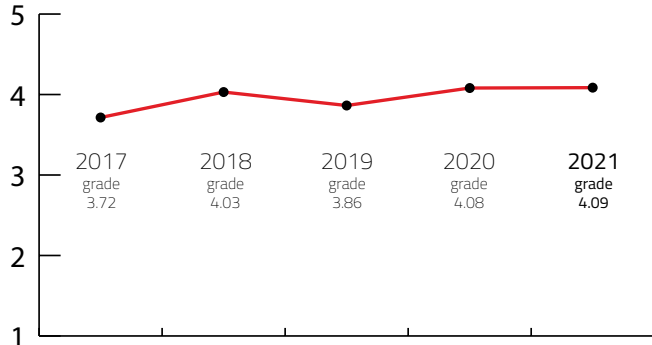

Šibenik, Croatia

3,96

Destination Final Grade from 2017 to 2021

Sources: Kongres Magazine MTLG, ICCA, Numeo, ACI Europe

NUMBEO Quality of Life Index (higher is better) is an estimation of overall quality of life by using empirical formula which takes into account purchasing power index (higher is better), pollution index (lower is better), house price to income ratio (lower is better), cost of living index (lower is better), safety index (higher is better), health care index (higher is better), traffic commute time index (lower is better) and climate index (higher is better). www.numbeo.com

NUMBEO Safety Index (higher is better) is an estimation of overall level of safety in a given city or a country. www.numbeo.com

ACI Europe Airport Connectivity (higher is better) is based on the SEO NetScan connectivity model, which measures airport connectivity in a more comprehensive way. It measures the number and quality of direct/non-stop connections as well as indirect connections via other airports. The NetScan model brings the most relevant connection components of every single market (frequency, travel time, connecting time) together into a single indicator: the Airport Connectivity Index. www.aci-europe.org

Individual grades explanation:

- 5 excellent meetings destination
- 4 quality meetings destination
- 3 recommendable meetings destination
- 2 average meetings destination
- 1 so-so

FOR MORE ABOUT MEETING EXPERIENCE INDEX VISIT:

<https://kongres-magazine.eu/mtlg-meetologues-of-new-europe/>

KONGRES
NEW EUROPE MEETINGS INDUSTRY MAGAZINE

TOLERANCA

TOLERANCA MARKETING d.o.o.
Štihova 4, 1000 Ljubljana, Slovenia
T: +386 (0)1 430 51 03
E: gorazd.cad@toleranca.eu
www.toleranca.eu