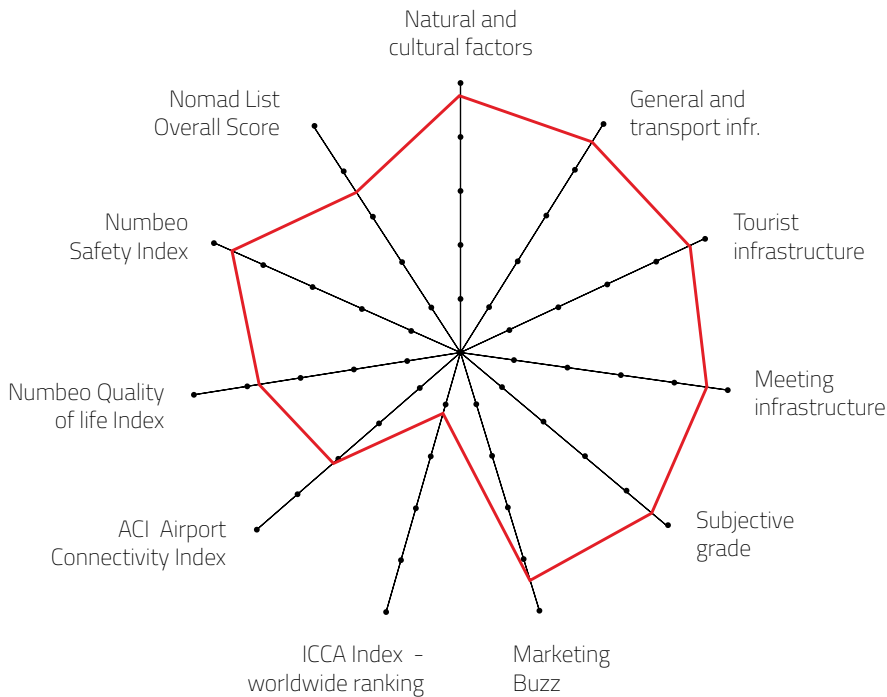

OVERALL PERFORMANCE 2021

Natural and cultural factors	4.81
General and transport infr.	4.61
Tourist infrastructure	4.74
Meeting infrastructure	4.63
Subjective grade	4.74
Marketing Buzz	4.37
ICCA Index - worldwide ranking	1.25
Numeo Quality of life Index	3.89
Numeo Safety Index	4.72
ACI Airport Connectivity Index	3.18
Nomad List Overall Score	3.57
FINAL GRADE	4.09

FIVE YEARS RESULTS

Year	2017	2018	2019	2020	2021
FINAL GRADE	3.72	4.03	3.86	4.08	4.09