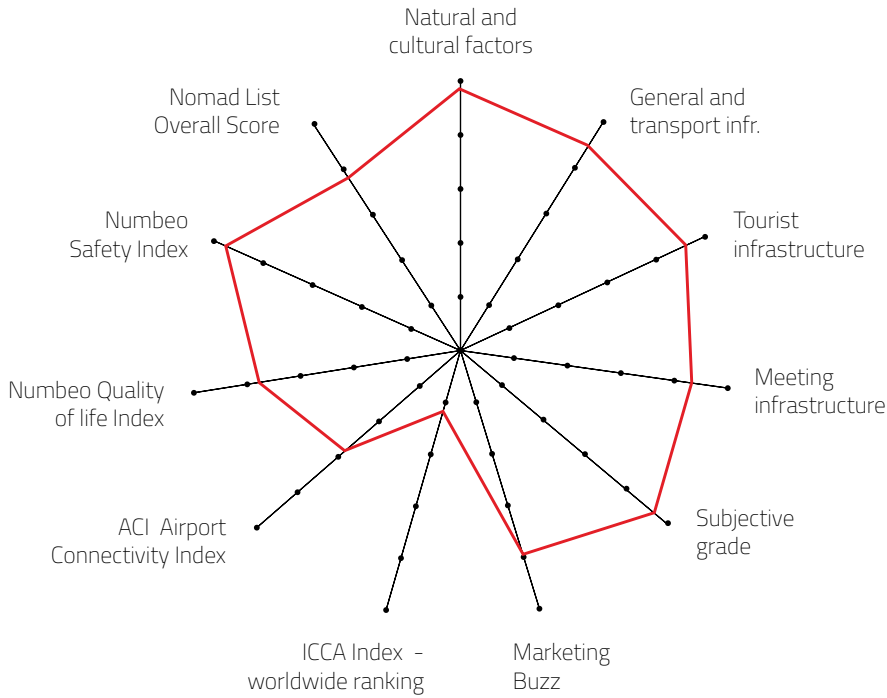

OVERALL PERFORMANCE 2021

Natural and cultural factors	4.85
General and transport infr.	4.46
Tourist infrastructure	4.60
Meeting infrastructure	4.31
Subjective grade	4.71
Marketing Buzz	3.97
ICCA Index - worldwide ranking	1.25
Numbeo Quality of life Index	3.78
Numbeo Safety Index	4.80
ACI Airport Connectivity Index	2.93
Nomad List Overall Score	3.86
FINAL GRADE	3.97

FIVE YEARS RESULTS

Year	2017	2018	2019	2020	2021
FINAL GRADE	3.79	3.81	3.89	3.92	3.97