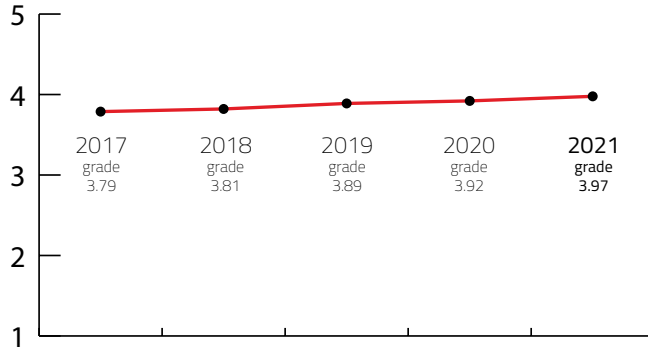

## FIVE YEARS RESULTS

Year	2017	2018	2019	2020	2021
<b>FINAL GRADE</b>	<b>3.79</b>	<b>3.81</b>	<b>3.89</b>	<b>3.92</b>	<b>3.97</b>

**Soča Valley,  
Slovenia**

---

**3,88**

Destination Final Grade from 2017 to 2021