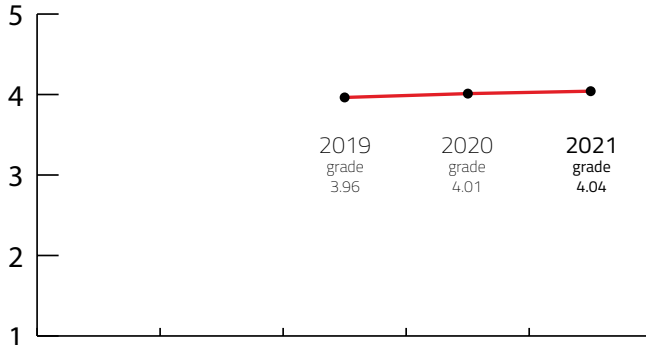

M MEETING DESTINATION

Destination that can host up to 1,200 congress attendees

DESTINATION CAPACITY

The number of 4* and 5* category hotel rooms	452	Banquet hall maximum capacity	500
The number of 4* and 5* category hotels	12	The largest hall in the city (in m2)	2,000 m2
Number of studios for digital and hybrid events	NA	Average internet speed when organising event	17 Mbps
Destination population	14,031	Maximum hall capacity in theatre style	560

Index: Banquet hall maximum capacity / Maximum hall capacity in theatre style	112,00 lower is better
Index: Hotel Rooms / Maximum hall capacity in theatre style	123,89 lower is better

OVERALL PERFORMANCE 2021

FIVE YEARS RESULTS

Year	2017	2018	2019	2020	2021
FINAL GRADE	/	/	3.96	4.01	4.04

Sources: Kongres Magazine MTLG, ICCA, Numbeo, ACI Europe

NUMBEO Quality of Life Index (higher is better) is an estimation of overall quality of life by using empirical formula which takes into account purchasing power index (higher is better), pollution index (lower is better), house price to income ratio (lower is better), cost of living index (lower is better), safety index (higher is better), health care index (higher is better), traffic commute time index (lower is better) and climate index (higher is better). www.numbeo.com