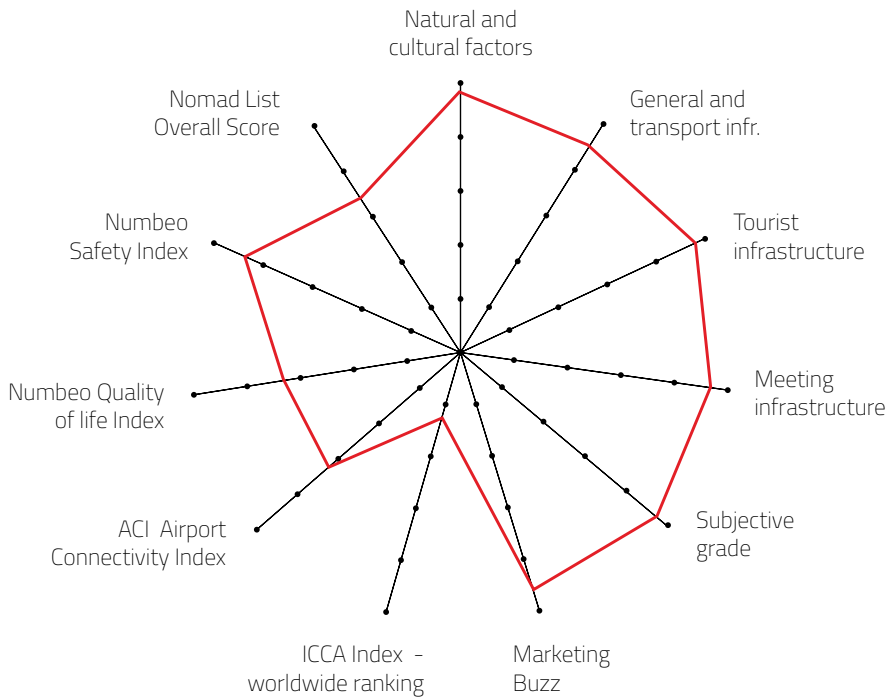

M MEETING DESTINATION

Destination that can host up to 1,200 congress attendees

DESTINATION CAPACITY

The number of 4* and 5* category hotel rooms	452	Banquet hall maximum capacity	500
The number of 4* and 5* category hotels	12	The largest hall in the city (in m2)	2,000 m2
Number of studios for digital and hybrid events	NA	Average internet speed when organising event	17 Mbps
Destination population	14,031	Maximum hall capacity in theatre style	560

FIVE YEARS RESULTS

Year	2017	2018	2019	2020	2021
FINAL GRADE	/	/	3.96	4.01	4.04

Sources: Kongres Magazine MTLG, ICCA, Numbeo, ACI Europe

NUMBEO Quality of Life Index (higher is better) is an estimation of overall quality of life by using empirical formula which takes into account purchasing power index (higher is better), pollution index (lower is better), house price to income ratio (lower is better), cost of living index (lower is better), safety index (higher is better), health care index (higher is better), traffic commute time index (lower is better) and climate index (higher is better). www.numbeo.com

NUMBEO Safety Index (higher is better) is an estimation of overall level of safety in a given city or a country. www.numbeo.com

ACI Europe Airport Connectivity (higher is better) is based on the SEO NetScan connectivity model, which measures airport connectivity in a more comprehensive way. It measures the number and quality of direct/non-stop connections as well as indirect connections via other airports. The NetScan model brings the most relevant connection components of every single market (frequency, travel time, connecting time) together into a single indicator: the Airport Connectivity Index. www.aci-europe.org