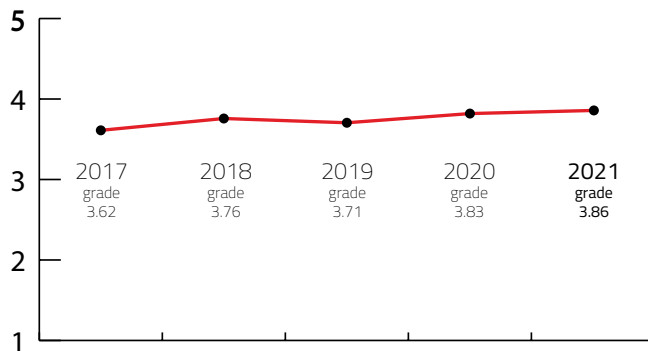

**Umag,
Croatia**

3,76

Destination Final Grade from 2017 to 2021

Sources: Kongres Magazine MTLG, ICCA, Numbeo, ACI Europe

NUMBEO Quality of Life Index (higher is better) is an estimation of overall quality of life by using empirical formula which takes into account purchasing power index (higher is better), pollution index (lower is better), house price to income ratio (lower is better), cost of living index (lower is better), safety index (higher is better), health care index (higher is better), traffic commute time index (lower is better) and climate index (higher is better). www.numbeo.com

NUMBEO Safety Index (higher is better) is an estimation of overall level of safety in a given city or a country. www.numbeo.com

ACI Europe Airport Connectivity (higher is better) is based on the SEO NetScan connectivity model, which measures airport connectivity in a more comprehensive way. It measures the number and quality of direct/non-stop connections as well as indirect connections via other airports. The NetScan model brings the most relevant connection components of every single market (frequency, travel time, connecting time) together into a single indicator: the Airport Connectivity Index. www.aci-europe.org

Individual grades explanation:

- 5 excellent meetings destination
- 4 quality meetings destination
- 3 recommendable meetings destination
- 2 average meetings destination
- 1 so-so

FOR MORE ABOUT MEETING EXPERIENCE INDEX VISIT:

<https://kongres-magazine.eu/mtlg-meetologues-of-new-europe/>

KONGRES
NEW EUROPE MEETINGS INDUSTRY MAGAZINE

TOLERANCA

TOLERANCA MARKETING d.o.o.
Štihova 4, 1000 Ljubljana, Slovenia
T: +386 (0)1 430 51 03
E: gorazd.cad@toleranca.eu
www.toleranca.eu