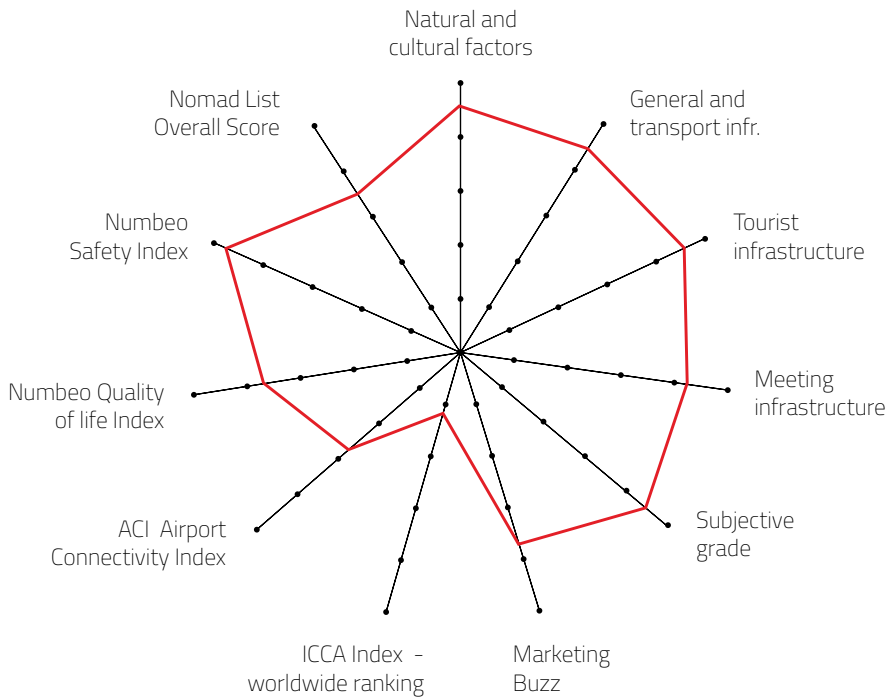

OVERALL PERFORMANCE 2021

Natural and cultural factors	4.49
General and transport infr.	4.40
Tourist infrastructure	4.57
Meeting infrastructure	4.30
Subjective grade	4.45
Marketing Buzz	3.67
ICCA Index - worldwide ranking	1.25
Numbeo Quality of life Index	3.85
Numbeo Safety Index	4.84
ACI Airport Connectivity Index	2.80
Nomad List Overall Score	3.47
FINAL GRADE	3.86

FIVE YEARS RESULTS

Year	2017	2018	2019	2020	2021
FINAL GRADE	3.62	3.76	3.71	3.83	3.86