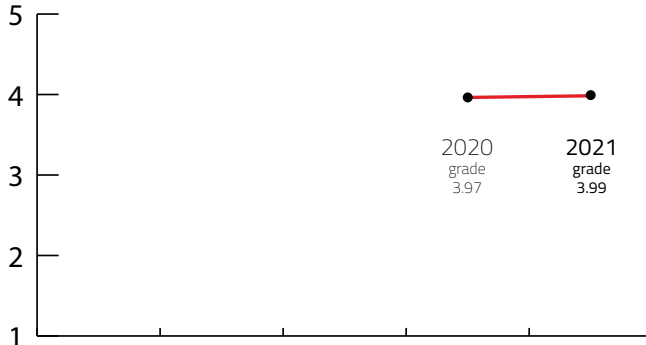

M MEETING DESTINATION

Destination that can host up to 1,200 congress attendees

DESTINATION CAPACITY

The number of 4* and 5* category hotel rooms	1,500	Banquet hall maximum capacity	200
The number of 4* and 5* category hotels	45	The largest hall in the city (in m2)	260 m2
Number of studios for digital and hybrid events	NA	Average internet speed when organising event	31 Mbps
Destination population	34,000	Maximum hall capacity in theatre style	250

Index: Banquet hall maximum capacity / Maximum hall capacity in theatre style	104,00 lower is better
Index: Hotel Rooms / Maximum hall capacity in theatre style	17,33 lower is better

OVERALL PERFORMANCE 2021

FIVE YEARS RESULTS

Year	2017	2018	2019	2020	2021
FINAL GRADE	/	/	/	3.97	3.99

Sources: Kongres Magazine MTLG, ICCA, Numbeo, ACI Europe

NUMBEO Quality of Life Index (higher is better) is an estimation of overall quality of life by using empirical formula which takes into account purchasing power index (higher is better), pollution index (lower is better), house price to income ratio (lower is better), cost of living index (lower is better), safety index (higher is better), health care index (higher is better), traffic commute time index (lower is better) and climate index (higher is better). www.numbeo.com