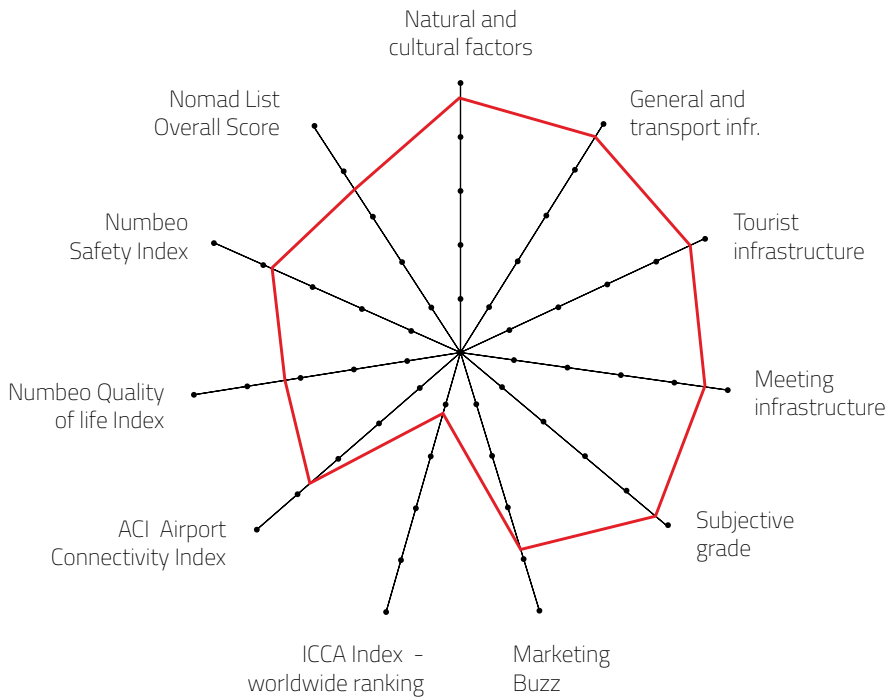

OVERALL PERFORMANCE 2021

Natural and cultural factors	4.78
General and transport infr.	4.77
Tourist infrastructure	4.82
Meeting infrastructure	4.61
Subjective grade	4.80
Marketing Buzz	3.87
ICCA Index - worldwide ranking	1.25
Numbeo Quality of life Index	3.33
Numbeo Safety Index	3.95
ACI Airport Connectivity Index	3.71
Nomad List Overall Score	3.74
FINAL GRADE	3.99

FIVE YEARS RESULTS

Year	2017	2018	2019	2020	2021
FINAL GRADE	/	/	/	3.97	3.99