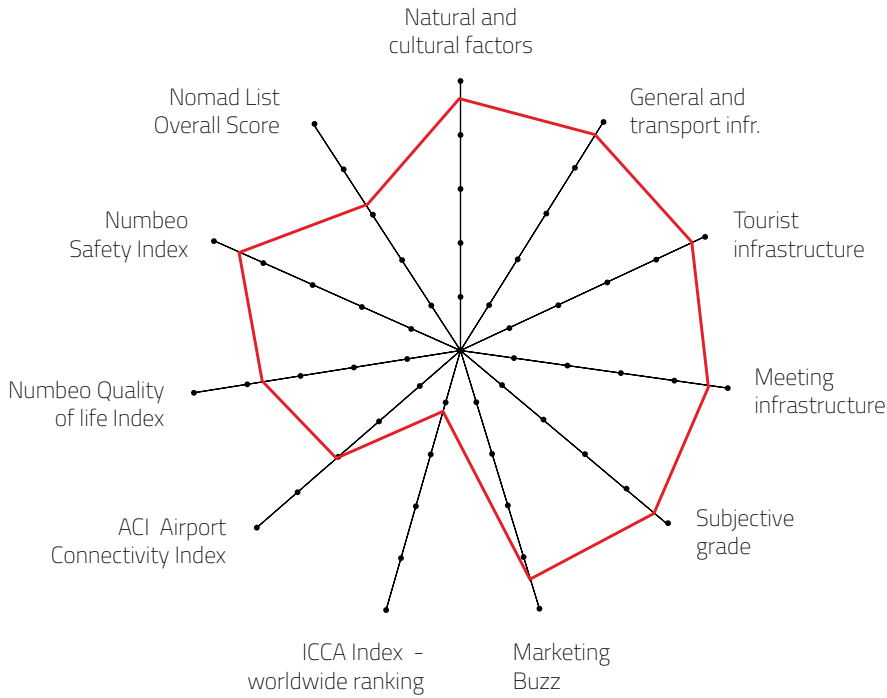

M MEETING DESTINATION

Destination that can host up to 1,200 congress attendees

DESTINATION CAPACITY

The number of 4* and 5* category hotel rooms	517	Banquet hall maximum capacity	400
The number of 4* and 5* category hotels	5	The largest hall in the city (in m2)	4,500 m2
Number of studios for digital and hybrid events	NA	Average internet speed when organising event	40 Mbps
Destination population	61,221	Maximum hall capacity in theatre style	1,060

Natural and cultural factors	4.77
General and transport infr.	4.75
Tourist infrastructure	4.75
Meeting infrastructure	4.66
Subjective grade	4.70
Marketing Buzz	4.44
ICCA Index - worldwide ranking	1.25
Numbeo Quality of life Index	3.78
Numbeo Safety Index	4.50
ACI Airport Connectivity Index	3.06
Nomad List Overall Score	3.17
FINAL GRADE	4.07

Individual grades explanation:

- 5 excellent meetings destination
- 4 quality meetings destination
- 3 recommendable meetings destination
- 2 average meetings destination
- 1 so-so

FOR MORE ABOUT MEETING EXPERIENCE INDEX VISIT: