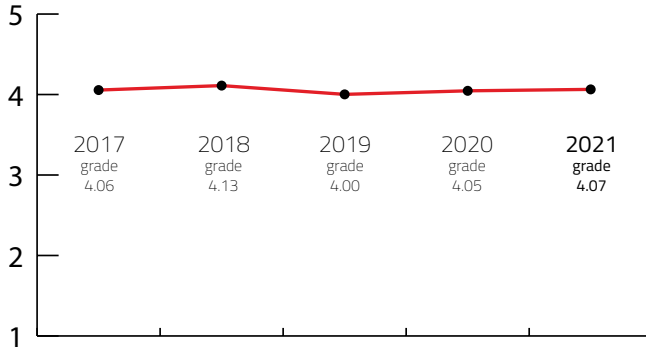

**Villach,
Austria**

4,06

Destination Final Grade from 2017 to 2021

Sources: Kongres Magazine MTLG, ICCA, Numbeo, ACI Europe

NUMBEO Quality of Life Index (higher is better) is an estimation of overall quality of life by using empirical formula which takes into account purchasing power index (higher is better), pollution index (lower is better), house price to income ratio (lower is better), cost of living index (lower is better), safety index (higher is better), health care index (higher is better), traffic commute time index (lower is better) and climate index (higher is better). www.numbeo.com

NUMBEO Safety Index (higher is better) is an estimation of overall level of safety in a given city or a country. www.numbeo.com

ACI Europe Airport Connectivity (higher is better) is based on the SEO NetScan connectivity model, which measures airport connectivity in a more comprehensive way. It measures the number and quality of direct/non-stop connections as well as indirect connections via other airports. The NetScan model brings the most relevant connection components of every single market (frequency, travel time, connecting time) together into a single indicator: the Airport Connectivity Index. www.aci-europe.org

Individual grades explanation:

- 5 excellent meetings destination
- 4 quality meetings destination
- 3 recommendable meetings destination
- 2 average meetings destination
- 1 so-so

FOR MORE ABOUT MEETING EXPERIENCE INDEX VISIT:

<https://kongres-magazine.eu/mtlg-meetologues-of-new-europe/>

KONGRES

NEW EUROPE MEETINGS INDUSTRY MAGAZINE

TOLERANCA

TOLERANCA MARKETING d.o.o.
Štihova 4, 1000 Ljubljana, Slovenia
T: +386 (0)1 430 51 03
E: gorazd.cad@toleranca.eu
www.toleranca.eu