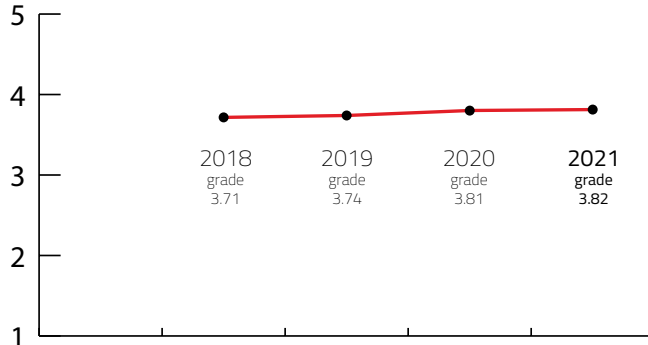

M MEETING DESTINATION

Destination that can host up to 1,200 congress attendees

DESTINATION CAPACITY

The number of 4* and 5* category hotel rooms	1,327	Banquet hall maximum capacity	650
The number of 4* and 5* category hotels	8	The largest hall in the city (in m2)	14,300 m2
Number of studios for digital and hybrid events	NA	Average internet speed when organising event	38 Mbps
Destination population	2,821	Maximum hall capacity in theatre style	1,200

Index: Banquet hall maximum capacity / Maximum hall capacity in theatre style	184,62 lower is better
Index: Hotel Rooms / Maximum hall capacity in theatre style	90,43 lower is better

OVERALL PERFORMANCE 2021

FIVE YEARS RESULTS

Year	2017	2018	2019	2020	2021
FINAL GRADE	/	3.71	3.74	3.81	3.82

Sources: Kongres Magazine MTLG, ICCA, Numeo, ACI Europe

NUMBEO Quality of Life Index (higher is better) is an estimation of overall quality of life by using empirical formula which takes into account purchasing power index (higher is better), pollution index (lower is better), house price to income ratio (lower is better), cost of living index (lower is better), safety index (higher is better), health care index (higher is better), traffic commute time index (lower is better) and climate index (higher is better). www.numbeo.com