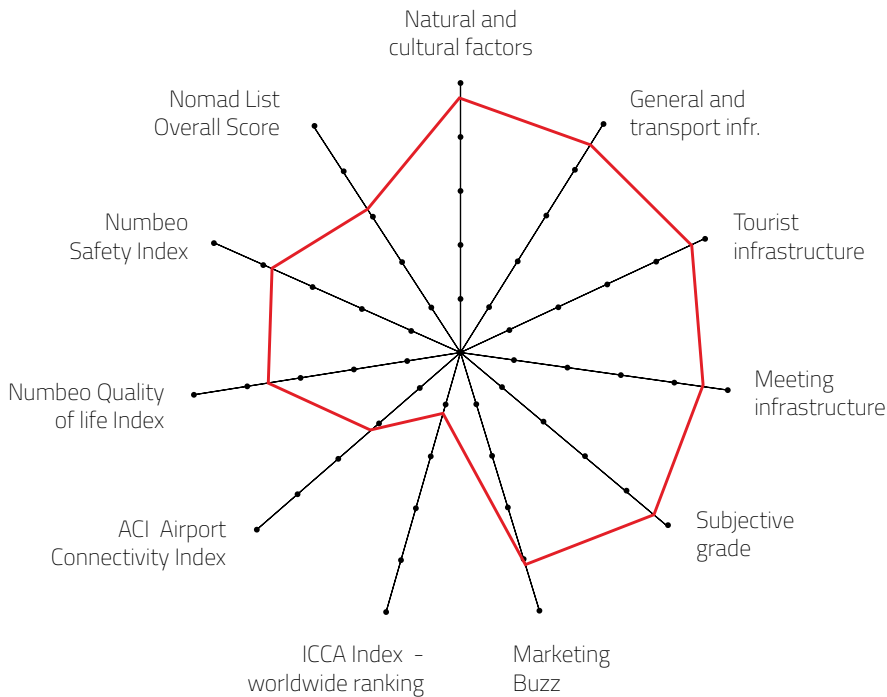

OVERALL PERFORMANCE 2021

Natural and cultural factors	4.80
General and transport infr.	4.54
Tourist infrastructure	4.72
Meeting infrastructure	4.48
Subjective grade	4.70
Marketing Buzz	4.03
ICCA Index - worldwide ranking	1.25
Numeo Quality of life Index	3.61
Numeo Safety Index	3.92
ACI Airport Connectivity Index	2.18
Nomad List Overall Score	3.16
FINAL GRADE	3.82

FIVE YEARS RESULTS

Year	2017	2018	2019	2020	2021
FINAL GRADE	/	3.71	3.74	3.81	3.82