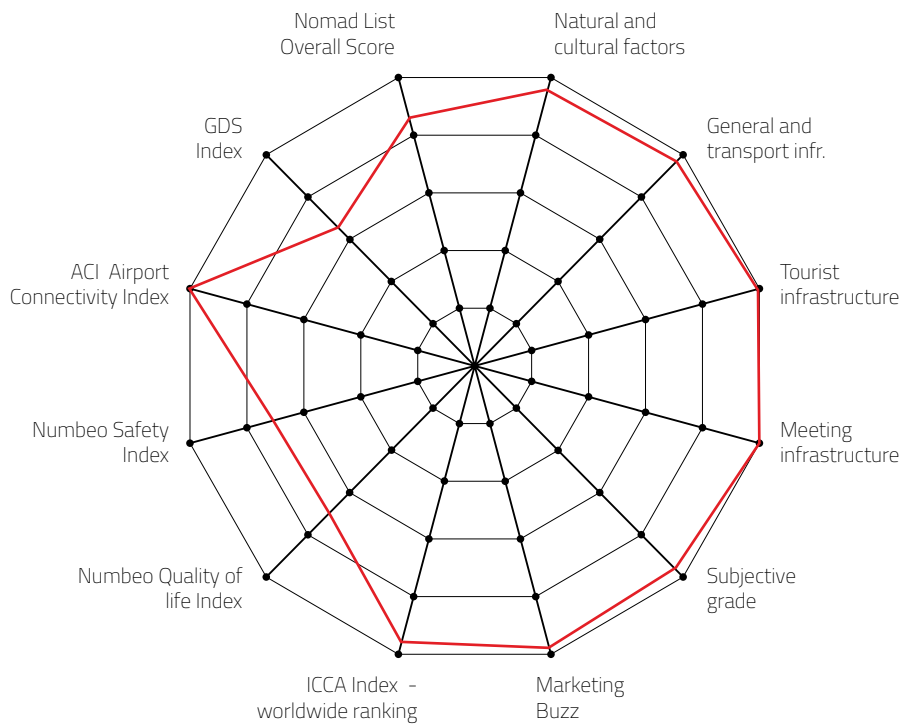

OVERALL PERFORMANCE IN 2022

Natural and cultural factors	4.91
General and transport infrastructure	4.94
Tourist infrastructure	4.99
Meeting infrastructure	5.00
Subjective grade	4.92
Marketing Buzz	4.96
ICCA Index - worldwide ranking	4.90
Numbeo Quality of life Index	3.50
Numbeo Safety Index	3.72
ACI Airport Connectivity Index	5.00
GDS Index	3.30
Nomad List Overall Score	4.33
FINAL GRADE	4.68

SIX YEARS RESULTS FROM 2017 TO 2022

Year	2017	2018	2019	2020	2021	2022
FINAL GRADE	NA	NA	4.64	4.65	4.66	4.70