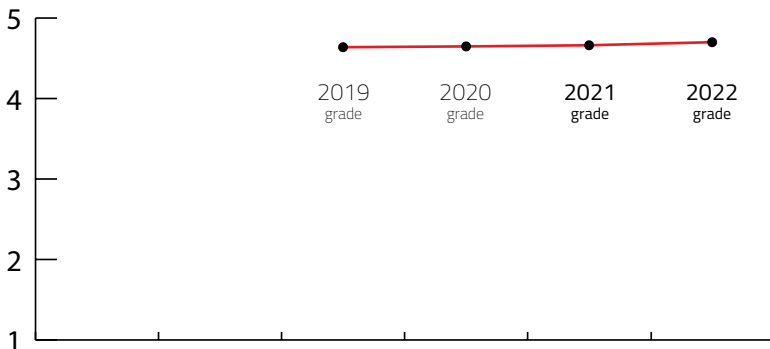

BERLIN, GERMANY

4,64

Destination Final Grade from 2017 to 2022

Sources: Kongres Magazine MTLG, ICCA, Numbeo, ACI Europe

NUMBEO Quality of Life Index (higher is better) is an estimation of overall quality of life by using empirical formula which takes into account purchasing power index (higher is better), pollution index (lower is better), house price to income ratio (lower is better), cost of living index (lower is better), safety index (higher is better), health care index (higher is better), traffic commute time index (lower is better) and climate index (higher is better). www.numbeo.com

NUMBEO Safety Index (higher is better) is an estimation of overall level of safety in a given city or a country. www.numbeo.com

ACI Europe Airport Connectivity (higher is better) is based on the SEO NetScan connectivity model, which measures airport connectivity in a more comprehensive way. It measures the number and quality of direct/non-stop connections as well as indirect connections via other airports. The NetScan model brings the most relevant connection components of every single market (frequency, travel time, connecting time) together into a single indicator: the Airport Connectivity Index. www.aci-europe.org

Individual grades explanation:

- 5 excellent meetings destination
- 4 quality meetings destination
- 3 recommendable meetings destination
- 2 average meetings destination
- 1 so-so

FOR MORE ABOUT MEETING EXPERIENCE INDEX VISIT:

<https://kongres-magazine.eu/mtlg-meetologues-of-new-europe/>

KONGRES
NEW EUROPE MEETINGS INDUSTRY MAGAZINE

TOLERANCA

TOLERANCA MARKETING d.o.o.
Štíhova 4, 1000 Ljubljana, Slovenia
T: +386 (0)1 430 51 03
E: gorazd.cad@toleranca.eu
www.toleranca.eu