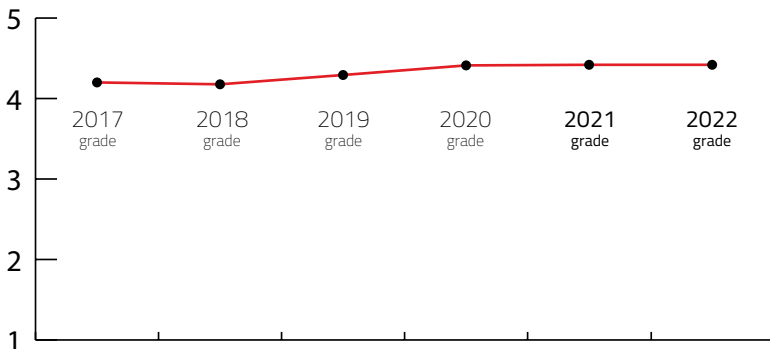

L MEETING DESTINATION

Destination that can host up to 2,000 congress attendees

DESTINATION CAPACITY

The number of 4* and 5* category hotel rooms	3,198	Banquet hall maximum capacity	599
The number of 4* and 5* category hotels	26	The largest hall in the city (in m2)	2,500 m2
Number of studios for digital and hybrid events	2	Average internet speed when organising event	24 Mbps
Destination population	434,736	Maximum hall capacity in theatre style	870

Index: Banquet hall maximum capacity / Maximum hall capacity in theatre style	145,24 lower is better
Index: Hotel Rooms / Maximum hall capacity in theatre style	27,20 lower is better

OVERALL PERFORMANCE IN 2022

SIX YEARS RESULTS FROM 2017 TO 2022

Year	2017	2018	2019	2020	2021	2022
FINAL GRADE	4.20	4.18	4.29	4.41	4.42	4.42

**BRATISLAVA,
SLOVAKIA**

4,32

Destination Final Grade from 2017 to 2022

Sources: Kongres Magazine MTLG, ICCA, Numbeo, ACI Europe