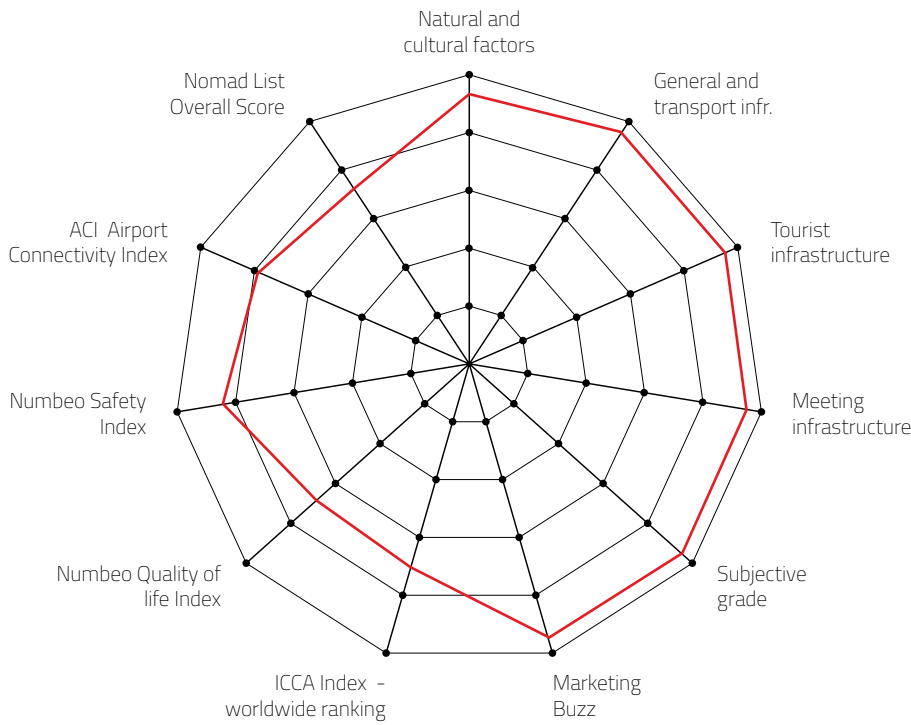

OVERALL PERFORMANCE IN 2022

Natural and cultural factors	4.80
General and transport infrastructure	4.90
Tourist infrastructure	4.91
Meeting infrastructure	4.87
Subjective grade	4.87
Marketing Buzz	4.87
ICCA Index - worldwide ranking	3.52
Numbeo Quality of life Index	3.36
Numbeo Safety Index	4.15
ACI Airport Connectivity Index	3.97
GDS Index	NA
Nomad List Overall Score	3.76
FINAL GRADE	4.42

SIX YEARS RESULTS FROM 2017 TO 2022

Year	2017	2018	2019	2020	2021	2022
FINAL GRADE	4.20	4.18	4.29	4.41	4.42	4.42