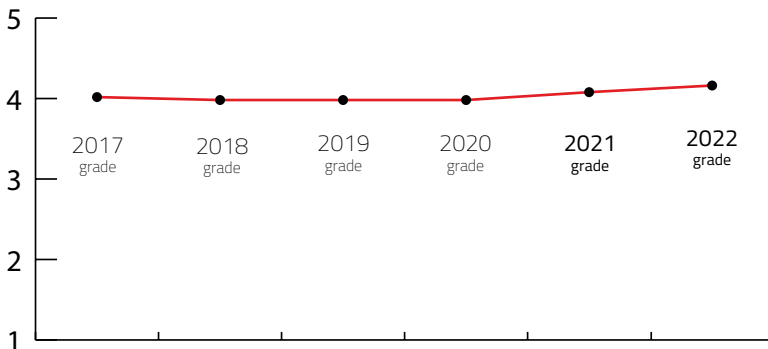

GDANSK, POLAND

4,03

Destination Final Grade from 2017 to 2022

Sources: Kongres Magazine MTLG, ICCA, Numbeo, ACI Europe

NUMBEO Quality of Life Index (higher is better) is an estimation of overall quality of life by using empirical formula which takes into account purchasing power index (higher is better), pollution index (lower is better), house price to income ratio (lower is better), cost of living index (lower is better), safety index (higher is better), health care index (higher is better), traffic commute time index (lower is better) and climate index (higher is better). www.numbeo.com

NUMBEO Safety Index (higher is better) is an estimation of overall level of safety in a given city or a country. www.numbeo.com

ACI Europe Airport Connectivity (higher is better) is based on the SEO NetScan connectivity model, which measures airport connectivity in a more comprehensive way. It measures the number and quality of direct/non-stop connections as well as indirect connections via other airports. The NetScan model brings the most relevant connection components of every single market (frequency, travel time, connecting time) together into a single indicator: the Airport Connectivity Index. www.aci-europe.org

Individual grades explanation:

- 5 excellent meetings destination
- 4 quality meetings destination
- 3 recommendable meetings destination
- 2 average meetings destination
- 1 so-so

FOR MORE ABOUT MEETING EXPERIENCE INDEX VISIT:

<https://kongres-magazine.eu/mtlg-meetologues-of-new-europe/>

KONGRES
NEW EUROPE MEETINGS INDUSTRY MAGAZINE

TOLERANCA

TOLERANCA MARKETING d.o.o.
Štíhova 4, 1000 Ljubljana, Slovenia
T: +386 (0)1 430 51 03
E: gorazd.cad@toleranca.eu
www.toleranca.eu