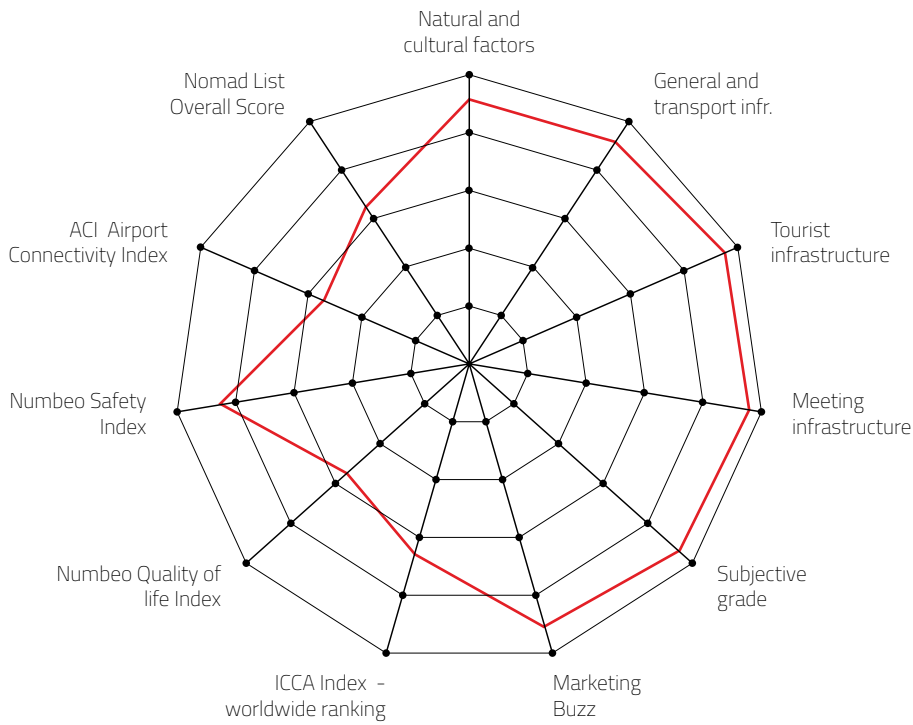

OVERALL PERFORMANCE IN 2022

Natural and cultural factors	4.67
General and transport infrastructure	4.69
Tourist infrastructure	4.79
Meeting infrastructure	4.86
Subjective grade	4.75
Marketing Buzz	4.63
ICCA Index - worldwide ranking	3.27
Numbeo Quality of life Index	2.82
Numbeo Safety Index	4.30
ACI Airport Connectivity Index	2.82
GDS Index	NA
Nomad List Overall Score	3.24
FINAL GRADE	4.16

SIX YEARS RESULTS FROM 2017 TO 2022

Year	2017	2018	2019	2020	2021	2022
FINAL GRADE	4.02	3.98	3.99	3.99	4.08	4.16