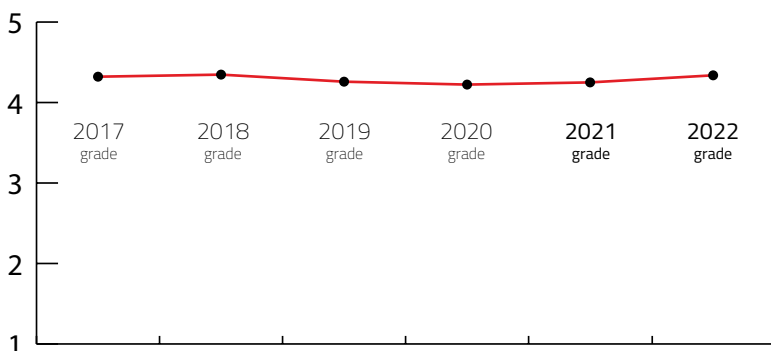

GRAZ, AUSTRIA

4,20

Destination Final Grade from 2017 to 2022

Sources: Kongres Magazine MTLG, ICCA, Numbeo, ACI Europe

NUMBEO Quality of Life Index (higher is better) is an estimation of overall quality of life by using empirical formula which takes into account purchasing power index (higher is better), pollution index (lower is better), house price to income ratio (lower is better), cost of living index (lower is better), safety index (higher is better), health care index (higher is better), traffic commute time index (lower is better) and climate index (higher is better). www.numbeo.com

NUMBEO Safety Index (higher is better) is an estimation of overall level of safety in a given city or a country. www.numbeo.com

ACI Europe Airport Connectivity (higher is better) is based on the SEO NetScan connectivity model, which measures airport connectivity in a more comprehensive way. It measures the number and quality of direct/non-stop connections as well as indirect connections via other airports. The NetScan model brings the most relevant connection components of every single market (frequency, travel time, connecting time) together into a single indicator: the Airport Connectivity Index. www.aci-europe.org

Individual grades explanation:

- 5 excellent meetings destination
- 4 quality meetings destination
- 3 recommendable meetings destination
- 2 average meetings destination
- 1 so-so

FOR MORE ABOUT MEETING EXPERIENCE INDEX VISIT:

<https://kongres-magazine.eu/mtlg-meetologues-of-new-europe/>

KONGRES
NEW EUROPE MEETINGS INDUSTRY MAGAZINE

TOLERANCA

TOLERANCA MARKETING d.o.o.
Štíhova 4, 1000 Ljubljana, Slovenia
T: +386 (0)1 430 51 03
E: gorazd.cad@toleranca.eu
www.toleranca.eu