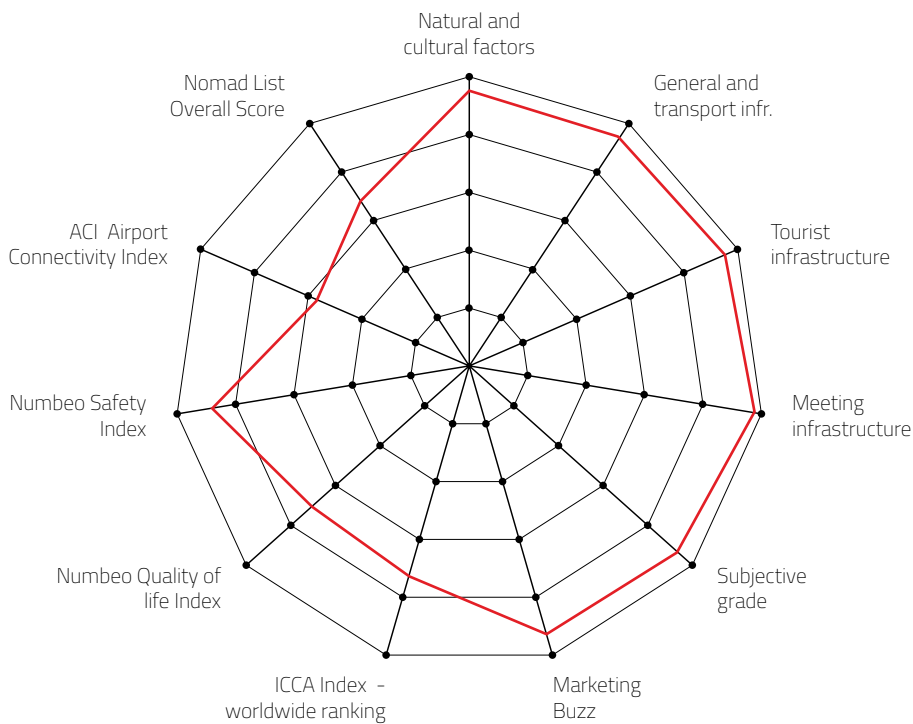

OVERALL PERFORMANCE IN 2022

Natural and cultural factors	4.79
General and transport infrastructure	4.73
Tourist infrastructure	4.83
Meeting infrastructure	4.92
Subjective grade	4.75
Marketing Buzz	4.71
ICCA Index - worldwide ranking	3.77
Numbeo Quality of life Index	3.56
Numbeo Safety Index	4.38
ACI Airport Connectivity Index	2.89
GDS Index	NA
Nomad List Overall Score	3.41
FINAL GRADE	4.33

SIX YEARS RESULTS FROM 2017 TO 2022

Year	2017	2018	2019	2020	2021	2022
FINAL GRADE	4.32	4.34	4.27	4.23	4.25	4.33