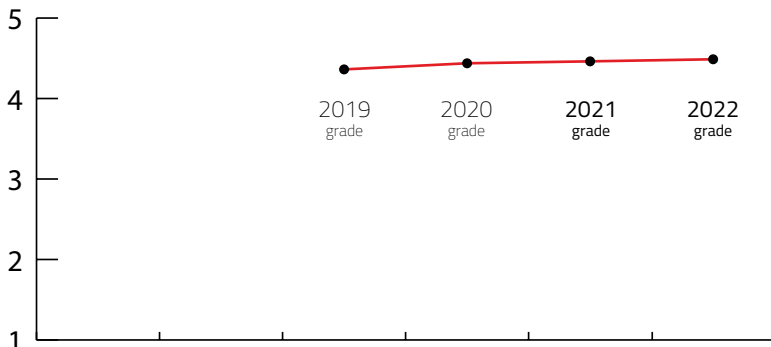

**HAGUE,
NETHERLANDS**

4,44

Destination Final Grade from 2017 to 2022

Sources: Kongres Magazine MTLG, ICCA, Numbeo, ACI Europe

NUMBEO Quality of Life Index (higher is better) is an estimation of overall quality of life by using empirical formula which takes into account purchasing power index (higher is better), pollution index (lower is better), house price to income ratio (lower is better), cost of living index (lower is better), safety index (higher is better), health care index (higher is better), traffic commute time index (lower is better) and climate index (higher is better). www.numbeo.com

NUMBEO Safety Index (higher is better) is an estimation of overall level of safety in a given city or a country. www.numbeo.com

ACI Europe Airport Connectivity (higher is better) is based on the SEO NetScan connectivity model, which measures airport connectivity in a more comprehensive way. It measures the number and quality of direct/non-stop connections as well as indirect connections via other airports. The NetScan model brings the most relevant connection components of every single market (frequency, travel time, connecting time) together into a single indicator: the Airport Connectivity Index. www.aci-europe.org

Individual grades explanation:

- 5 excellent meetings destination
- 4 quality meetings destination
- 3 recommendable meetings destination
- 2 average meetings destination
- 1 so-so

FOR MORE ABOUT MEETING EXPERIENCE INDEX VISIT:

<https://kongres-magazine.eu/mtlg-meetologues-of-new-europe/>

KONGRES

NEW EUROPE MEETINGS INDUSTRY MAGAZINE

TOLERANCA

TOLERANCA MARKETING d.o.o.
Štíhova 4, 1000 Ljubljana, Slovenia
T: +386 (0)1 430 51 03
E: gorazd.cad@toleranca.eu
www.toleranca.eu