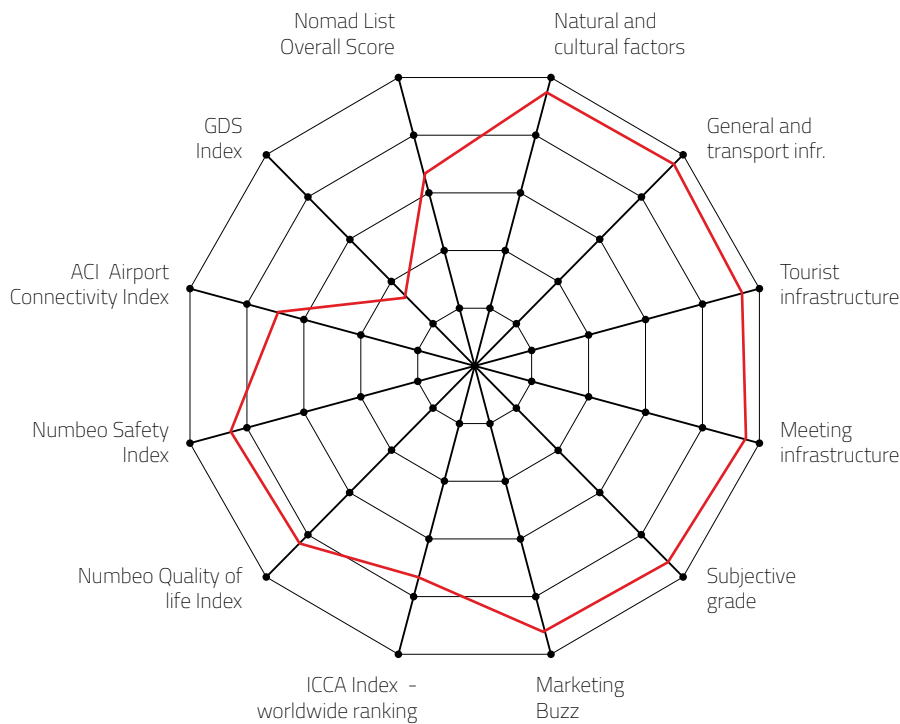

OVERALL PERFORMANCE IN 2022

Natural and cultural factors	4.88
General and transport infrastructure	4.90
Tourist infrastructure	4.83
Meeting infrastructure	4.87
Subjective grade	4.81
Marketing Buzz	4.78
ICCA Index - worldwide ranking	3.87
Numbeo Quality of life Index	4.16
Numbeo Safety Index	4.29
ACI Airport Connectivity Index	3.50
GDS Index	1.80
Nomad List Overall Score	3.32
FINAL GRADE	4.49

SIX YEARS RESULTS FROM 2017 TO 2022

Year	2017	2018	2019	2020	2021	2022
FINAL GRADE	NA	NA	4.36	4.44	4.46	4.49