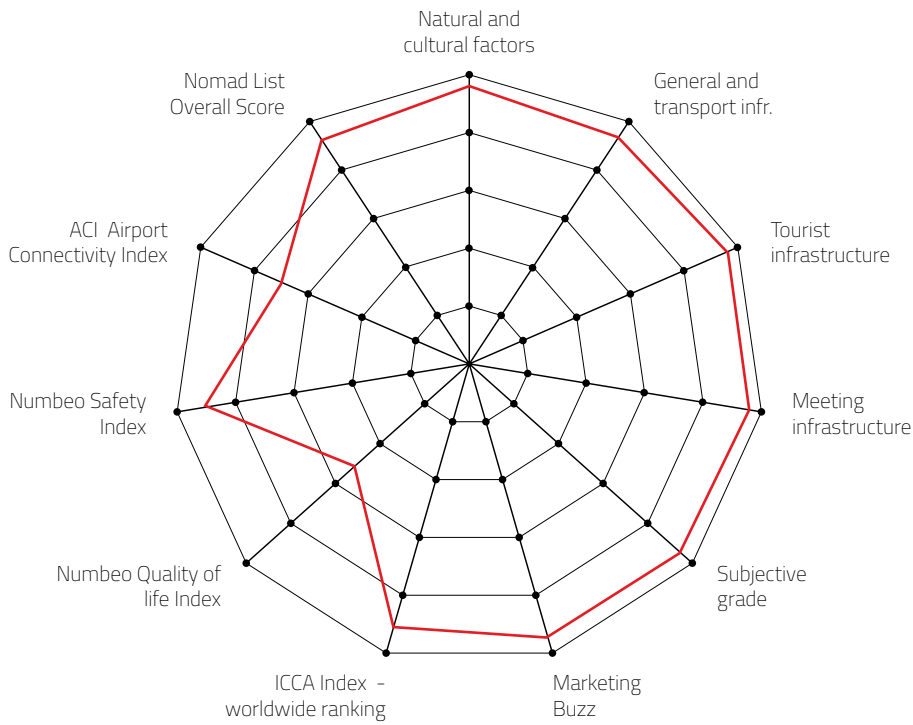

OVERALL PERFORMANCE IN 2022

Natural and cultural factors	4.90
General and transport infrastructure	4.71
Tourist infrastructure	4.90
Meeting infrastructure	4.92
Subjective grade	4.80
Marketing Buzz	4.79
ICCA Index - worldwide ranking	4.57
Numbeo Quality of life Index	2.69
Numbeo Safety Index	4.48
ACI Airport Connectivity Index	3.49
GDS Index	NA
Nomad List Overall Score	4.72
FINAL GRADE	4.42

SIX YEARS RESULTS FROM 2017 TO 2022

Year	2017	2018	2019	2020	2021	2022
FINAL GRADE	4.23	4.23	4.32	4.33	4.38	4.42