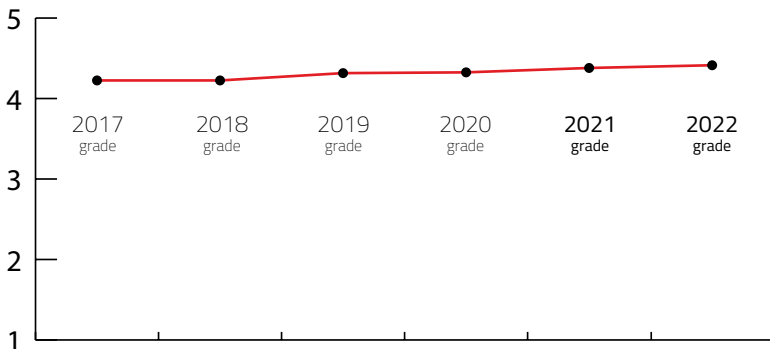

Index: Banquet hall maximum capacity / Maximum hall capacity in theatre style	148,15 lower is better
Index: Hotel Rooms / Maximum hall capacity in theatre style	66,68 lower is better

## SIX YEARS RESULTS FROM 2017 TO 2022

Year	2017	2018	2019	2020	2021	2022
<b>FINAL GRADE</b>	4.23	4.23	4.32	4.33	4.38	4.42