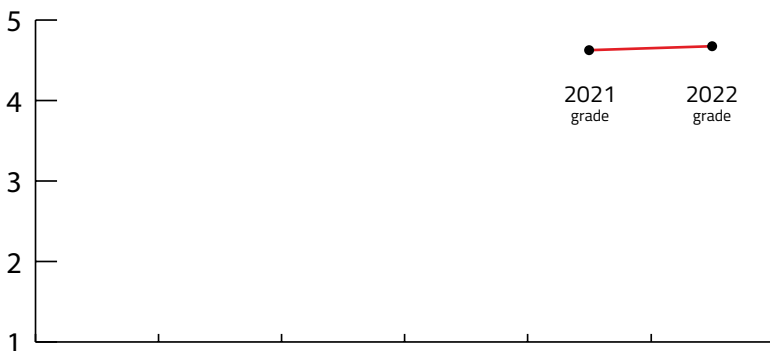

LISBON, PORTUGAL

4,66

Destination Final Grade from 2017 to 2022

Sources: Kongres Magazine MTLG, ICCA, Numbeo, ACI Europe

NUMBEO Quality of Life Index (higher is better) is an estimation of overall quality of life by using empirical formula which takes into account purchasing power index (higher is better), pollution index (lower is better), house price to income ratio (lower is better), cost of living index (lower is better), safety index (higher is better), health care index (higher is better), traffic commute time index (lower is better) and climate index (higher is better). www.numbeo.com

NUMBEO Safety Index (higher is better) is an estimation of overall level of safety in a given city or a country. www.numbeo.com

ACI Europe Airport Connectivity (higher is better) is based on the SEO NetScan connectivity model, which measures airport connectivity in a more comprehensive way. It measures the number and quality of direct/non-stop connections as well as indirect connections via other airports. The NetScan model brings the most relevant connection components of every single market (frequency, travel time, connecting time) together into a single indicator: the Airport Connectivity Index. www.aci-europe.org

Individual grades explanation:

- 5 excellent meetings destination
- 4 quality meetings destination
- 3 recommendable meetings destination
- 2 average meetings destination
- 1 so-so

FOR MORE ABOUT MEETING EXPERIENCE INDEX VISIT:

<https://kongres-magazine.eu/mtlg-meetologues-of-new-europe/>

KONGRES
NEW EUROPE MEETINGS INDUSTRY MAGAZINE

TOLERANCA

TOLERANCA MARKETING d.o.o.
Štíhova 4, 1000 Ljubljana, Slovenia
T: +386 (0)1 430 51 03
E: gorazd.cad@toleranca.eu
www.toleranca.eu