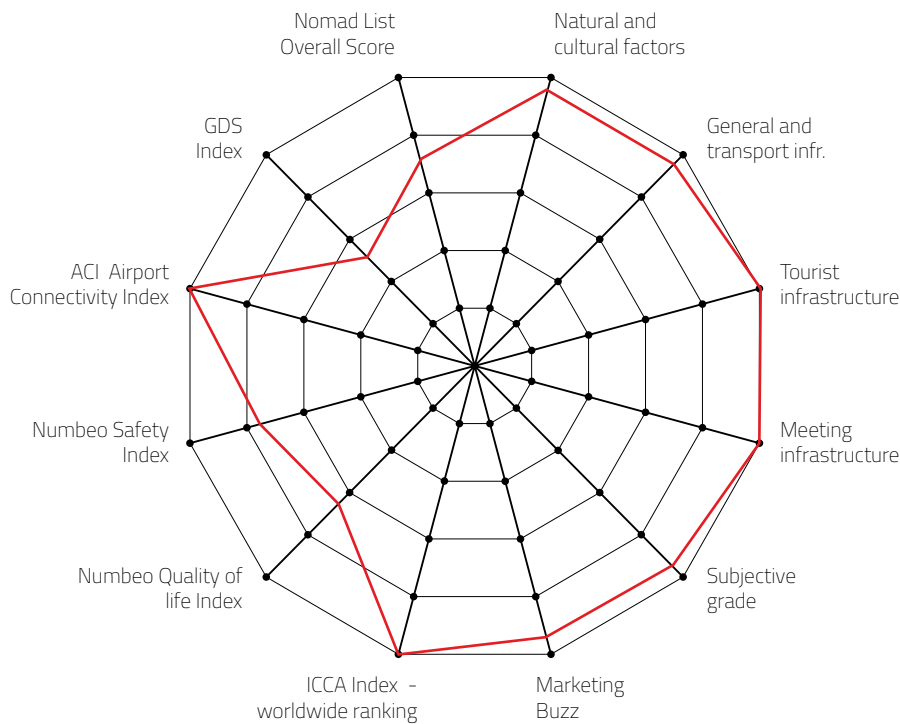

OVERALL PERFORMANCE IN 2022

Natural and cultural factors	4.96
General and transport infrastructure	4.96
Tourist infrastructure	5.00
Meeting infrastructure	5.00
Subjective grade	4.92
Marketing Buzz	4.87
ICCA Index - worldwide ranking	5.00
Numbeo Quality of life Index	3.19
Numbeo Safety Index	3.90
ACI Airport Connectivity Index	5.00
GDS Index	2.70
Nomad List Overall Score	3.63
FINAL GRADE	4.68

SIX YEARS RESULTS FROM 2017 TO 2022

Year	2017	2018	2019	2020	2021	2022
FINAL GRADE	NA	NA	NA	NA	4.63	4.68