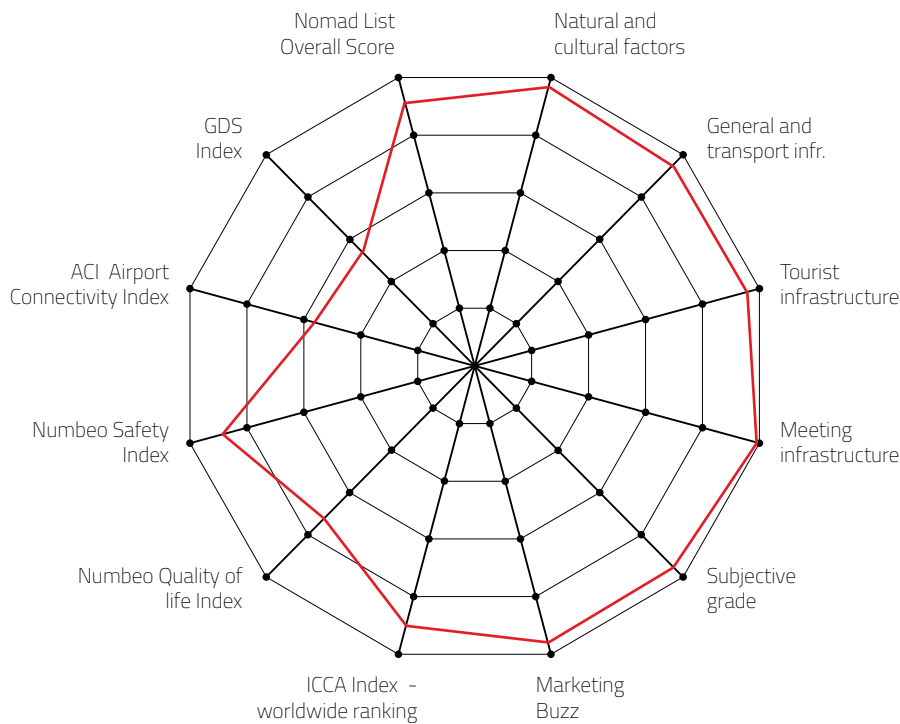

OVERALL PERFORMANCE IN 2022

Natural and cultural factors	4.94
General and transport infrastructure	4.86
Tourist infrastructure	4.91
Meeting infrastructure	4.98
Subjective grade	4.86
Marketing Buzz	4.93
ICCA Index - worldwide ranking	4.46
Numbeo Quality of life Index	3.75
Numbeo Safety Index	4.36
ACI Airport Connectivity Index	2.93
GDS Index	2.80
Nomad List Overall Score	4.50
FINAL GRADE	4.50

SIX YEARS RESULTS FROM 2017 TO 2022

Year	2017	2018	2019	2020	2021	2022
FINAL GRADE	4.33	4.35	4.43	4.46	4.51	4.50