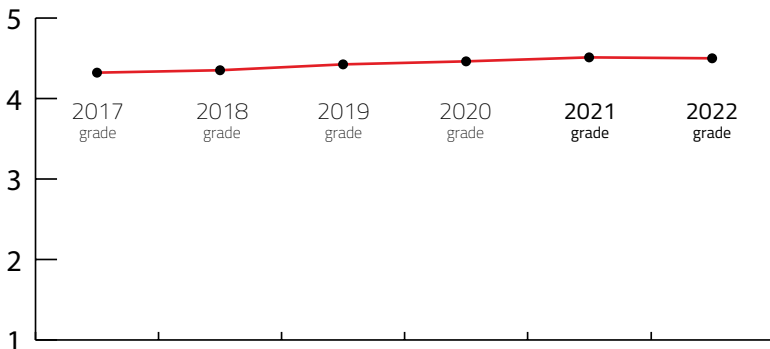

LJUBLJANA, SLOVENIA

4,43

Destination Final Grade from 2017 to 2022

Sources: Kongres Magazine MTLG, ICCA, Numbeo, ACI Europe

NUMBEO Quality of Life Index (higher is better) is an estimation of overall quality of life by using empirical formula which takes into account purchasing power index (higher is better), pollution index (lower is better), house price to income ratio (lower is better), cost of living index (lower is better), safety index (higher is better), health care index (higher is better), traffic commute time index (lower is better) and climate index (higher is better). www.numbeo.com

NUMBEO Safety Index (higher is better) is an estimation of overall level of safety in a given city or a country. www.numbeo.com

ACI Europe Airport Connectivity (higher is better) is based on the SEO NetScan connectivity model, which measures airport connectivity in a more comprehensive way. It measures the number and quality of direct/non-stop connections as well as indirect connections via other airports. The NetScan model brings the most relevant connection components of every single market (frequency, travel time, connecting time) together into a single indicator: the Airport Connectivity Index. www.aci-europe.org

Individual grades explanation:

- 5 excellent meetings destination
- 4 quality meetings destination
- 3 recommendable meetings destination
- 2 average meetings destination
- 1 so-so

FOR MORE ABOUT MEETING EXPERIENCE INDEX VISIT:

<https://kongres-magazine.eu/mtlg-meetologues-of-new-europe/>

KONGRES
NEW EUROPE MEETINGS INDUSTRY MAGAZINE

TOLERANCA

TOLERANCA MARKETING d.o.o.
Štíhova 4, 1000 Ljubljana, Slovenia
T: +386 (0)1 430 51 03
E: gorazd.cad@toleranca.eu
www.toleranca.eu