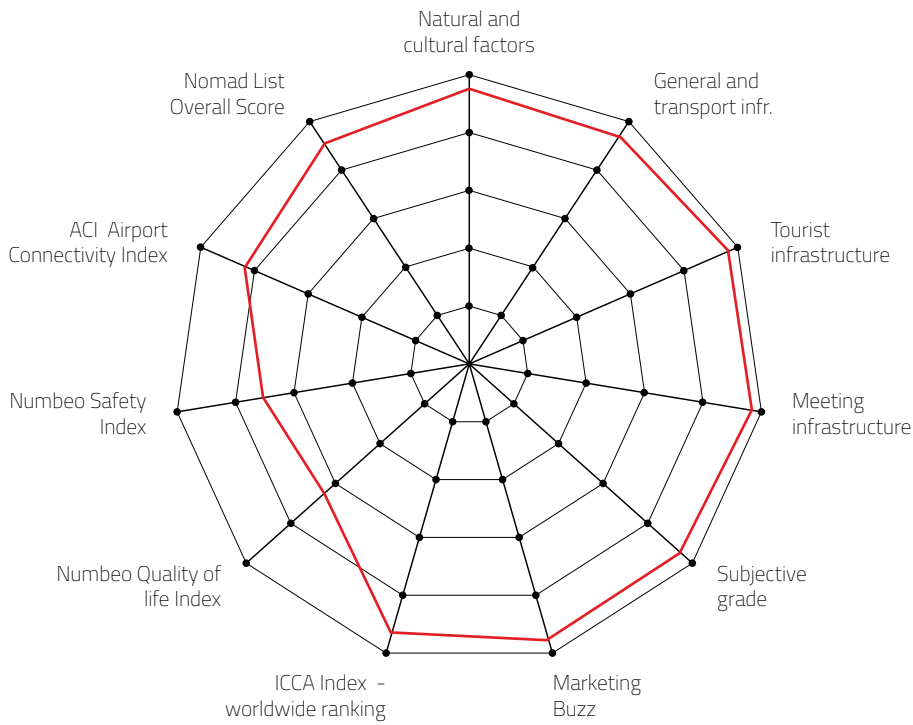

OVERALL PERFORMANCE IN 2022

Natural and cultural factors	4.90
General and transport infrastructure	4.85
Tourist infrastructure	4.96
Meeting infrastructure	4.96
Subjective grade	4.90
Marketing Buzz	4.90
ICCA Index - worldwide ranking	4.83
Numbeo Quality of life Index	3.18
Numbeo Safety Index	3.56
ACI Airport Connectivity Index	4.08
GDS Index	NA
Nomad List Overall Score	4.62
FINAL GRADE	4.51

SIX YEARS RESULTS FROM 2017 TO 2022

Year	2017	2018	2019	2020	2021	2022
FINAL GRADE	NA	NA	NA	NA	4.50	4.51