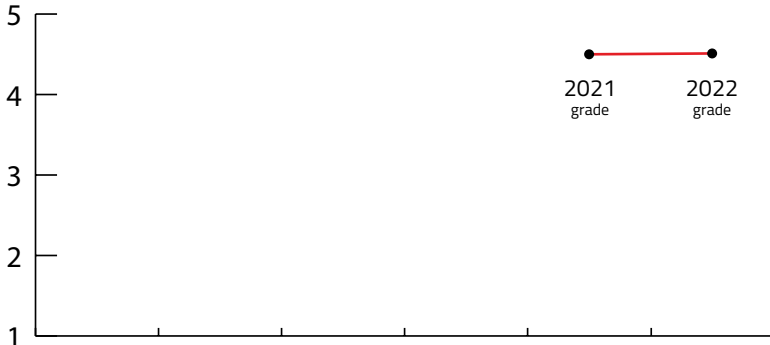

PORTO, PORTUGAL

4,50

Destination Final Grade from 2017 to 2022

Sources: Kongres Magazine MTLG, ICCA, Numbeo, ACI Europe

NUMBEO Quality of Life Index (higher is better) is an estimation of overall quality of life by using empirical formula which takes into account purchasing power index (higher is better), pollution index (lower is better), house price to income ratio (lower is better), cost of living index (lower is better), safety index (higher is better), health care index (higher is better), traffic commute time index (lower is better) and climate index (higher is better). www.numbeo.com

NUMBEO Safety Index (higher is better) is an estimation of overall level of safety in a given city or a country. www.numbeo.com

ACI Europe Airport Connectivity (higher is better) is based on the SEO NetScan connectivity model, which measures airport connectivity in a more comprehensive way. It measures the number and quality of direct/non-stop connections as well as indirect connections via other airports. The NetScan model brings the most relevant connection components of every single market (frequency, travel time, connecting time) together into a single indicator: the Airport Connectivity Index. www.aci-europe.org

Individual grades explanation:

- 5 excellent meetings destination
- 4 quality meetings destination
- 3 recommendable meetings destination
- 2 average meetings destination
- 1 so-so

FOR MORE ABOUT MEETING EXPERIENCE INDEX VISIT:

<https://kongres-magazine.eu/mtlg-meetologues-of-new-europe/>

KONGRES
NEW EUROPE MEETINGS INDUSTRY MAGAZINE

TOLERANCA

TOLERANCA MARKETING d.o.o.
Štíhova 4, 1000 Ljubljana, Slovenia
T: +386 (0)1 430 51 03
E: gorazd.cad@toleranca.eu
www.toleranca.eu