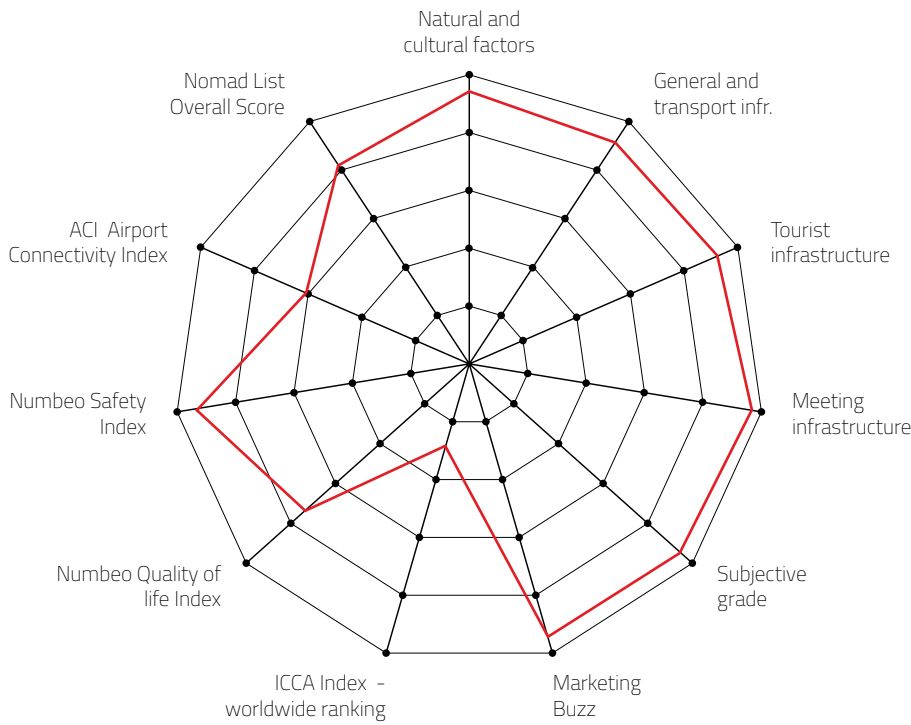

OVERALL PERFORMANCE IN 2022

Natural and cultural factors	4.80
General and transport infrastructure	4.63
Tourist infrastructure	4.77
Meeting infrastructure	4.89
Subjective grade	4.79
Marketing Buzz	4.77
ICCA Index - worldwide ranking	1.42
Numbeo Quality of life Index	3.79
Numbeo Safety Index	4.79
ACI Airport Connectivity Index	3.06
GDS Index	NA
Nomad List Overall Score	4.04
FINAL GRADE	4.17

SIX YEARS RESULTS FROM 2017 TO 2022

Year	2017	2018	2019	2020	2021	2022
FINAL GRADE	3.88	3.98	4.03	4.11	4.16	4.17