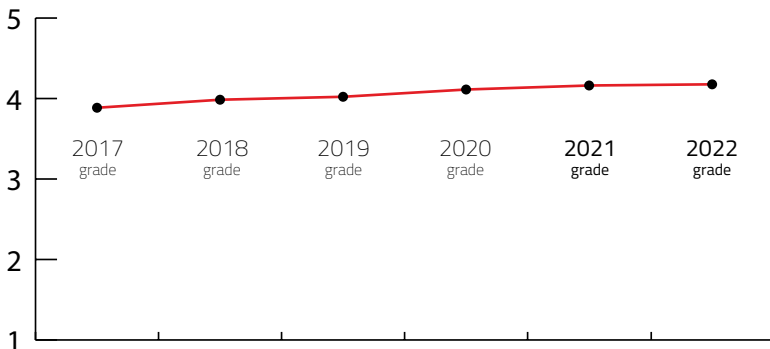

PORTOROSE, SLOVENIA

4,06

Destination Final Grade from 2017 to 2022

Sources: Kongres Magazine MTLG, ICCA, Numbeo, ACI Europe

NUMBEO Quality of Life Index (higher is better) is an estimation of overall quality of life by using empirical formula which takes into account purchasing power index (higher is better), pollution index (lower is better), house price to income ratio (lower is better), cost of living index (lower is better), safety index (higher is better), health care index (higher is better), traffic commute time index (lower is better) and climate index (higher is better). www.numbeo.com

NUMBEO Safety Index (higher is better) is an estimation of overall level of safety in a given city or a country. www.numbeo.com

ACI Europe Airport Connectivity (higher is better) is based on the SEO NetScan connectivity model, which measures airport connectivity in a more comprehensive way. It measures the number and quality of direct/non-stop connections as well as indirect connections via other airports. The NetScan model brings the most relevant connection components of every single market (frequency, travel time, connecting time) together into a single indicator: the Airport Connectivity Index. www.aci-europe.org

Individual grades explanation:

- 5 excellent meetings destination
- 4 quality meetings destination
- 3 recommendable meetings destination
- 2 average meetings destination
- 1 so-so

FOR MORE ABOUT MEETING EXPERIENCE INDEX VISIT:

<https://kongres-magazine.eu/mtlg-meetologues-of-new-europe/>

KONGRES
NEW EUROPE MEETINGS INDUSTRY MAGAZINE

TOLERANCA

TOLERANCA MARKETING d.o.o.
Štihova 4, 1000 Ljubljana, Slovenia
T: +386 (0)1 430 51 03
E: gorazd.cad@toleranca.eu
www.toleranca.eu