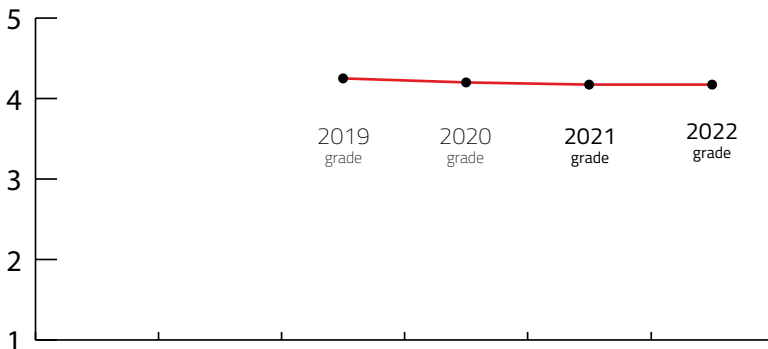

## SIX YEARS RESULTS FROM 2017 TO 2022

Year	2017	2018	2019	2020	2021	2022
<b>FINAL GRADE</b>	NA	NA	4.25	4.20	4.18	4.19

Sources: Kongres Magazine MTLG, ICCA, Numbeo, ACI Europe

**NUMBEO Quality of Life Index (higher is better)** is an estimation of overall quality of life by using empirical formula which takes into account purchasing power index (higher is better), pollution index (lower is better), house price to income ratio (lower is better), cost of living index (lower is better), safety index (higher is better), health care index (higher is better), traffic commute time index (lower is better) and climate index (higher is better). [www.numbeo.com](http://www.numbeo.com)