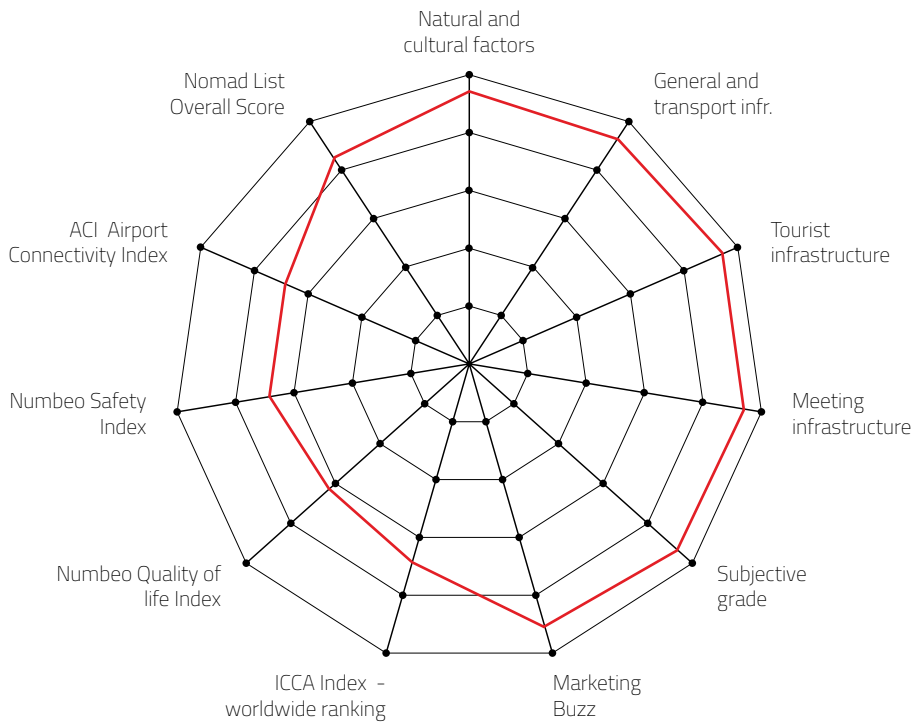

OVERALL PERFORMANCE IN 2022

Natural and cultural factors	4.76
General and transport infrastructure	4.73
Tourist infrastructure	4.83
Meeting infrastructure	4.81
Subjective grade	4.82
Marketing Buzz	4.59
ICCA Index - worldwide ranking	3.45
Numbeo Quality of life Index	3.11
Numbeo Safety Index	3.41
ACI Airport Connectivity Index	3.40
GDS Index	NA
Nomad List Overall Score	4.22
FINAL GRADE	4.19

SIX YEARS RESULTS FROM 2017 TO 2022

Year	2017	2018	2019	2020	2021	2022
FINAL GRADE	NA	NA	4.25	4.20	4.18	4.19