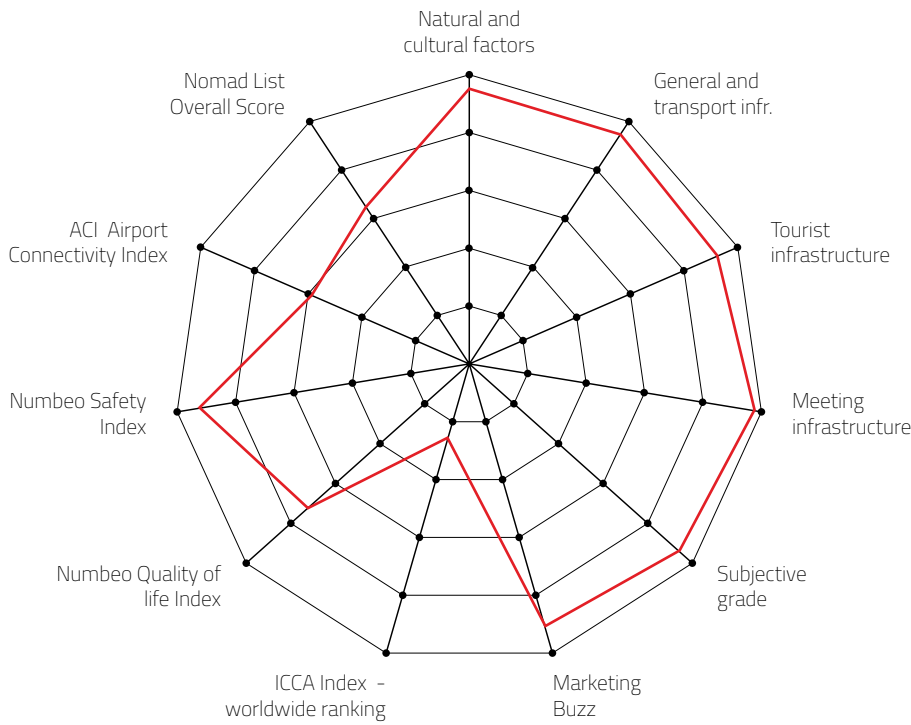

OVERALL PERFORMANCE IN 2022

Natural and cultural factors	4.92
General and transport infrastructure	4.87
Tourist infrastructure	4.81
Meeting infrastructure	4.96
Subjective grade	4.84
Marketing Buzz	4.67
ICCA Index - worldwide ranking	1.25
Numbeo Quality of life Index	3.69
Numbeo Safety Index	4.68
ACI Airport Connectivity Index	2.96
GDS Index	NA
Nomad List Overall Score	3.09
FINAL GRADE	4.16

SIX YEARS RESULTS FROM 2017 TO 2022

Year	2017	2018	2019	2020	2021	2022
FINAL GRADE	NA	NA	4.17	4.14	4.15	4.16