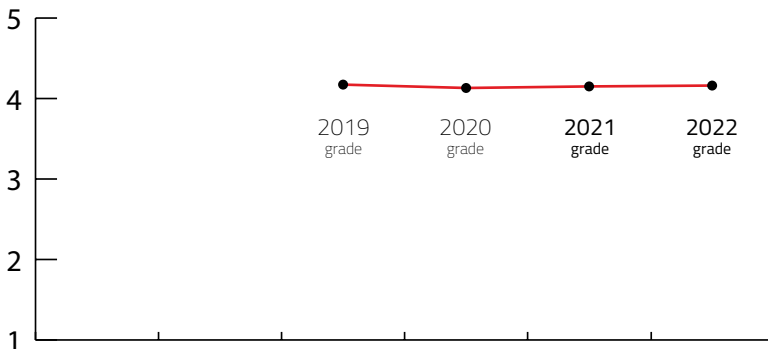

SAALFELDEN - LEOGANG, AUSTRIA

4,16

Destination Final Grade from 2017 to 2022

Sources: Kongres Magazine MTLG, ICCA, Numbeo, ACI Europe

NUMBEO Quality of Life Index (higher is better) is an estimation of overall quality of life by using empirical formula which takes into account purchasing power index (higher is better), pollution index (lower is better), house price to income ratio (lower is better), cost of living index (lower is better), safety index (higher is better), health care index (higher is better), traffic commute time index (lower is better) and climate index (higher is better). www.numbeo.com

NUMBEO Safety Index (higher is better) is an estimation of overall level of safety in a given city or a country. www.numbeo.com

ACI Europe Airport Connectivity (higher is better) is based on the SEO NetScan connectivity model, which measures airport connectivity in a more comprehensive way. It measures the number and quality of direct/non-stop connections as well as indirect connections via other airports. The NetScan model brings the most relevant connection components of every single market (frequency, travel time, connecting time) together into a single indicator: the Airport Connectivity Index. www.aci-europe.org

Individual grades explanation:

- 5 excellent meetings destination
- 4 quality meetings destination
- 3 recommendable meetings destination
- 2 average meetings destination
- 1 so-so

FOR MORE ABOUT MEETING EXPERIENCE INDEX VISIT:

<https://kongres-magazine.eu/mtlg-meetologues-of-new-europe/>

KONGRES
NEW EUROPE MEETINGS INDUSTRY MAGAZINE

TOLERANCA

TOLERANCA MARKETING d.o.o.
Štíhova 4, 1000 Ljubljana, Slovenia
T: +386 (0)1 430 51 03
E: gorazd.cad@toleranca.eu
www.toleranca.eu