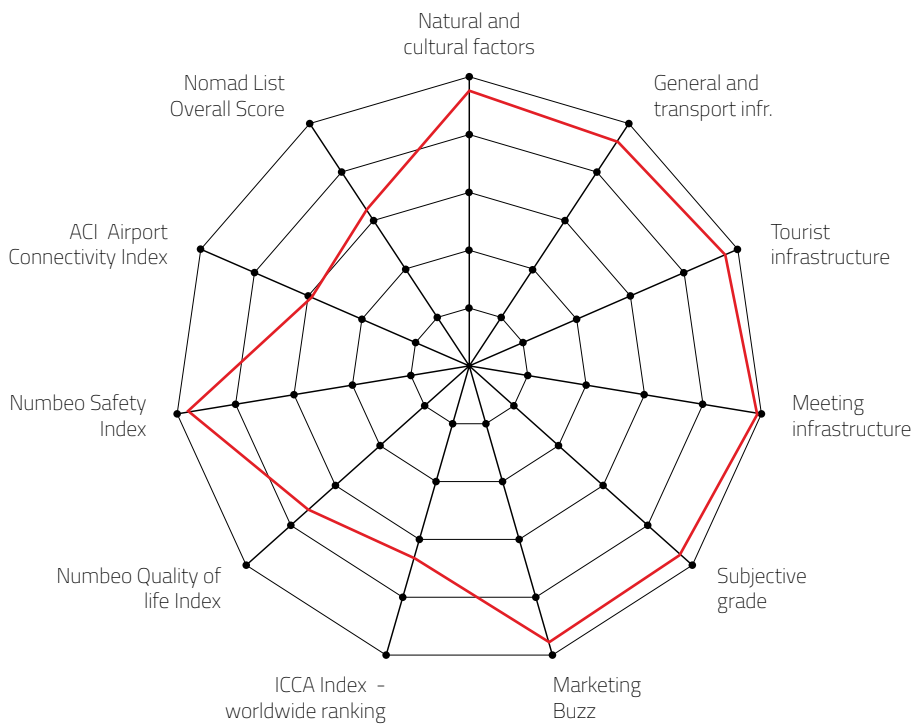

OVERALL PERFORMANCE IN 2022

Natural and cultural factors	4.92
General and transport infrastructure	4.84
Tourist infrastructure	4.88
Meeting infrastructure	4.99
Subjective grade	4.86
Marketing Buzz	4.91
ICCA Index - worldwide ranking	3.27
Numbeo Quality of life Index	3.80
Numbeo Safety Index	4.95
ACI Airport Connectivity Index	2.96
GDS Index	NA
Nomad List Overall Score	3.09
FINAL GRADE	4.44

SIX YEARS RESULTS FROM 2017 TO 2022

Year	2017	2018	2019	2020	2021	2022
FINAL GRADE	4.14	4.29	4.16	4.37	4.39	4.44