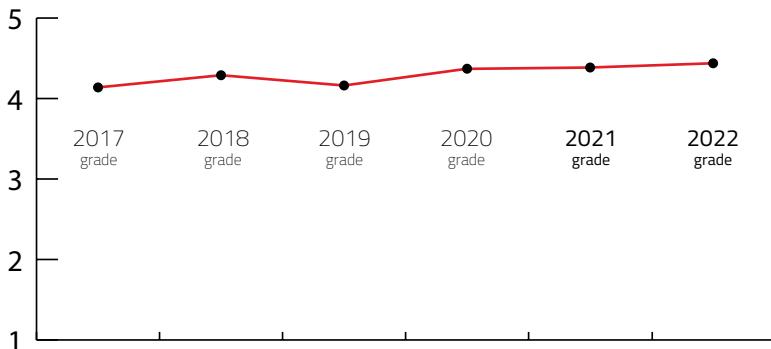

L MEETING DESTINATION

Destination that can host up to 2,000 congress attendees

DESTINATION CAPACITY

The number of 4* and 5* category hotel rooms	22,801	Banquet hall maximum capacity	15,000
The number of 4* and 5* category hotels	429	The largest hall in the city (in m2)	15,165 m2
Number of studios for digital and hybrid events	10	Average internet speed when organising event	80 Mbps
Destination population	562,704	Maximum hall capacity in theatre style	30,000

Index: Banquet hall maximum capacity / Maximum hall capacity in theatre style	200,00 lower is better
Index: Hotel Rooms / Maximum hall capacity in theatre style	131,57 lower is better

OVERALL PERFORMANCE IN 2022

SIX YEARS RESULTS FROM 2017 TO 2022

Year	2017	2018	2019	2020	2021	2022
FINAL GRADE	4.14	4.29	4.16	4.37	4.39	4.44

SALZBURG, AUSTRIA

4,30

Destination Final Grade from 2017 to 2022

Sources: Kongres Magazine MTLG, ICCA, Numbeo, ACI Europe