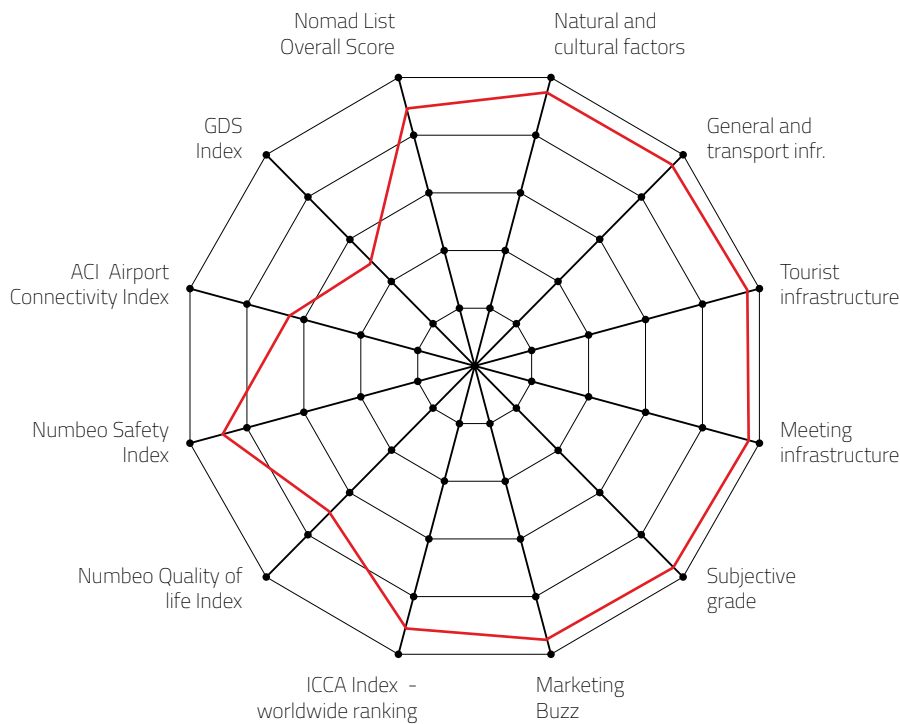

OVERALL PERFORMANCE IN 2022

Natural and cultural factors	4.84
General and transport infrastructure	4.85
Tourist infrastructure	4.93
Meeting infrastructure	4.96
Subjective grade	4.94
Marketing Buzz	4.92
ICCA Index - worldwide ranking	4.56
Numbeo Quality of life Index	3.59
Numbeo Safety Index	4.39
ACI Airport Connectivity Index	3.19
GDS Index	2.50
Nomad List Overall Score	4.39
FINAL GRADE	4.52

SIX YEARS RESULTS FROM 2017 TO 2022

Year	2017	2018	2019	2020	2021	2022
FINAL GRADE	4.28	4.36	4.36	4.47	4.52	4.52