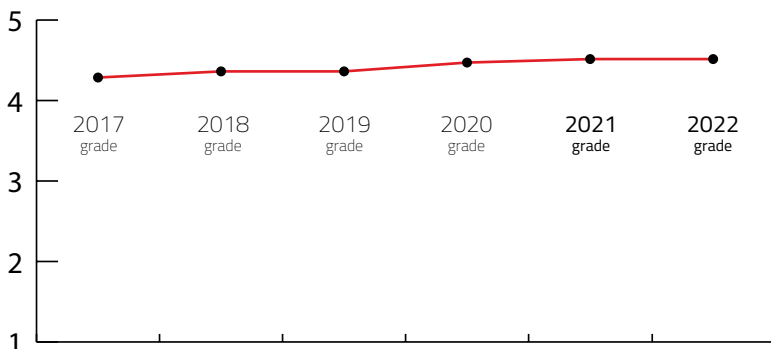

TALLINN, ESTONIA

4,42

Destination Final Grade from 2017 to 2022

Sources: Kongres Magazine MTLG, ICCA, Numbeo, ACI Europe

NUMBEO Quality of Life Index (higher is better) is an estimation of overall quality of life by using empirical formula which takes into account purchasing power index (higher is better), pollution index (lower is better), house price to income ratio (lower is better), cost of living index (lower is better), safety index (higher is better), health care index (higher is better), traffic commute time index (lower is better) and climate index (higher is better). www.numbeo.com

NUMBEO Safety Index (higher is better) is an estimation of overall level of safety in a given city or a country. www.numbeo.com

ACI Europe Airport Connectivity (higher is better) is based on the SEO NetScan connectivity model, which measures airport connectivity in a more comprehensive way. It measures the number and quality of direct/non-stop connections as well as indirect connections via other airports. The NetScan model brings the most relevant connection components of every single market (frequency, travel time, connecting time) together into a single indicator: the Airport Connectivity Index. www.aci-europe.org

Individual grades explanation:

- 5 excellent meetings destination
- 4 quality meetings destination
- 3 recommendable meetings destination
- 2 average meetings destination
- 1 so-so

FOR MORE ABOUT MEETING EXPERIENCE INDEX VISIT:

<https://kongres-magazine.eu/mtlg-meetologues-of-new-europe/>

KONGRES
NEW EUROPE MEETINGS INDUSTRY MAGAZINE

TOLERANCA

TOLERANCA MARKETING d.o.o.
Štíhova 4, 1000 Ljubljana, Slovenia
T: +386 (0)1 430 51 03
E: gorazd.cad@toleranca.eu
www.toleranca.eu