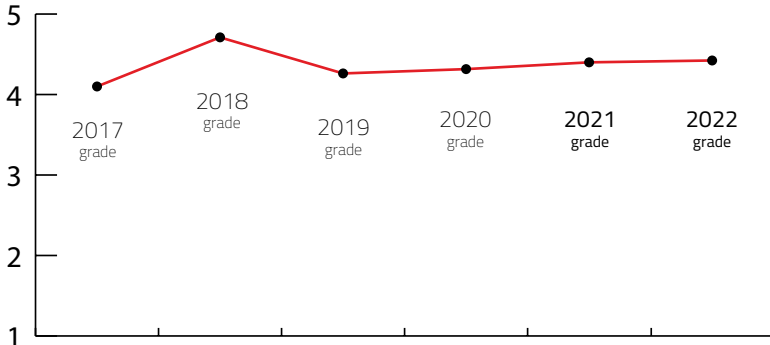

## DESTINATION CAPACITY

The number of 4* and 5* category hotel rooms	4,500	Banquet hall maximum capacity	4,000
The number of 4* and 5* category hotels	50	The largest hall in the city (in m2)	6,000 m2
Number of studios for digital and hybrid events	11	Average internet speed when organising event	24 Mbps
Destination population	1,110,912	Maximum hall capacity in theatre style	5,000

Index: Banquet hall maximum capacity / Maximum hall capacity in theatre style	125,00 lower is better
Index: Hotel Rooms / Maximum hall capacity in theatre style	111,11 lower is better

## OVERALL PERFORMANCE IN 2022

Natural and cultural factors	4.96
General and transport infrastructure	4.79
Tourist infrastructure	4.99
Meeting infrastructure	4.99
Subjective grade	4.90
Marketing Buzz	4.88
ICCA Index - worldwide ranking	4.42
Numbeo Quality of life Index	3.11
Numbeo Safety Index	4.17
ACI Airport Connectivity Index	3.03
GDS Index	NA
Nomad List Overall Score	3.76
<b>FINAL GRADE</b>	<b>4.42</b>

## SIX YEARS RESULTS FROM 2017 TO 2022

Year	2017	2018	2019	2020	2021	2022
<b>FINAL GRADE</b>	<b>4.10</b>	<b>4.71</b>	<b>4.26</b>	<b>4.32</b>	<b>4.40</b>	<b>4.42</b>