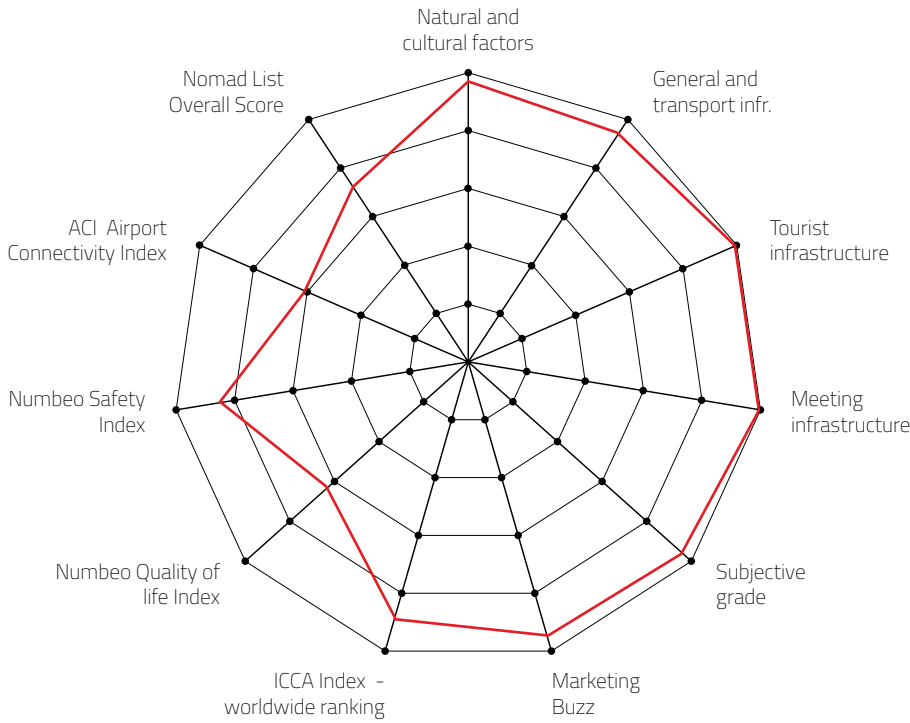

OVERALL PERFORMANCE IN 2022

Natural and cultural factors	4.96
General and transport infrastructure	4.79
Tourist infrastructure	4.99
Meeting infrastructure	4.99
Subjective grade	4.90
Marketing Buzz	4.88
ICCA Index - worldwide ranking	4.42
Numbeo Quality of life Index	3.11
Numbeo Safety Index	4.17
ACI Airport Connectivity Index	3.03
GDS Index	NA
Nomad List Overall Score	3.76
FINAL GRADE	4.42

SIX YEARS RESULTS FROM 2017 TO 2022

Year	2017	2018	2019	2020	2021	2022
FINAL GRADE	4.10	4.71	4.26	4.32	4.40	4.42