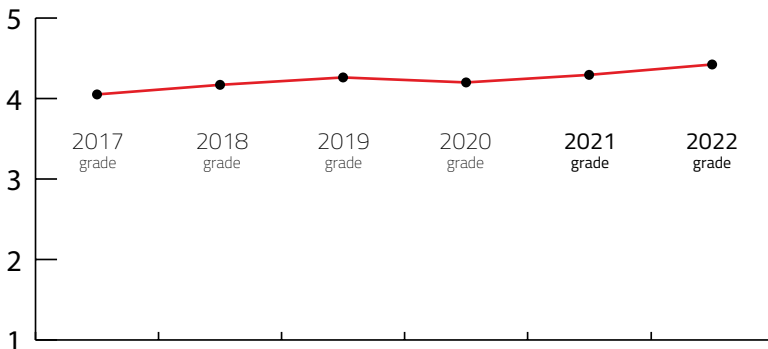

VILNIUS, LITHUANIA

4,23

Destination Final Grade from 2017 to 2022

Sources: Kongres Magazine MTLG, ICCA, Numbeo, ACI Europe

NUMBEO Quality of Life Index (higher is better) is an estimation of overall quality of life by using empirical formula which takes into account purchasing power index (higher is better), pollution index (lower is better), house price to income ratio (lower is better), cost of living index (lower is better), safety index (higher is better), health care index (higher is better), traffic commute time index (lower is better) and climate index (higher is better). www.numbeo.com

NUMBEO Safety Index (higher is better) is an estimation of overall level of safety in a given city or a country. www.numbeo.com

ACI Europe Airport Connectivity (higher is better) is based on the SEO NetScan connectivity model, which measures airport connectivity in a more comprehensive way. It measures the number and quality of direct/non-stop connections as well as indirect connections via other airports. The NetScan model brings the most relevant connection components of every single market (frequency, travel time, connecting time) together into a single indicator: the Airport Connectivity Index. www.aci-europe.org

Individual grades explanation:

- 5 excellent meetings destination
- 4 quality meetings destination
- 3 recommendable meetings destination
- 2 average meetings destination
- 1 so-so

FOR MORE ABOUT MEETING EXPERIENCE INDEX VISIT:

<https://kongres-magazine.eu/mtlg-meetologues-of-new-europe/>

KONGRES
NEW EUROPE MEETINGS INDUSTRY MAGAZINE

TOLERANCA

TOLERANCA MARKETING d.o.o.
Štíhova 4, 1000 Ljubljana, Slovenia
T: +386 (0)1 430 51 03
E: gorazd.cad@toleranca.eu
www.toleranca.eu