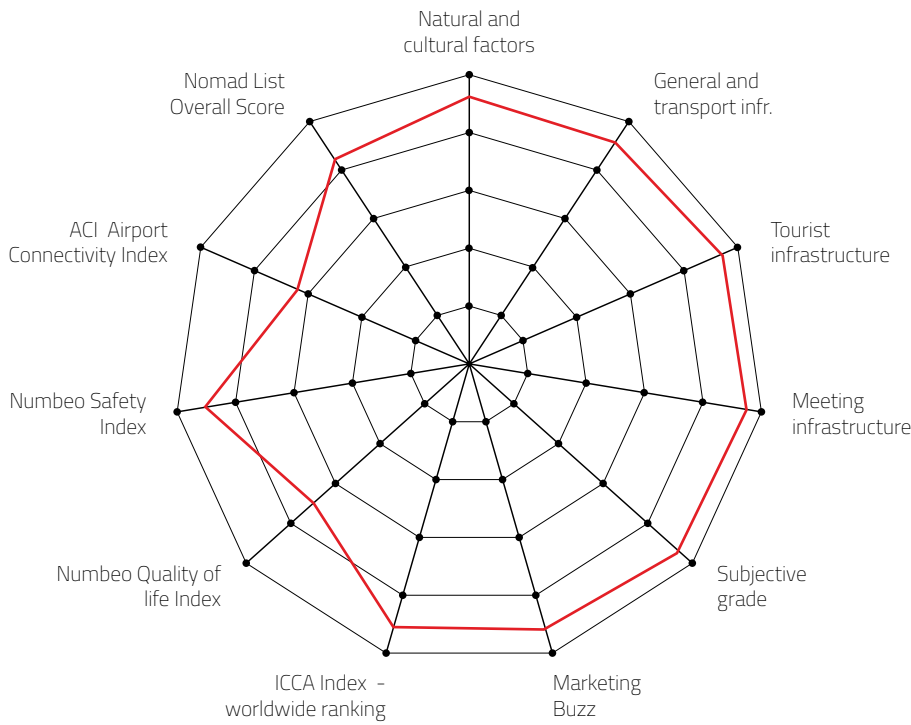

OVERALL PERFORMANCE IN 2022

Natural and cultural factors	4.73
General and transport infrastructure	4.65
Tourist infrastructure	4.76
Meeting infrastructure	4.85
Subjective grade	4.79
Marketing Buzz	4.73
ICCA Index - worldwide ranking	4.60
Numbeo Quality of life Index	3.54
Numbeo Safety Index	4.57
ACI Airport Connectivity Index	3.12
GDS Index	NA
Nomad List Overall Score	4.10
FINAL GRADE	4.43

SIX YEARS RESULTS FROM 2017 TO 2022

Year	2017	2018	2019	2020	2021	2022
FINAL GRADE	4.05	4.17	4.26	4.20	4.29	4.43