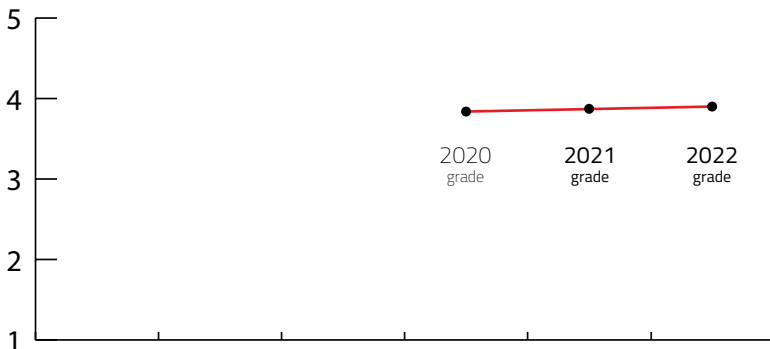

BELA KRAJINA, SLOVENIA

3,87

Destination Final Grade from 2017 to 2022

Sources: Kongres Magazine MTLG, ICCA, Numbeo, ACI Europe

NUMBEO Quality of Life Index (higher is better) is an estimation of overall quality of life by using empirical formula which takes into account purchasing power index (higher is better), pollution index (lower is better), house price to income ratio (lower is better), cost of living index (lower is better), safety index (higher is better), health care index (higher is better), traffic commute time index (lower is better) and climate index (higher is better). www.numbeo.com

NUMBEO Safety Index (higher is better) is an estimation of overall level of safety in a given city or a country. www.numbeo.com

ACI Europe Airport Connectivity (higher is better) is based on the SEO NetScan connectivity model, which measures airport connectivity in a more comprehensive way. It measures the number and quality of direct/non-stop connections as well as indirect connections via other airports. The NetScan model brings the most relevant connection components of every single market (frequency, travel time, connecting time) together into a single indicator: the Airport Connectivity Index. www.aci-europe.org

Individual grades explanation:

- 5 excellent meetings destination
- 4 quality meetings destination
- 3 recommendable meetings destination
- 2 average meetings destination
- 1 so-so

FOR MORE ABOUT MEETING EXPERIENCE INDEX VISIT:

<https://kongres-magazine.eu/mtlg-meetologues-of-new-europe/>

KONGRES
NEW EUROPE MEETINGS INDUSTRY MAGAZINE

TOLERANCA

TOLERANCA MARKETING d.o.o.
Štíhova 4, 1000 Ljubljana, Slovenia
T: +386 (0)1 430 51 03
E: gorazd.cad@toleranca.eu
www.toleranca.eu