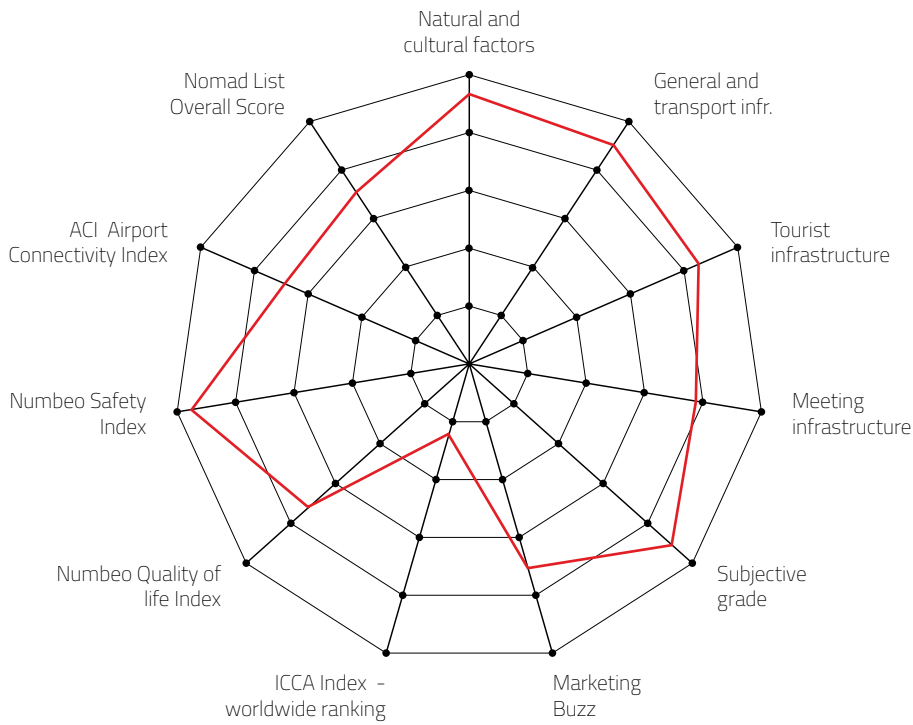

OVERALL PERFORMANCE IN 2022

Natural and cultural factors	4.81
General and transport infrastructure	4.45
Tourist infrastructure	4.22
Meeting infrastructure	3.97
Subjective grade	4.66
Marketing Buzz	3.60
ICCA Index - worldwide ranking	1.25
Numbeo Quality of life Index	3.75
Numbeo Safety Index	4.90
ACI Airport Connectivity Index	3.44
GDS Index	NA
Nomad List Overall Score	3.62
FINAL GRADE	3.90

SIX YEARS RESULTS FROM 2017 TO 2022

Year	2017	2018	2019	2020	2021	2022
FINAL GRADE	NA	NA	NA	3.84	3.87	3.90