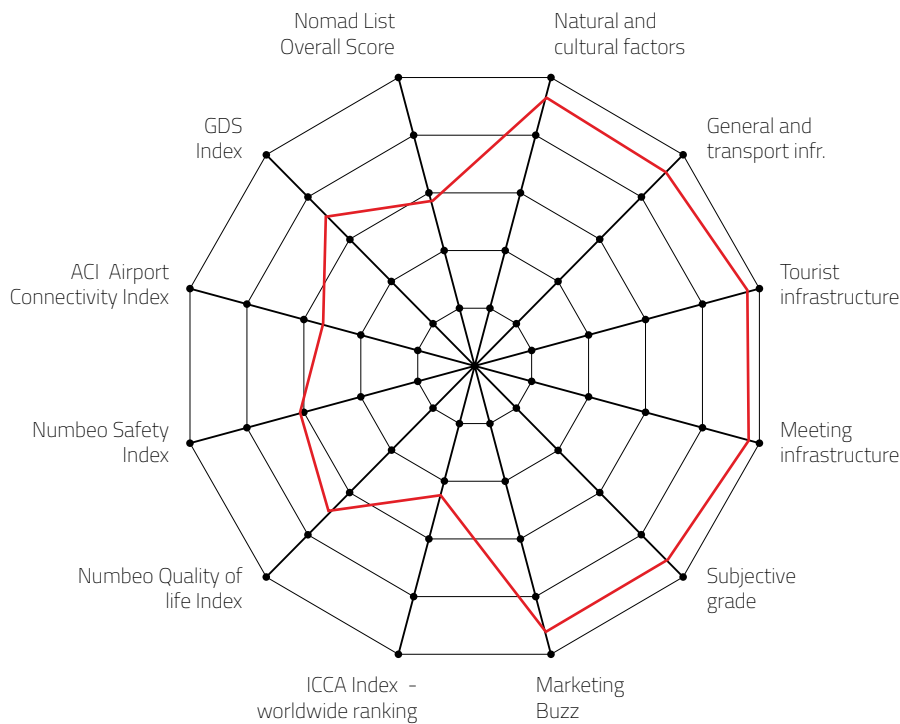

OVERALL PERFORMANCE IN 2022

Natural and cultural factors	4.81
General and transport infrastructure	4.60
Tourist infrastructure	4.90
Meeting infrastructure	4.91
Subjective grade	4.72
Marketing Buzz	4.75
ICCA Index - worldwide ranking	2.12
Numbeo Quality of life Index	3.55
Numbeo Safety Index	3.03
ACI Airport Connectivity Index	2.77
GDS Index	3.60
Nomad List Overall Score	2.95
FINAL GRADE	4.02

SIX YEARS RESULTS FROM 2017 TO 2022

Year	2017	2018	2019	2020	2021	2022
FINAL GRADE	NA	NA	4.28	4.13	4.11	4.02