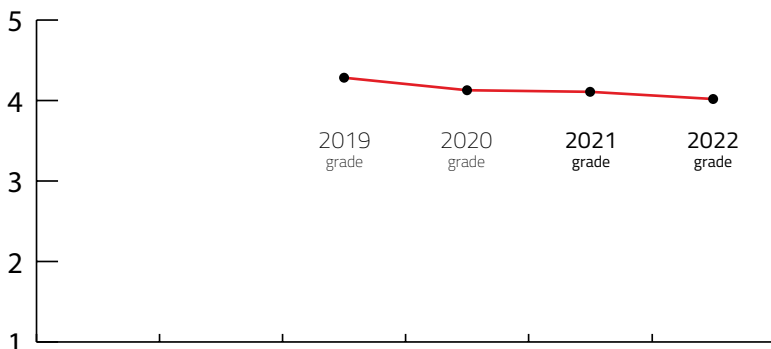

**BELFAST,
UNITED KINGDOM**

4,14

Destination Final Grade from 2017 to 2022

Sources: Kongres Magazine MTLG, ICCA, Numbeo, ACI Europe

NUMBEO Quality of Life Index (higher is better) is an estimation of overall quality of life by using empirical formula which takes into account purchasing power index (higher is better), pollution index (lower is better), house price to income ratio (lower is better), cost of living index (lower is better), safety index (higher is better), health care index (higher is better), traffic commute time index (lower is better) and climate index (higher is better). www.numbeo.com

NUMBEO Safety Index (higher is better) is an estimation of overall level of safety in a given city or a country. www.numbeo.com

ACI Europe Airport Connectivity (higher is better) is based on the SEO NetScan connectivity model, which measures airport connectivity in a more comprehensive way. It measures the number and quality of direct/non-stop connections as well as indirect connections via other airports. The NetScan model brings the most relevant connection components of every single market (frequency, travel time, connecting time) together into a single indicator: the Airport Connectivity Index. www.aci-europe.org

Individual grades explanation:

- 5 excellent meetings destination
- 4 quality meetings destination
- 3 recommendable meetings destination
- 2 average meetings destination
- 1 so-so

FOR MORE ABOUT MEETING EXPERIENCE INDEX VISIT:

<https://kongres-magazine.eu/mtlg-meetologues-of-new-europe/>

KONGRES

NEW EUROPE MEETINGS INDUSTRY MAGAZINE

TOLERANCA

TOLERANCA MARKETING d.o.o.
Štíhova 4, 1000 Ljubljana, Slovenia
T: +386 (0)1 430 51 03
E: gorazd.cad@toleranca.eu
www.toleranca.eu