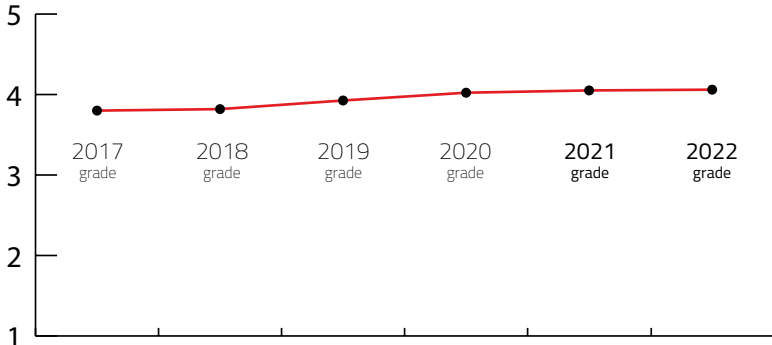

BOHINJ, SLOVENIA

3,95

Destination Final Grade from 2017 to 2022

Sources: Kongres Magazine MTLG, ICCA, Numbeo, ACI Europe

NUMBEO Quality of Life Index (higher is better) is an estimation of overall quality of life by using empirical formula which takes into account purchasing power index (higher is better), pollution index (lower is better), house price to income ratio (lower is better), cost of living index (lower is better), safety index (higher is better), health care index (higher is better), traffic commute time index (lower is better) and climate index (higher is better). www.numbeo.com

NUMBEO Safety Index (higher is better) is an estimation of overall level of safety in a given city or a country. www.numbeo.com

ACI Europe Airport Connectivity (higher is better) is based on the SEO NetScan connectivity model, which measures airport connectivity in a more comprehensive way. It measures the number and quality of direct/non-stop connections as well as indirect connections via other airports. The NetScan model brings the most relevant connection components of every single market (frequency, travel time, connecting time) together into a single indicator: the Airport Connectivity Index. www.aci-europe.org

Individual grades explanation:

- 5 excellent meetings destination
- 4 quality meetings destination
- 3 recommendable meetings destination
- 2 average meetings destination
- 1 so-so

FOR MORE ABOUT MEETING EXPERIENCE INDEX VISIT:

<https://kongres-magazine.eu/mtlg-meetologues-of-new-europe/>

KONGRES
NEW EUROPE MEETINGS INDUSTRY MAGAZINE

TOLERANCA

TOLERANCA MARKETING d.o.o.
Štíhova 4, 1000 Ljubljana, Slovenia
T: +386 (0)1 430 51 03
E: gorazd.cad@toleranca.eu
www.toleranca.eu