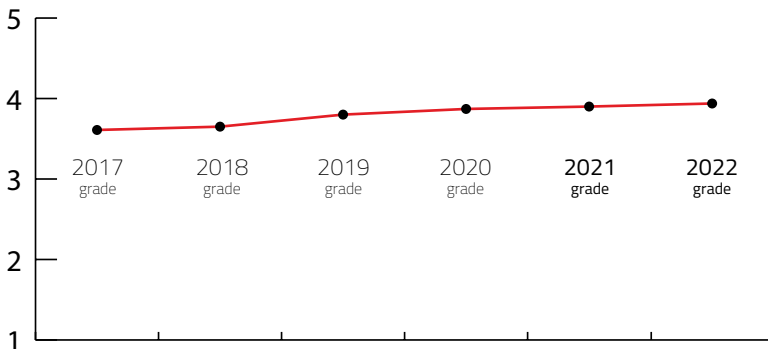

**BREŽICE/ČATEŽ,
SLOVENIA**

3,81

Destination Final Grade from 2017 to 2022

Sources: Kongres Magazine MTLG, ICCA, Numbeo, ACI Europe

NUMBEO Quality of Life Index (higher is better) is an estimation of overall quality of life by using empirical formula which takes into account purchasing power index (higher is better), pollution index (lower is better), house price to income ratio (lower is better), cost of living index (lower is better), safety index (higher is better), health care index (higher is better), traffic commute time index (lower is better) and climate index (higher is better). www.numbeo.com

NUMBEO Safety Index (higher is better) is an estimation of overall level of safety in a given city or a country. www.numbeo.com

ACI Europe Airport Connectivity (higher is better) is based on the SEO NetScan connectivity model, which measures airport connectivity in a more comprehensive way. It measures the number and quality of direct/non-stop connections as well as indirect connections via other airports. The NetScan model brings the most relevant connection components of every single market (frequency, travel time, connecting time) together into a single indicator: the Airport Connectivity Index. www.aci-europe.org

Individual grades explanation:

- 5 excellent meetings destination
- 4 quality meetings destination
- 3 recommendable meetings destination
- 2 average meetings destination
- 1 so-so

FOR MORE ABOUT MEETING EXPERIENCE INDEX VISIT:

<https://kongres-magazine.eu/mtlg-meetologues-of-new-europe/>

KONGRES

NEW EUROPE MEETINGS INDUSTRY MAGAZINE

TOLERANCA

TOLERANCA MARKETING d.o.o.
Štíhova 4, 1000 Ljubljana, Slovenia
T: +386 (0)1 430 51 03
E: gorazd.cad@toleranca.eu
www.toleranca.eu