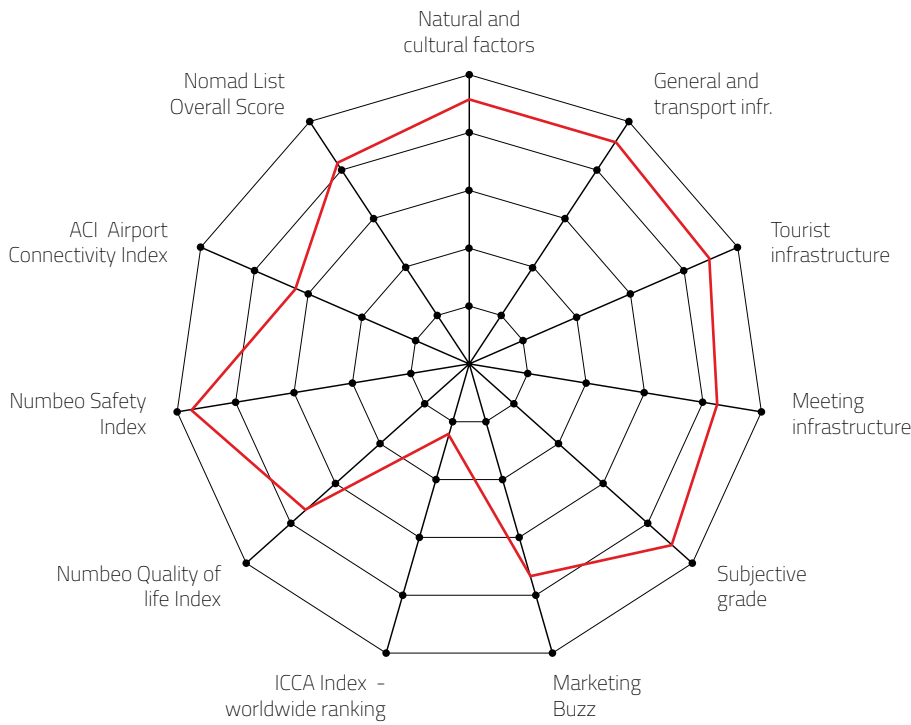

OVERALL PERFORMANCE IN 2022

Natural and cultural factors	4.56
General and transport infrastructure	4.61
Tourist infrastructure	4.49
Meeting infrastructure	4.18
Subjective grade	4.57
Marketing Buzz	3.81
ICCA Index - worldwide ranking	1.25
Numbeo Quality of life Index	3.82
Numbeo Safety Index	4.91
ACI Airport Connectivity Index	3.19
GDS Index	NA
Nomad List Overall Score	4.04
FINAL GRADE	3.94

SIX YEARS RESULTS FROM 2017 TO 2022

Year	2017	2018	2019	2020	2021	2022
FINAL GRADE	3.61	3.75	3.80	3.87	3.90	3.94