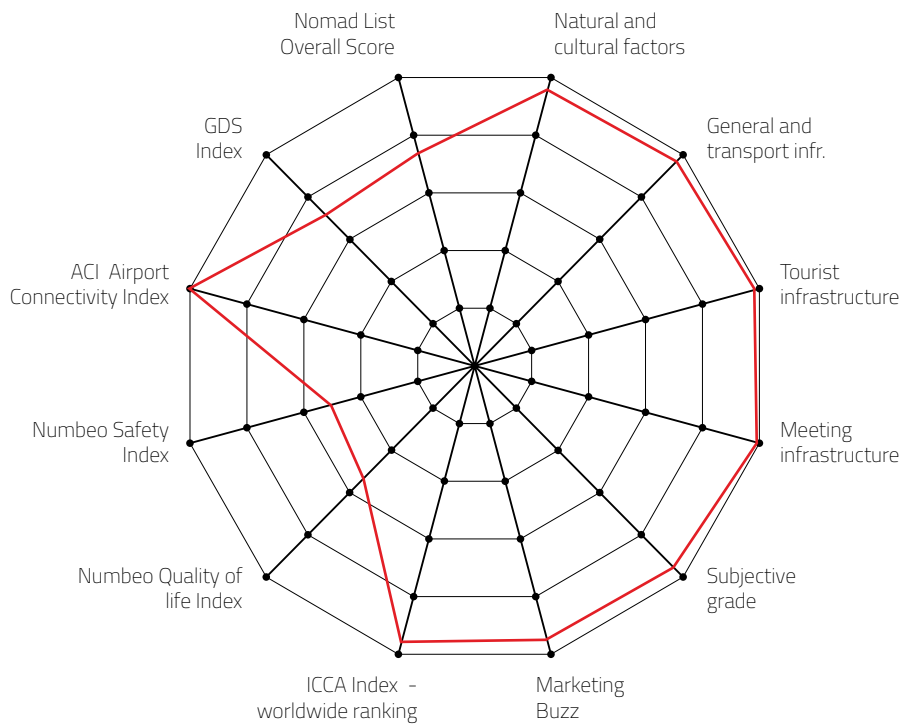

OVERALL PERFORMANCE IN 2022

Natural and cultural factors	4.90
General and transport infrastructure	4.94
Tourist infrastructure	4.97
Meeting infrastructure	4.99
Subjective grade	4.90
Marketing Buzz	4.88
ICCA Index - worldwide ranking	4.90
Numbeo Quality of life Index	2.86
Numbeo Safety Index	2.65
ACI Airport Connectivity Index	5.00
GDS Index	3.70
Nomad List Overall Score	3.83
FINAL GRADE	4.50

SIX YEARS RESULTS FROM 2017 TO 2022

Year	2017	2018	2019	2020	2021	2022
FINAL GRADE	NA	NA	4.48	4.48	4.50	4.50