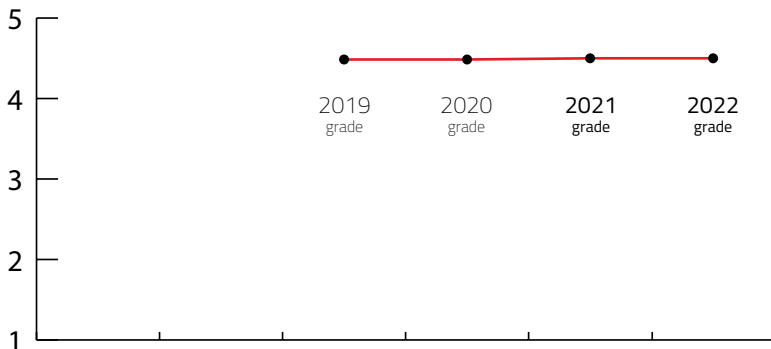

**BRUSSELS,
BELGIUM**

4,49

Destination Final Grade from 2017 to 2022

Sources: Kongres Magazine MTLG, ICCA, Numbeo, ACI Europe

NUMBEO Quality of Life Index (higher is better) is an estimation of overall quality of life by using empirical formula which takes into account purchasing power index (higher is better), pollution index (lower is better), house price to income ratio (lower is better), cost of living index (lower is better), safety index (higher is better), health care index (higher is better), traffic commute time index (lower is better) and climate index (higher is better). www.numbeo.com

NUMBEO Safety Index (higher is better) is an estimation of overall level of safety in a given city or a country. www.numbeo.com

ACI Europe Airport Connectivity (higher is better) is based on the SEO NetScan connectivity model, which measures airport connectivity in a more comprehensive way. It measures the number and quality of direct/non-stop connections as well as indirect connections via other airports. The NetScan model brings the most relevant connection components of every single market (frequency, travel time, connecting time) together into a single indicator: the Airport Connectivity Index. www.aci-europe.org

Individual grades explanation:

- 5 excellent meetings destination
- 4 quality meetings destination
- 3 recommendable meetings destination
- 2 average meetings destination
- 1 so-so

FOR MORE ABOUT MEETING EXPERIENCE INDEX VISIT:

<https://kongres-magazine.eu/mtlg-meetologues-of-new-europe/>

KONGRES
NEW EUROPE MEETINGS INDUSTRY MAGAZINE

TOLERANCA

TOLERANCA MARKETING d.o.o.
Štíhova 4, 1000 Ljubljana, Slovenia
T: +386 (0)1 430 51 03
E: gorazd.cad@toleranca.eu
www.toleranca.eu