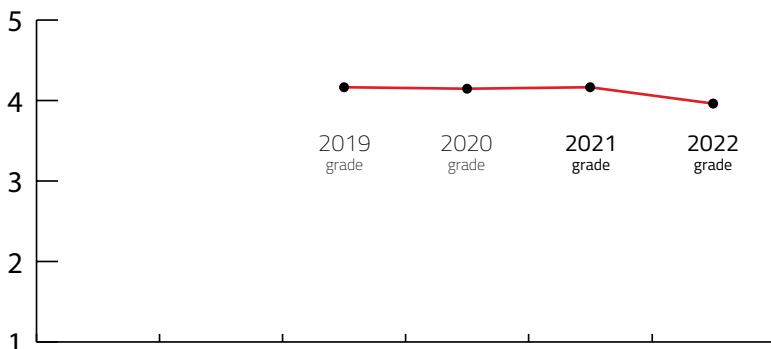

EKATERINBURG, RUSSIA

3,96

Destination Final Grade from 2017 to 2022

Sources: Kongres Magazine MTLG, ICCA, Numbeo, ACI Europe

NUMBEO Quality of Life Index (higher is better) is an estimation of overall quality of life by using empirical formula which takes into account purchasing power index (higher is better), pollution index (lower is better), house price to income ratio (lower is better), cost of living index (lower is better), safety index (higher is better), health care index (higher is better), traffic commute time index (lower is better) and climate index (higher is better). www.numbeo.com

NUMBEO Safety Index (higher is better) is an estimation of overall level of safety in a given city or a country. www.numbeo.com

ACI Europe Airport Connectivity (higher is better) is based on the SEO NetScan connectivity model, which measures airport connectivity in a more comprehensive way. It measures the number and quality of direct/non-stop connections as well as indirect connections via other airports. The NetScan model brings the most relevant connection components of every single market (frequency, travel time, connecting time) together into a single indicator: the Airport Connectivity Index. www.aci-europe.org

Individual grades explanation:

- 5 excellent meetings destination
- 4 quality meetings destination
- 3 recommendable meetings destination
- 2 average meetings destination
- 1 so-so

FOR MORE ABOUT MEETING EXPERIENCE INDEX VISIT:

<https://kongres-magazine.eu/mtlg-meetologues-of-new-europe/>

KONGRES
NEW EUROPE MEETINGS INDUSTRY MAGAZINE

TOLERANCA

TOLERANCA MARKETING d.o.o.
Štíhova 4, 1000 Ljubljana, Slovenia
T: +386 (0)1 430 51 03
E: gorazd.cad@toleranca.eu
www.toleranca.eu