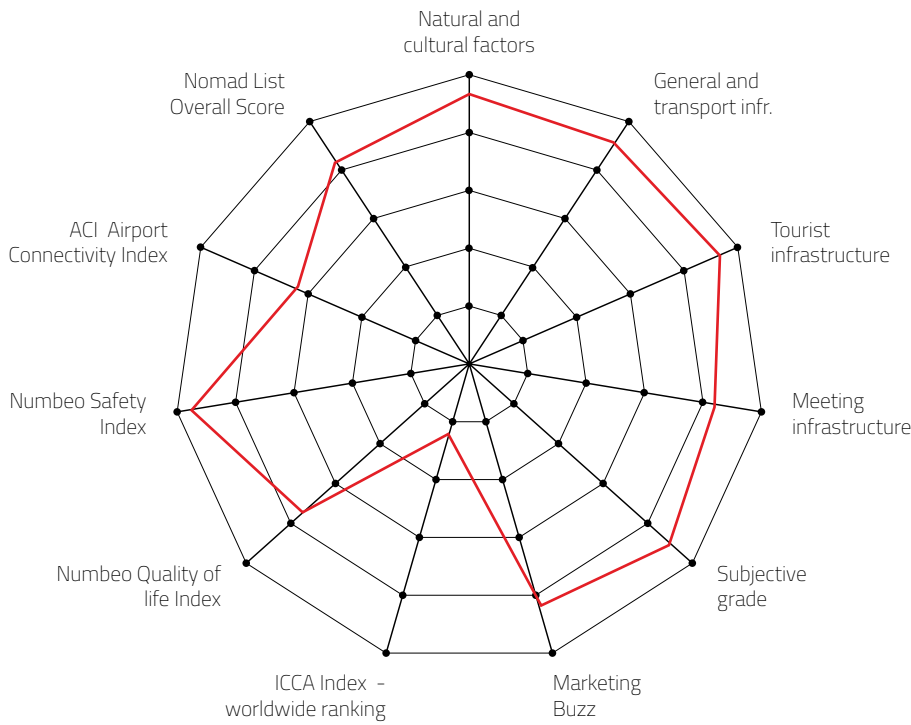

OVERALL PERFORMANCE IN 2022

Natural and cultural factors	4.73
General and transport infrastructure	4.62
Tourist infrastructure	4.74
Meeting infrastructure	4.13
Subjective grade	4.55
Marketing Buzz	4.15
ICCA Index - worldwide ranking	1.25
Numbeo Quality of life Index	3.79
Numbeo Safety Index	4.79
ACI Airport Connectivity Index	3.06
GDS Index	NA
Nomad List Overall Score	4.04
FINAL GRADE	3.98

SIX YEARS RESULTS FROM 2017 TO 2022

Year	2017	2018	2019	2020	2021	2022
FINAL GRADE	NA	NA	NA	3.96	3.99	3.98