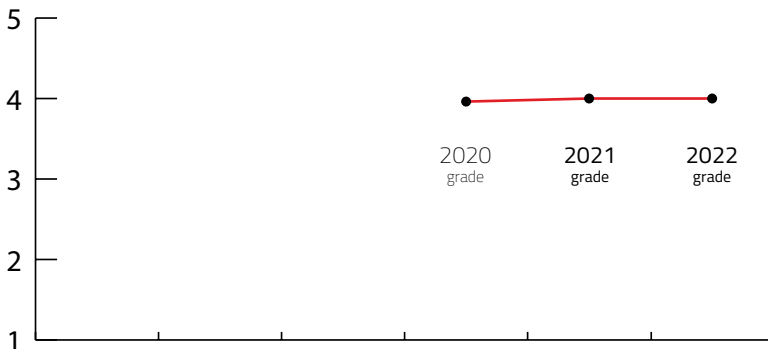

IZOLA, SLOVENIA

3,98

Destination Final Grade from 2017 to 2022

Sources: Kongres Magazine MTLG, ICCA, Numbeo, ACI Europe

NUMBEO Quality of Life Index (higher is better) is an estimation of overall quality of life by using empirical formula which takes into account purchasing power index (higher is better), pollution index (lower is better), house price to income ratio (lower is better), cost of living index (lower is better), safety index (higher is better), health care index (higher is better), traffic commute time index (lower is better) and climate index (higher is better). www.numbeo.com

NUMBEO Safety Index (higher is better) is an estimation of overall level of safety in a given city or a country. www.numbeo.com

ACI Europe Airport Connectivity (higher is better) is based on the SEO NetScan connectivity model, which measures airport connectivity in a more comprehensive way. It measures the number and quality of direct/non-stop connections as well as indirect connections via other airports. The NetScan model brings the most relevant connection components of every single market (frequency, travel time, connecting time) together into a single indicator: the Airport Connectivity Index. www.aci-europe.org

Individual grades explanation:

- 5 excellent meetings destination
- 4 quality meetings destination
- 3 recommendable meetings destination
- 2 average meetings destination
- 1 so-so

FOR MORE ABOUT MEETING EXPERIENCE INDEX VISIT:

<https://kongres-magazine.eu/mtlg-meetologues-of-new-europe/>

KONGRES
NEW EUROPE MEETINGS INDUSTRY MAGAZINE

TOLERANCA

TOLERANCA MARKETING d.o.o.
Štíhova 4, 1000 Ljubljana, Slovenia
T: +386 (0)1 430 51 03
E: gorazd.cad@toleranca.eu
www.toleranca.eu