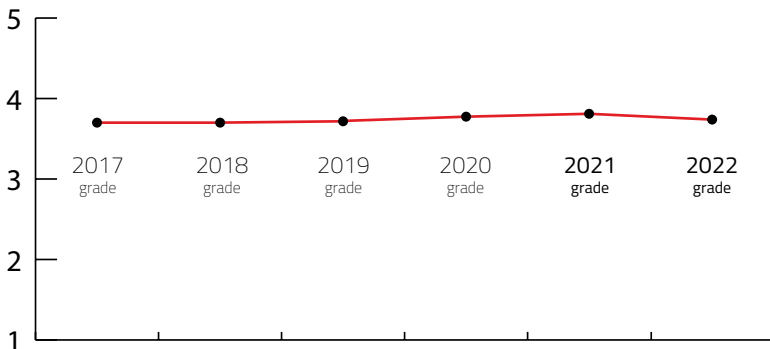

KATOWICE, POLAND

3,74

Destination Final Grade from 2017 to 2022

Sources: Kongres Magazine MTLG, ICCA, Numbeo, ACI Europe

NUMBEO Quality of Life Index (higher is better) is an estimation of overall quality of life by using empirical formula which takes into account purchasing power index (higher is better), pollution index (lower is better), house price to income ratio (lower is better), cost of living index (lower is better), safety index (higher is better), health care index (higher is better), traffic commute time index (lower is better) and climate index (higher is better). www.numbeo.com

NUMBEO Safety Index (higher is better) is an estimation of overall level of safety in a given city or a country. www.numbeo.com

ACI Europe Airport Connectivity (higher is better) is based on the SEO NetScan connectivity model, which measures airport connectivity in a more comprehensive way. It measures the number and quality of direct/non-stop connections as well as indirect connections via other airports. The NetScan model brings the most relevant connection components of every single market (frequency, travel time, connecting time) together into a single indicator: the Airport Connectivity Index. www.aci-europe.org

Individual grades explanation:

- 5 excellent meetings destination
- 4 quality meetings destination
- 3 recommendable meetings destination
- 2 average meetings destination
- 1 so-so

FOR MORE ABOUT MEETING EXPERIENCE INDEX VISIT:

<https://kongres-magazine.eu/mtlg-meetologues-of-new-europe/>

KONGRES
NEW EUROPE MEETINGS INDUSTRY MAGAZINE

TOLERANCA

TOLERANCA MARKETING d.o.o.
Štíhova 4, 1000 Ljubljana, Slovenia
T: +386 (0)1 430 51 03
E: gorazd.cad@toleranca.eu
www.toleranca.eu