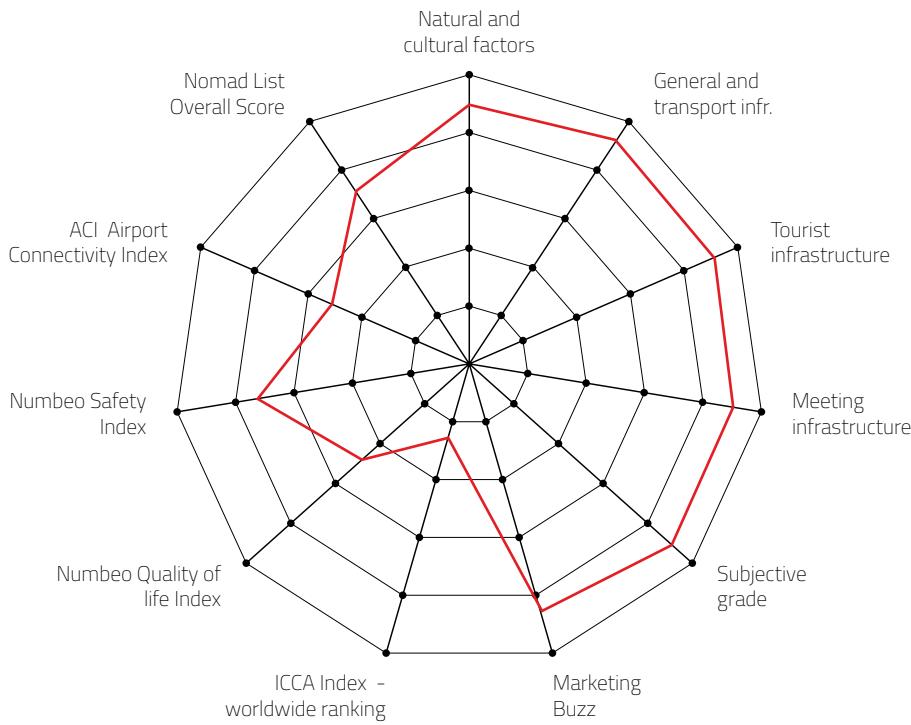

OVERALL PERFORMANCE IN 2022

Natural and cultural factors	4.41
General and transport infrastructure	4.66
Tourist infrastructure	4.65
Meeting infrastructure	4.66
Subjective grade	4.67
Marketing Buzz	4.29
ICCA Index - worldwide ranking	1.25
Numbeo Quality of life Index	2.43
Numbeo Safety Index	3.74
ACI Airport Connectivity Index	2.60
GDS Index	NA
Nomad List Overall Score	3.63
FINAL GRADE	3.74

SIX YEARS RESULTS FROM 2017 TO 2022

Year	2017	2018	2019	2020	2021	2022
FINAL GRADE	3.70	3.70	3.72	3.77	3.81	3.74