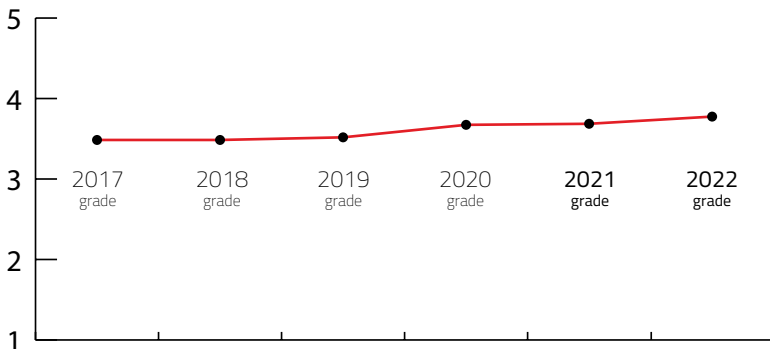

MOSTAR, BOSNIA AND HERZEGOVINA

3,60

Destination Final Grade from 2017 to 2022

Sources: Kongres Magazine MTLG, ICCA, Numbeo, ACI Europe

NUMBEO Quality of Life Index (higher is better) is an estimation of overall quality of life by using empirical formula which takes into account purchasing power index (higher is better), pollution index (lower is better), house price to income ratio (lower is better), cost of living index (lower is better), safety index (higher is better), health care index (higher is better), traffic commute time index (lower is better) and climate index (higher is better). www.numbeo.com

NUMBEO Safety Index (higher is better) is an estimation of overall level of safety in a given city or a country. www.numbeo.com

ACI Europe Airport Connectivity (higher is better) is based on the SEO NetScan connectivity model, which measures airport connectivity in a more comprehensive way. It measures the number and quality of direct/non-stop connections as well as indirect connections via other airports. The NetScan model brings the most relevant connection components of every single market (frequency, travel time, connecting time) together into a single indicator: the Airport Connectivity Index. www.aci-europe.org

Individual grades explanation:

- 5 excellent meetings destination
- 4 quality meetings destination
- 3 recommendable meetings destination
- 2 average meetings destination
- 1 so-so

FOR MORE ABOUT MEETING EXPERIENCE INDEX VISIT:

<https://kongres-magazine.eu/mtlg-meetologues-of-new-europe/>

KONGRES
NEW EUROPE MEETINGS INDUSTRY MAGAZINE

TOLERANCA

TOLERANCA MARKETING d.o.o.
Štíhova 4, 1000 Ljubljana, Slovenia
T: +386 (0)1 430 51 03
E: gorazd.cad@toleranca.eu
www.toleranca.eu