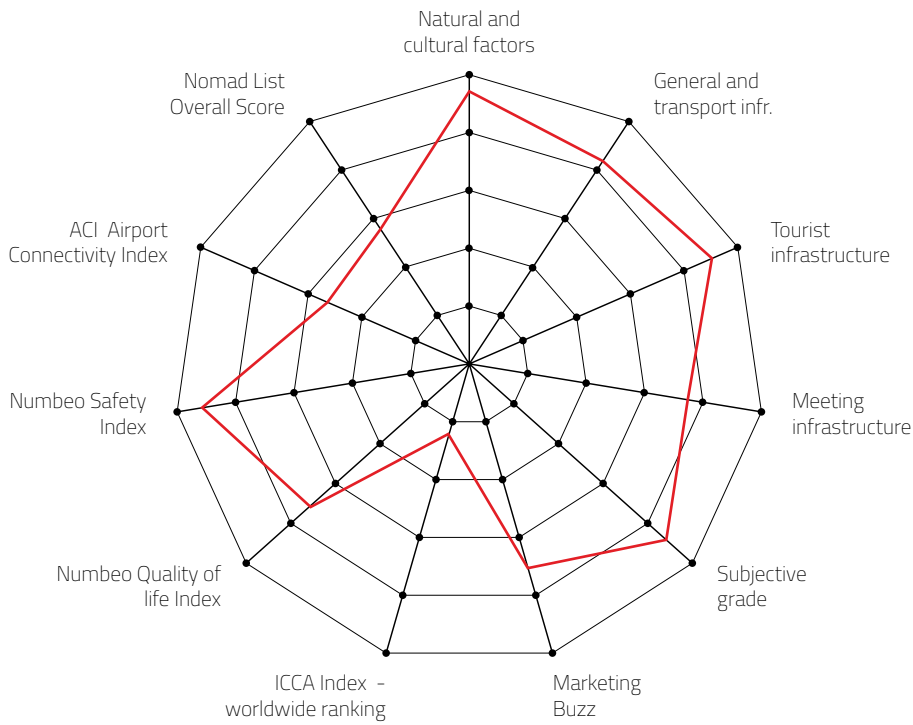

OVERALL PERFORMANCE IN 2022

Natural and cultural factors	4.78
General and transport infrastructure	4.07
Tourist infrastructure	4.52
Meeting infrastructure	3.88
Subjective grade	4.43
Marketing Buzz	3.72
ICCA Index - worldwide ranking	1.25
Numbeo Quality of life Index	3.67
Numbeo Safety Index	4.59
ACI Airport Connectivity Index	2.84
GDS Index	NA
Nomad List Overall Score	2.93
FINAL GRADE	3.77

SIX YEARS RESULTS FROM 2017 TO 2022

Year	2017	2018	2019	2020	2021	2022
FINAL GRADE	3.48	3.48	3.51	3.67	3.69	3.77