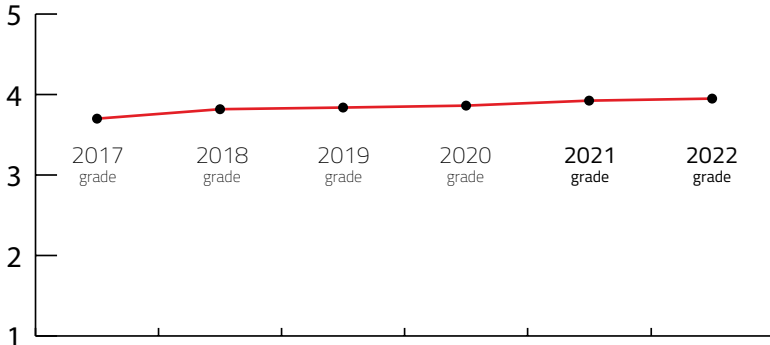

RIJEKA, CROATIA

3,85

Destination Final Grade from 2017 to 2022

Sources: Kongres Magazine MTLG, ICCA, Numbeo, ACI Europe

NUMBEO Quality of Life Index (higher is better) is an estimation of overall quality of life by using empirical formula which takes into account purchasing power index (higher is better), pollution index (lower is better), house price to income ratio (lower is better), cost of living index (lower is better), safety index (higher is better), health care index (higher is better), traffic commute time index (lower is better) and climate index (higher is better). www.numbeo.com

NUMBEO Safety Index (higher is better) is an estimation of overall level of safety in a given city or a country. www.numbeo.com

ACI Europe Airport Connectivity (higher is better) is based on the SEO NetScan connectivity model, which measures airport connectivity in a more comprehensive way. It measures the number and quality of direct/non-stop connections as well as indirect connections via other airports. The NetScan model brings the most relevant connection components of every single market (frequency, travel time, connecting time) together into a single indicator: the Airport Connectivity Index. www.aci-europe.org

Individual grades explanation:

- 5 excellent meetings destination
- 4 quality meetings destination
- 3 recommendable meetings destination
- 2 average meetings destination
- 1 so-so

FOR MORE ABOUT MEETING EXPERIENCE INDEX VISIT:

<https://kongres-magazine.eu/mtlg-meetologues-of-new-europe/>

KONGRES
NEW EUROPE MEETINGS INDUSTRY MAGAZINE

TOLERANCA

TOLERANCA MARKETING d.o.o.
Štihova 4, 1000 Ljubljana, Slovenia
T: +386 (0)1 430 51 03
E: gorazd.cad@toleranca.eu
www.toleranca.eu