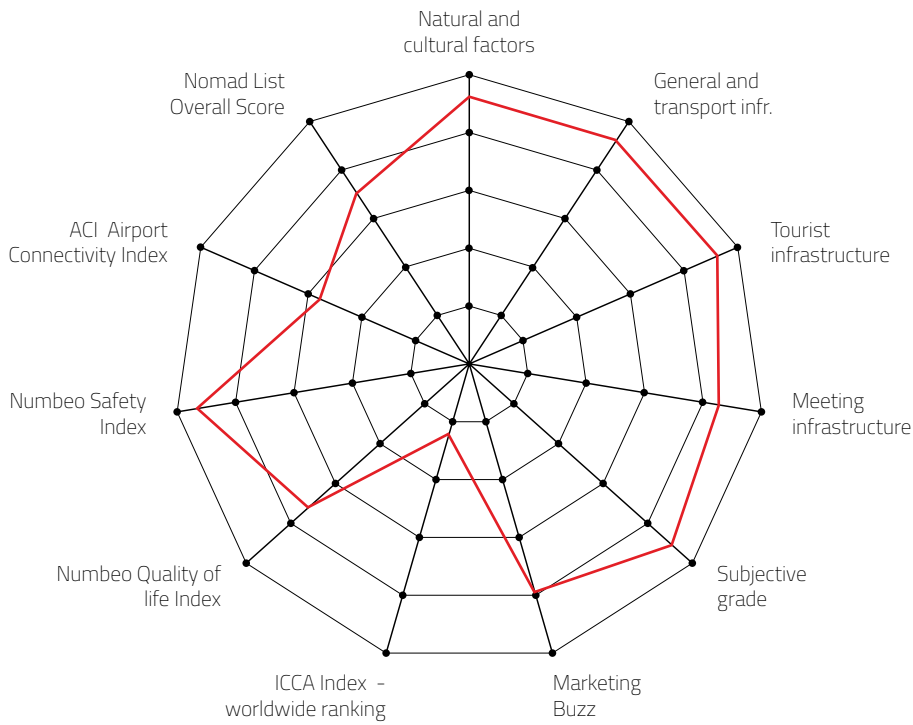

OVERALL PERFORMANCE IN 2022

Natural and cultural factors	4.65
General and transport infrastructure	4.56
Tourist infrastructure	4.68
Meeting infrastructure	4.33
Subjective grade	4.62
Marketing Buzz	3.97
ICCA Index - worldwide ranking	1.25
Numbeo Quality of life Index	3.74
Numbeo Safety Index	4.76
ACI Airport Connectivity Index	2.89
GDS Index	NA
Nomad List Overall Score	3.48
FINAL GRADE	3.95

SIX YEARS RESULTS FROM 2017 TO 2022

Year	2017	2018	2019	2020	2021	2022
FINAL GRADE	3.70	3.82	3.84	3.86	3.93	3.95