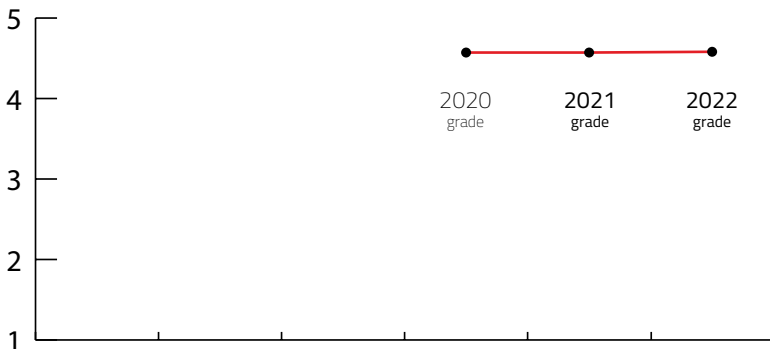

ROME, ITALY

4,57

Destination Final Grade from 2017 to 2022

Sources: Kongres Magazine MTLG, ICCA, Numbeo, ACI Europe

NUMBEO Quality of Life Index (higher is better) is an estimation of overall quality of life by using empirical formula which takes into account purchasing power index (higher is better), pollution index (lower is better), house price to income ratio (lower is better), cost of living index (lower is better), safety index (higher is better), health care index (higher is better), traffic commute time index (lower is better) and climate index (higher is better). www.numbeo.com

NUMBEO Safety Index (higher is better) is an estimation of overall level of safety in a given city or a country. www.numbeo.com

ACI Europe Airport Connectivity (higher is better) is based on the SEO NetScan connectivity model, which measures airport connectivity in a more comprehensive way. It measures the number and quality of direct/non-stop connections as well as indirect connections via other airports. The NetScan model brings the most relevant connection components of every single market (frequency, travel time, connecting time) together into a single indicator: the Airport Connectivity Index. www.aci-europe.org

Individual grades explanation:

- 5 excellent meetings destination
- 4 quality meetings destination
- 3 recommendable meetings destination
- 2 average meetings destination
- 1 so-so

FOR MORE ABOUT MEETING EXPERIENCE INDEX VISIT:

<https://kongres-magazine.eu/mtlg-meetologues-of-new-europe/>

KONGRES
NEW EUROPE MEETINGS INDUSTRY MAGAZINE

TOLERANCA

TOLERANCA MARKETING d.o.o.
Štíhova 4, 1000 Ljubljana, Slovenia
T: +386 (0)1 430 51 03
E: gorazd.cad@toleranca.eu
www.toleranca.eu