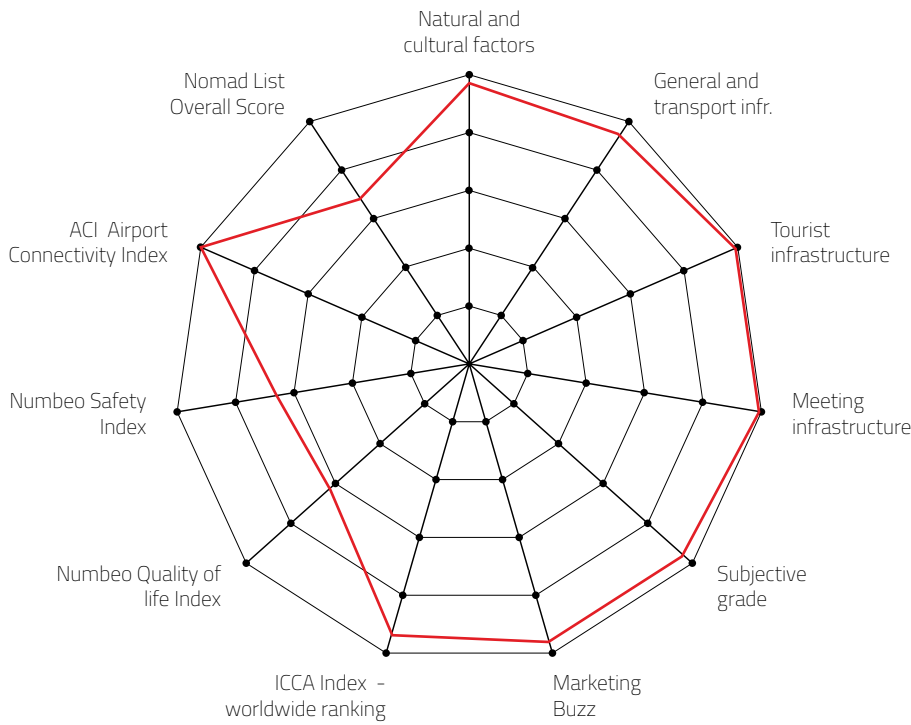

OVERALL PERFORMANCE IN 2022

Natural and cultural factors	4.95
General and transport infrastructure	4.87
Tourist infrastructure	4.99
Meeting infrastructure	4.99
Subjective grade	4.92
Marketing Buzz	4.93
ICCA Index - worldwide ranking	4.83
Numbeo Quality of life Index	3.05
Numbeo Safety Index	3.25
ACI Airport Connectivity Index	5.00
GDS Index	NA
Nomad List Overall Score	3.36
FINAL GRADE	4.58

SIX YEARS RESULTS FROM 2017 TO 2022

Year	2017	2018	2019	2020	2021	2022
FINAL GRADE	NA	NA	NA	4.57	4.57	4.58