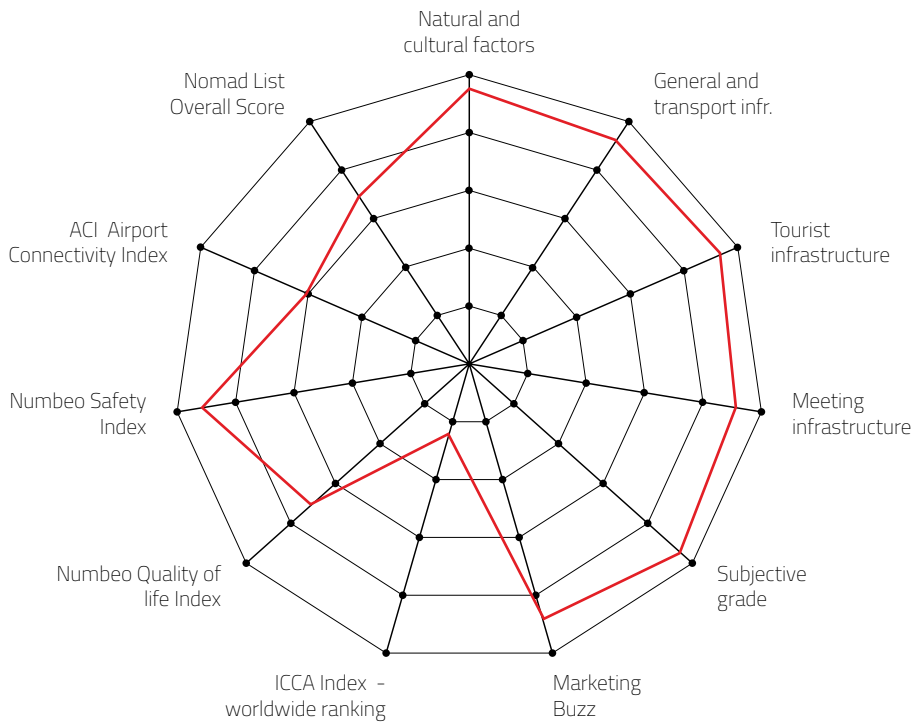

OVERALL PERFORMANCE IN 2022

Natural and cultural factors	4.81
General and transport infrastructure	4.61
Tourist infrastructure	4.74
Meeting infrastructure	4.63
Subjective grade	4.74
Marketing Buzz	4.37
ICCA Index - worldwide ranking	1.25
Numbeo Quality of life Index	3.61
Numbeo Safety Index	4.73
ACI Airport Connectivity Index	3.01
GDS Index	NA
Nomad List Overall Score	3.48
FINAL GRADE	4.05

SIX YEARS RESULTS FROM 2017 TO 2022

Year	2017	2018	2019	2020	2021	2022
FINAL GRADE	3.72	4.03	3.86	4.08	4.09	4.05