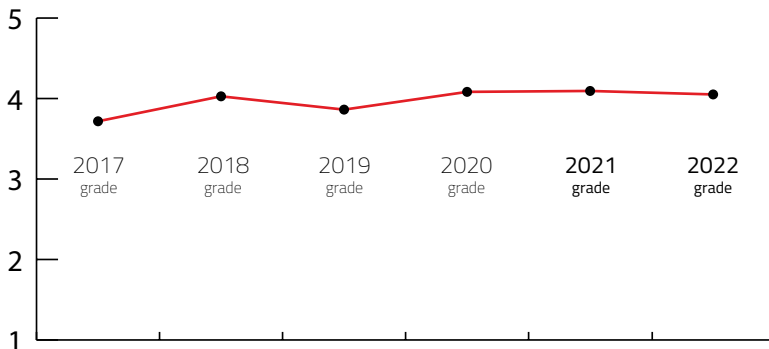

Index: Banquet hall maximum capacity / Maximum hall capacity in theatre style	227,27 lower is better
Index: Hotel Rooms / Maximum hall capacity in theatre style	18,68 lower is better

## SIX YEARS RESULTS FROM 2017 TO 2022

Year	2017	2018	2019	2020	2021	2022
<b>FINAL GRADE</b>	<b>3.72</b>	<b>4.03</b>	<b>3.86</b>	<b>4.08</b>	<b>4.09</b>	<b>4.05</b>