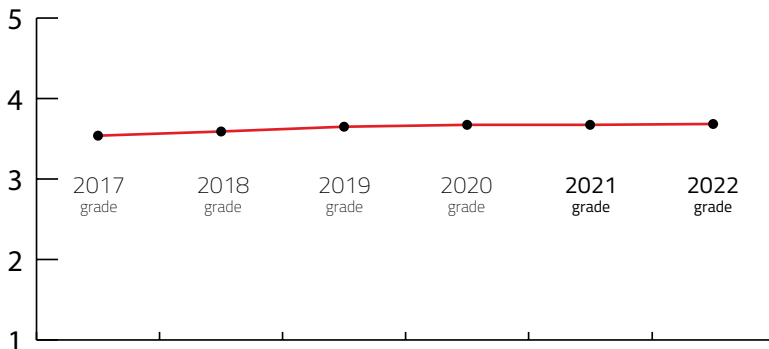

SKOPJE, NORTHERN MACEDONIA

3,55

Destination Final Grade from 2017 to 2022

Sources: Kongres Magazine MTLG, ICCA, Numbeo, ACI Europe

NUMBEO Quality of Life Index (higher is better) is an estimation of overall quality of life by using empirical formula which takes into account purchasing power index (higher is better), pollution index (lower is better), house price to income ratio (lower is better), cost of living index (lower is better), safety index (higher is better), health care index (higher is better), traffic commute time index (lower is better) and climate index (higher is better). www.numbeo.com

NUMBEO Safety Index (higher is better) is an estimation of overall level of safety in a given city or a country. www.numbeo.com

ACI Europe Airport Connectivity (higher is better) is based on the SEO NetScan connectivity model, which measures airport connectivity in a more comprehensive way. It measures the number and quality of direct/non-stop connections as well as indirect connections via other airports. The NetScan model brings the most relevant connection components of every single market (frequency, travel time, connecting time) together into a single indicator: the Airport Connectivity Index. www.aci-europe.org

Individual grades explanation:

- 5 excellent meetings destination
- 4 quality meetings destination
- 3 recommendable meetings destination
- 2 average meetings destination
- 1 so-so

FOR MORE ABOUT MEETING EXPERIENCE INDEX VISIT:

<https://kongres-magazine.eu/mtlg-meetologues-of-new-europe/>

KONGRES
NEW EUROPE MEETINGS INDUSTRY MAGAZINE

TOLERANCA

TOLERANCA MARKETING d.o.o.
Štihova 4, 1000 Ljubljana, Slovenia
T: +386 (0)1 430 51 03
E: gorazd.cad@toleranca.eu
www.toleranca.eu