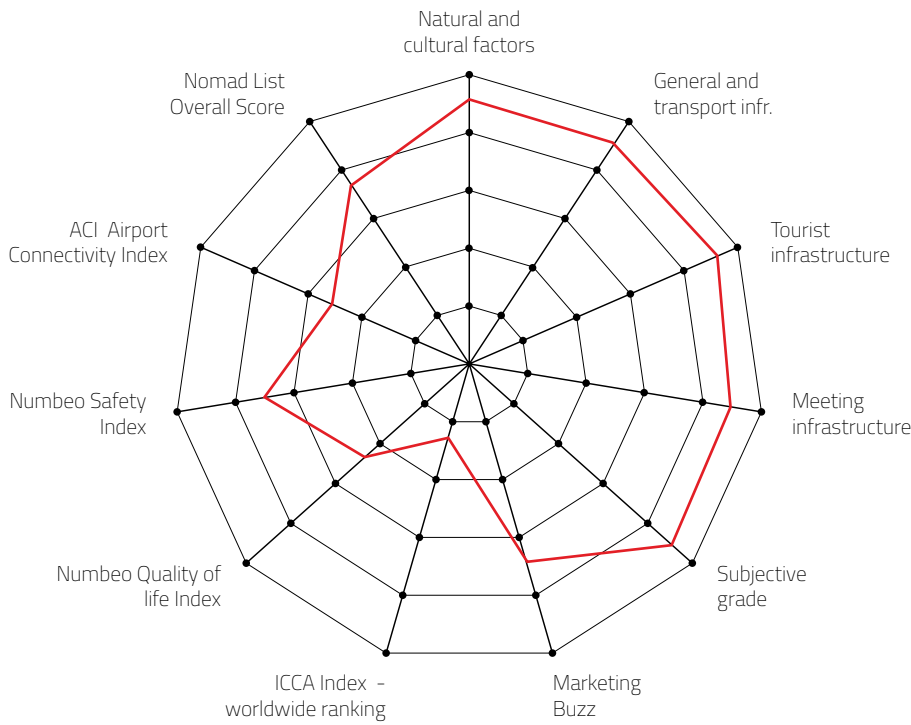

OVERALL PERFORMANCE IN 2022

Natural and cultural factors	4.56
General and transport infrastructure	4.49
Tourist infrastructure	4.70
Meeting infrastructure	4.46
Subjective grade	4.59
Marketing Buzz	3.40
ICCA Index - worldwide ranking	1.25
Numbeo Quality of life Index	2.23
Numbeo Safety Index	3.45
ACI Airport Connectivity Index	2.65
GDS Index	NA
Nomad List Overall Score	3.77
FINAL GRADE	3.58

SIX YEARS RESULTS FROM 2017 TO 2022

Year	2017	2018	2019	2020	2021	2022
FINAL GRADE	3.54	3.49	3.55	3.57	3.57	3.58